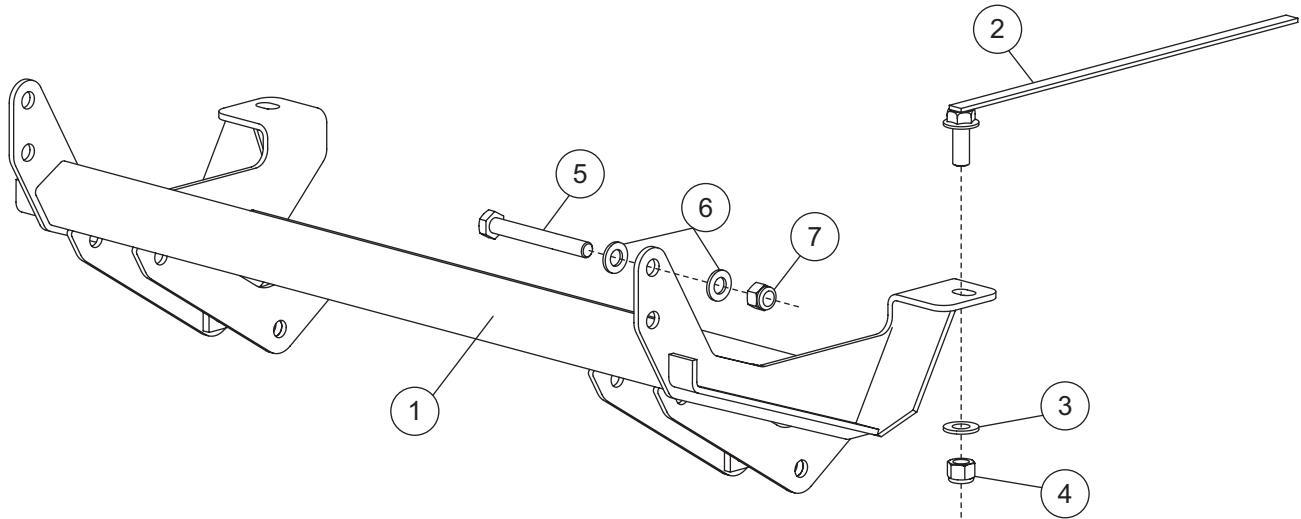

MOUNT KIT PERSONAL PLOW

GM Colorado/Canyon 2004 - 05

31543

Parts List

January 15, 2008
Lit. No. 28363, Rev. 03

31543 Mount Kit							
Item	Part	Qty	Description	Item	Part	Qty	Description
1		1	Truck Mount	ns	28364	1	Bolt Bag 31543
2	63330	2	1/2-13 x 1-1/4 Flanged Cap Screw G5 w/Handle				
28364 Bolt Bag 31543							
3	90572	2	1/2 Hardened Flat Washer	6	90421	8	M12 Flat Washer, Regular
4	91335	2	1/2-13 Hex Locknut GB Topring	7	90471	4	M12 x 1.25 Hex Locknut G9
5	90516	4	M12 x 1.25 x 100 Hex Cap Screw G8.8				
ns = not shown			G = Grade	M = Metric			