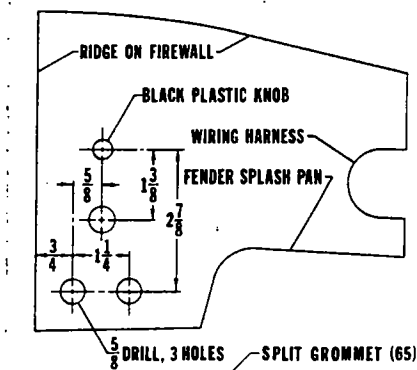

DRILLING GUIDE
FIREWALL & GRILL