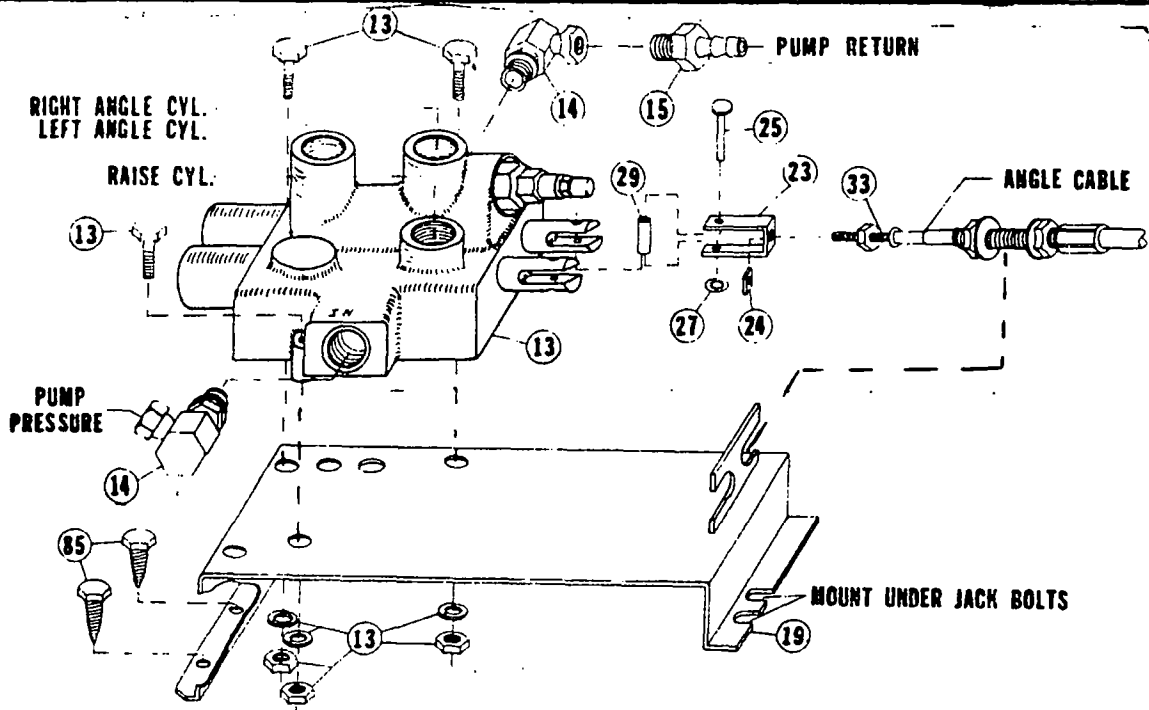

FORD SINGLE LEVER CONTROL-

UNDERHOOD VALVE

SERIES G	FORD 6-240,300 W-W/O PS; W or W/O ASD; W/REG. FAN		1969-1979	SINGLE LEVER CONTROL B.D., UNDERHOOD VALVE	A4468, HPS-4503
REF. NO.	QTY. REQUIRED IN A4468 HPS-4503		PART NO.	DESCRIPTION	
1	1		A318	CYLINDER ASSEMBLY (10")	
2	1		319	SWIVEL ADAPTER	
3	2		314	CLEVIS PIN	
4	8		330	RETAINING RING	
5		1	376	32" H.P.HOSE 1/4P TO 1/4 P	
6	2		A1587	DISCONNECT ASSEMBLY	
7		1	4424	36" H.P. HOSE 1/4P TO 1/4P	
8		1	765	1/4" BRASS BAR STREET ELL	
9	2		A3660	CYLINDER ASSEMBLY	
10	2		2780	BRASS ELL (FORGED)	
11	4		883	ANCHOR PIN	
12		1	4467	DISCONNECT MOUNTING PLATE	
13	1		A4466	CONTROL VALVE ASSEMBLY	
14	*		2315	90° SWIVEL ADAPTER (SHORT)	
	*		4463	90° SWIVEL ADAPTER (LONG)	
15	2		1658	QUILL	
16		1	1664	54" H.P. HOSE 1/4P TO 9/16"O"RING	
17	2		1588	DUST PLUG	
18	2		3042	GROMMET	
19		1	4475	VALVE PLATE	
20	4			5/16 X 1 CAPSCREW (NC)	
21	6	1		5/16 LOCKWASHER	
22	7			5/16 NUT (NC)	
23	2		4483	CLEVIS	
24	2		4494	10-32 SQUARE NUT	
25	2		4491	CLEVIS PIN (SHORT)	
26	1		4492	CLEVIS PIN (LONG)	
27	2		4493	PUSH NUT (3/16)	
28	1		4470	LEVER (RAISE/SLC)	
29	2		4908	BUSHING	
31		2	4485	7/8" SNAP RING	
32		1	4486	BULKHEAD ADAPTER	
33		2	4488	40" CONTROL CABLE, SLC	
34					
35					
36		1	4419	SINGLE LEVER CONTROL HEAD	
37	1			SAFETY DECAL	
38					
39					
40					
41		1	3836	DRIVE SHEAVE	
42					
43					
44		3		3/8 X 2 NC CAPSCREW GRADE 5	
45					
46					
47		1		3/8 X 1 NC CAPSCREW GRADE 5	
48		4		3/8 LOCKWASHER	
49	1		A2311	PUMP-TANK ASSEMBLY	
50		1	2318	1/4 BRASS BAR ELL	
51		2	4472	48" H.P.HOSE 1/4P TO 9/16"O"RING	
52		1	3696	PUMP SHEAVE	