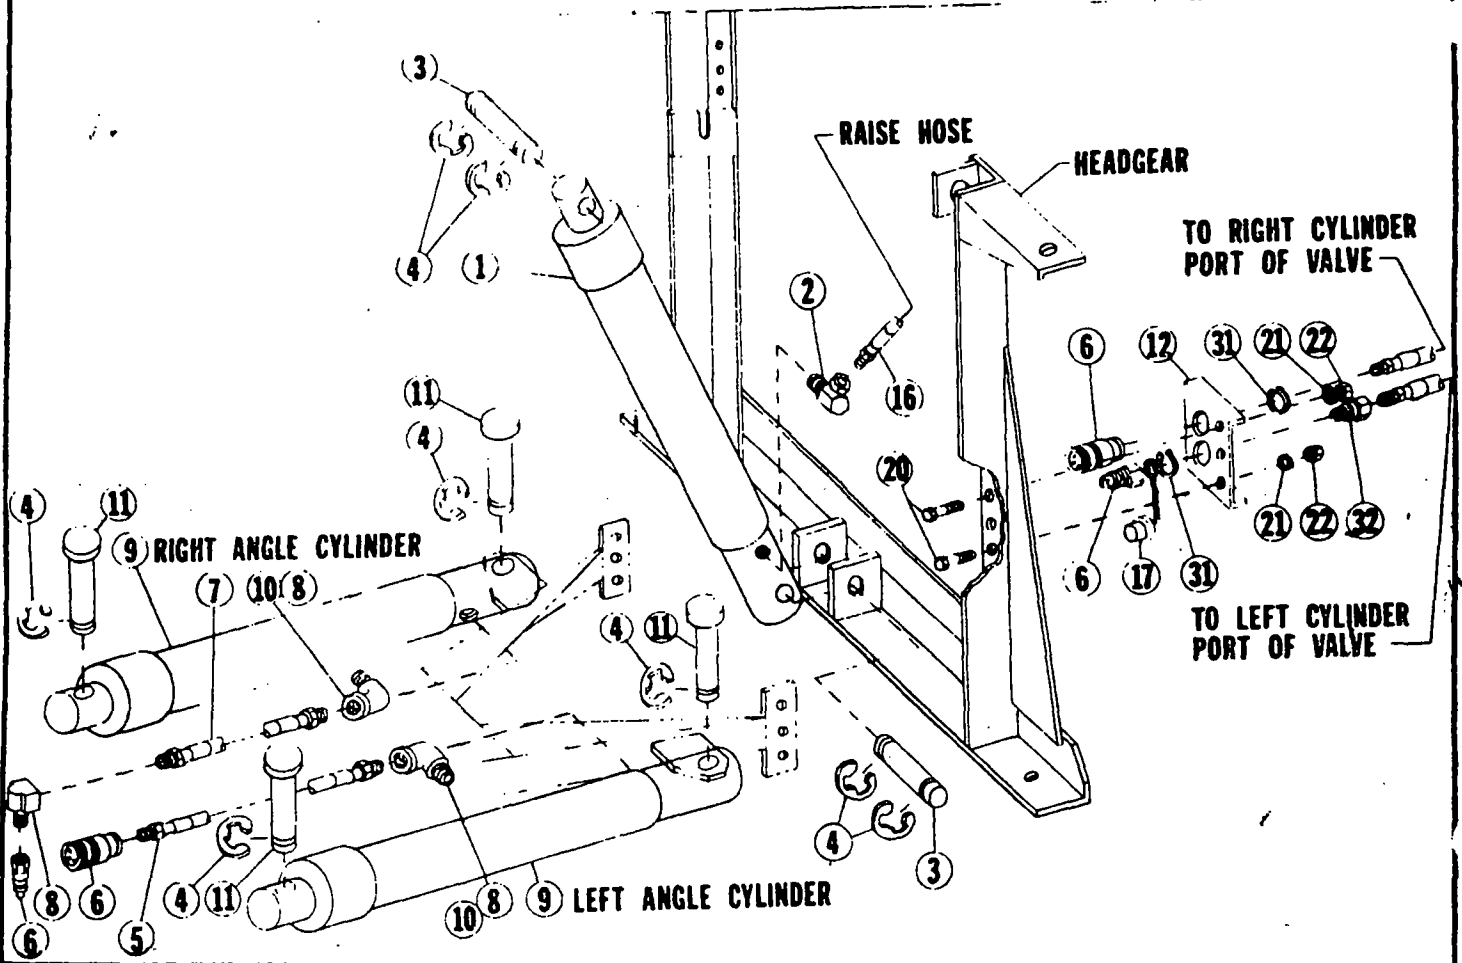

FORD SINGLE LEVER CONTROL-

UNDERHOOD VALVE

SERIES G	FORD 6-240,300 W-W/O PS; W or W/O ASD; W/REG. FAN		1969-1979	SINGLE LEVER CONTROL B.D., UNDERHOOD VALVE	A4468, HPS-4503
REF. NO.	QTY. REQUIRED IN A4468 HPS-4503		PART NO.	DESCRIPTION	
1	1		A318	CYLINDER ASSEMBLY (10")	
2	1		319	SWIVEL ADAPTER	
3	2		314	CLEVIS PIN	
4	8		330	RETAINING RING	
5		1	376	32" H.P.HOSE 1/4P TO 1/4 P	
6	2		A1587	DISCONNECT ASSEMBLY	
7		1	4424	36" H.P. HOSE 1/4P TO 1/4P	
8		1	765	1/4" BRASS BAR STREET ELL	
9	2		A3660	CYLINDER ASSEMBLY	
10	2		2780	BRASS ELL (FORGED)	
11	4		883	ANCHOR PIN	
12		1	4467	DISCONNECT MOUNTING PLATE	
13	1		A4466	CONTROL VALVE ASSEMBLY	
14	*		2315	90° SWIVEL ADAPTER (SHORT)	
	*		4463	90° SWIVEL ADAPTER (LONG)	
15	2		1658	QUILL	
16		1	1664	54" H.P. HOSE 1/4P TO 9/16"O"RING	
17	2		1588	DUST PLUG	
18	2		3042	GROMMET	
19		1	4475	VALVE PLATE	
20	4			5/16 X 1 CAPSCREW (NC)	
21	6	1		5/16 LOCKWASHER	
22	7			5/16 NUT (NC)	
23	2		4483	CLEVIS	
24	2		4494	10-32 SQUARE NUT	
25	2		4491	CLEVIS PIN (SHORT)	
26	1		4492	CLEVIS PIN (LONG)	
27	2		4493	PUSH NUT (3/16)	
28	1		4470	LEVER (RAISE/SLC)	
29	2		4908	BUSHING	
31		2	4485	7/8" SNAP RING	
32		1	4486	BULKHEAD ADAPTER	
33		2	4488	40" CONTROL CABLE, SLC	
34					
35					
36		1	4419	SINGLE LEVER CONTROL HEAD	
37	1			SAFETY DECAL	
38					
39					
40					
41		1	3836	DRIVE SHEAVE	
42					
43					
44		3		3/8 X 2 NC CAPSCREW GRADE 5	
45					
46					
47		1		3/8 X 1 NC CAPSCREW GRADE 5	
48		4		3/8 LOCKWASHER	
49	1		A2311	PUMP-TANK ASSEMBLY	
50		1	2318	1/4 BRASS BAR ELL	
51		2	4472	48" H.P.HOSE 1/4P TO 9/16"O"RING	
52		1	3696	PUMP SHEAVE	