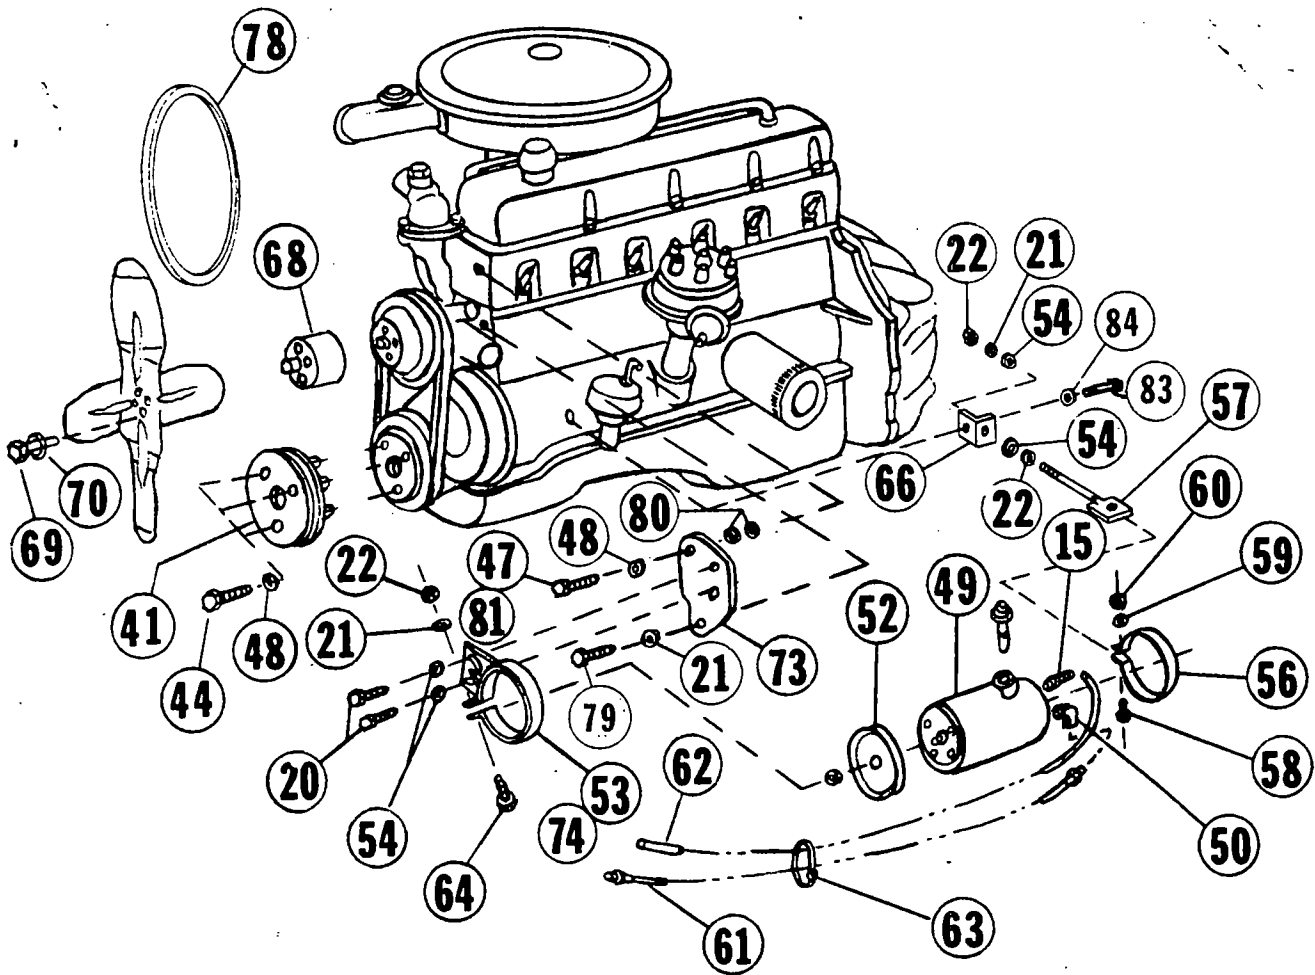

SERIES
G

FORD 6-240, 300 W OR W/O PS.
W/O ASD, W/REG. FAN

1969-1979

SINGLE LEVER CONTROL
B.D. UNDERHOOD VALVE

HPS-4503