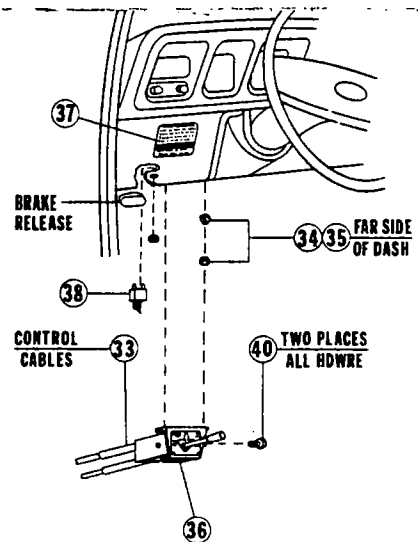

DRILLING GUIDE - DASH