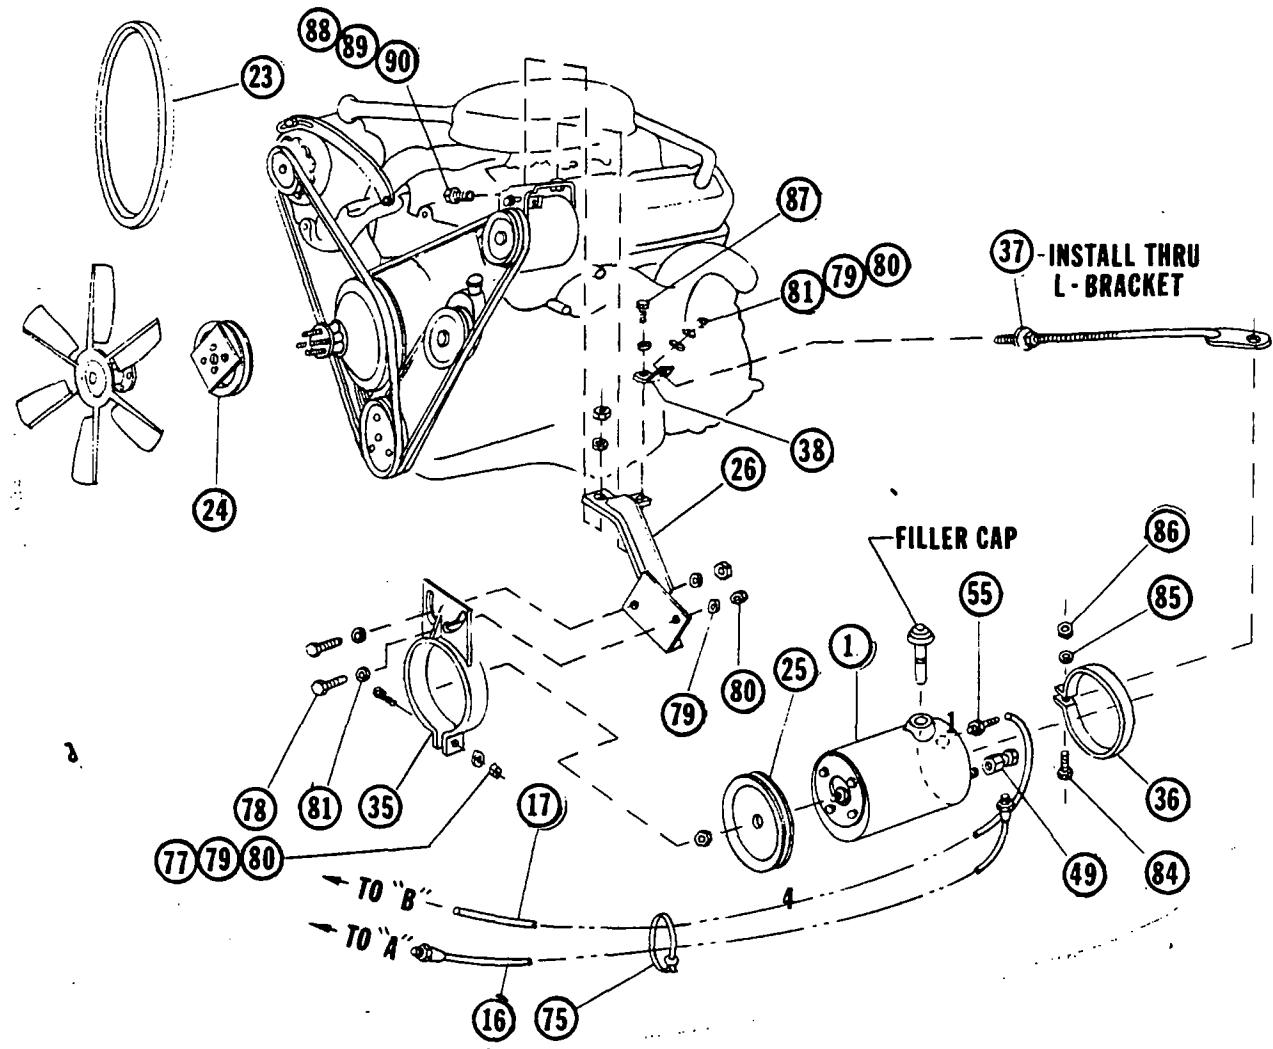

SERIES G	CHEV., GMC V8-305,350 W/P.S., PB, SIX BLADE FREE FAN,W/AC	1981-1983	SINGLE LEVER CONTROL UNDERHOOD VALVE, . BELT DR.	HPS-4528B
-------------	--------------------------------------------------------------	-----------	-----------------------------------------------------	-----------

**FIREWALL - DRILLING GUIDE**

**DASH/CONTROL LEVER ILLUSTRATION**

1 7/8" HOLE SAW - FROM ENGINE COMPARTMENT - REMOVE DIFFERENTIAL VENT LINE SCREW AND USE HOLE AS PILOT. RELOCATE VENT LINE.

SERIES  
G

CHEVROLET SINGLE LEVER CONTROL - UNDERHOOD VALVE

## HYDRAULIC PARTS LIST

HPS4528

A4468

VEHICLE EQUIP. V8-305,350 W/AIR

REF #	QUAN IN KIT		P/N	DESCRIPTION
	A4468	HPS4528		
1	1		A2311	PUMP TANK ASSEMBLY
2	1		A4466	CONTROL VALVE ASSEMBLY
3	2		4483	CLEVIS
4	2		4494	10-32 SQUARE NUT
5	2		4491	CLEVIS PIN
6	2		4491	3/16 PUSH NUT
7				
8		1	4419	SINGLE LEVER CONTROL HEAD
9		2	4488	40" CONTROL CABLE, SLC
10	1		A318	10" LIFT CYLINDER ASSEMBLY
11	2		A3660	12" ANGLE CYLINDER ASSEMBLY
12	2		314	CLEVIS PIN
13	4		883	ANCHOR PIN
14				
15	8		330	RETAINING RINGS
16		1	2707	26" H.P. HOSE, 1/4P TO 3/8P
17		1	4471	26" L.P. HOSE
18		1	1665	60" H.P. HOSE, 9/16 O-RING TO 1/4P
19		2	1664	54" H.P. HOSE, 9/16 O-RING TO 1/4P
20		1	376	32" H.P. HOSE, 1/4P TO 1/4P
21		1	4424	36" H.P. HOSE, 1/4P TO 1/4P
22				
23		1	1118	FAN BELT, 56"
24		1	5396	DRIVE SHEAVE
25		1	3055	PUMP SHEAVE
26		1	5395	PUMP BRACKET
27				
28				
29		1	5780	VALVE PLATE
30		1	5781	VALVE PLATE BRACE
31				
32				
33				
34				
35		1	4921	SADDLE BRACKET
36	1		2036	REAR TANK STRAP
37	1		2116	UNIVERSAL BRACE ROD
38		1	2115	BRACE TAB
39		1	4467	DISCONNECT MOUNTING PLATE
40				
41				
42	2		A1587	DISCONNECT ASSEMBLY
43	2		1588	DUST PLUG
44		1	4486	BULKHEAD ADAPTER
45		2	4485	7/8" SNAP RING
46	1		319	1/4" X 90 SWIVEL ADAPTER
47	2		2315	9/16 O.R. TO 3/8P X 90 SWL.ADPT.
48				
49		1	1659	ADAPTER UNION, 1/4 F.P.T. BOTH ENDS