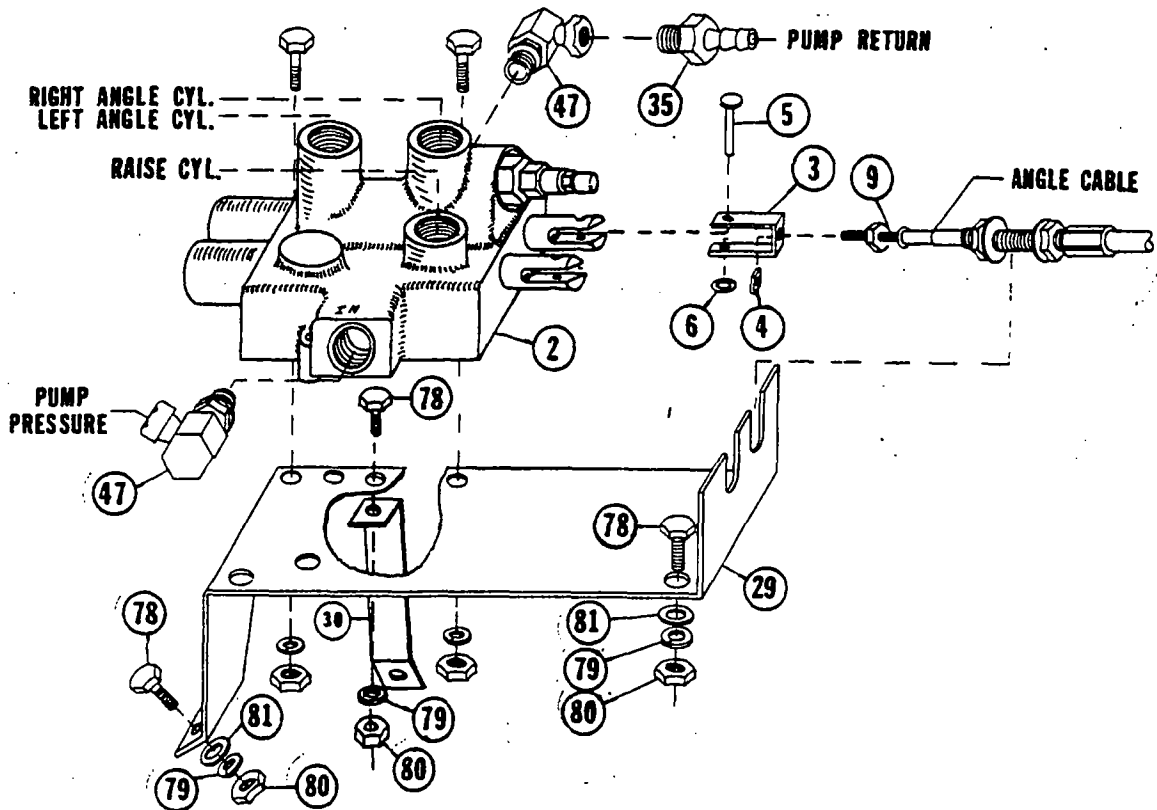

**FIREWALL - DRILLING GUIDE**

**DASH/CONTROL LEVER ILLUSTRATION**

1 7/8" HOLE SAW - FROM ENGINE COMPARTMENT - REMOVE DIFFERENTIAL VENT LINE SCREW AND USE HOLE AS PILOT. RELOCATE VENT LINE.

SERIES  
G

CHEVROLET SINGLE LEVER CONTROL - UNDERHOOD VALVE

## HYDRAULIC PARTS LIST

HPS4528

A4468

VEHICLE EQUIP. V8-305,350 W/AIR

REF #	QUAN IN KIT		P/N	DESCRIPTION
	A4468	HPS4528		
1	1		A2311	PUMP TANK ASSEMBLY
2	1		A4466	CONTROL VALVE ASSEMBLY
3	2		4483	CLEVIS
4	2		4494	10-32 SQUARE NUT
5	2		4491	CLEVIS PIN
6	2		4491	3/16 PUSH NUT
7				
8		1	4419	SINGLE LEVER CONTROL HEAD
9		2	4488	40" CONTROL CABLE, SLC
10	1		A318	10" LIFT CYLINDER ASSEMBLY
11	2		A3660	12" ANGLE CYLINDER ASSEMBLY
12	2		314	CLEVIS PIN
13	4		883	ANCHOR PIN
14				
15	8		330	RETAINING RINGS
16		1	2707	26" H.P. HOSE, 1/4P TO 3/8P
17		1	4471	26" L.P. HOSE
18		1	1665	60" H.P. HOSE, 9/16 O-RING TO 1/4P
19		2	1664	54" H.P. HOSE, 9/16 O-RING TO 1/4P
20		1	376	32" H.P. HOSE, 1/4P TO 1/4P
21		1	4424	36" H.P. HOSE, 1/4P TO 1/4P
22				
23		1	1118	FAN BELT, 56"
24		1	5396	DRIVE SHEAVE
25		1	3055	PUMP SHEAVE
26		1	5395	PUMP BRACKET
27				
28				
29		1	5780	VALVE PLATE
30		1	5781	VALVE PLATE BRACE
31				
32				
33				
34				
35		1	4921	SADDLE BRACKET
36	1		2036	REAR TANK STRAP
37	1		2116	UNIVERSAL BRACE ROD
38		1	2115	BRACE TAB
39		1	4467	DISCONNECT MOUNTING PLATE
40				
41				
42	2		A1587	DISCONNECT ASSEMBLY
43	2		1588	DUST PLUG
44		1	4486	BULKHEAD ADAPTER
45		2	4485	7/8" SNAP RING
46	1		319	1/4" X 90 SWIVEL ADAPTER
47	2		2315	9/16 O.R. TO 3/8P X 90 SWL.ADPT.
48				
49		1	1659	ADAPTER UNION, 1/4 F.P.T. BOTH ENDS