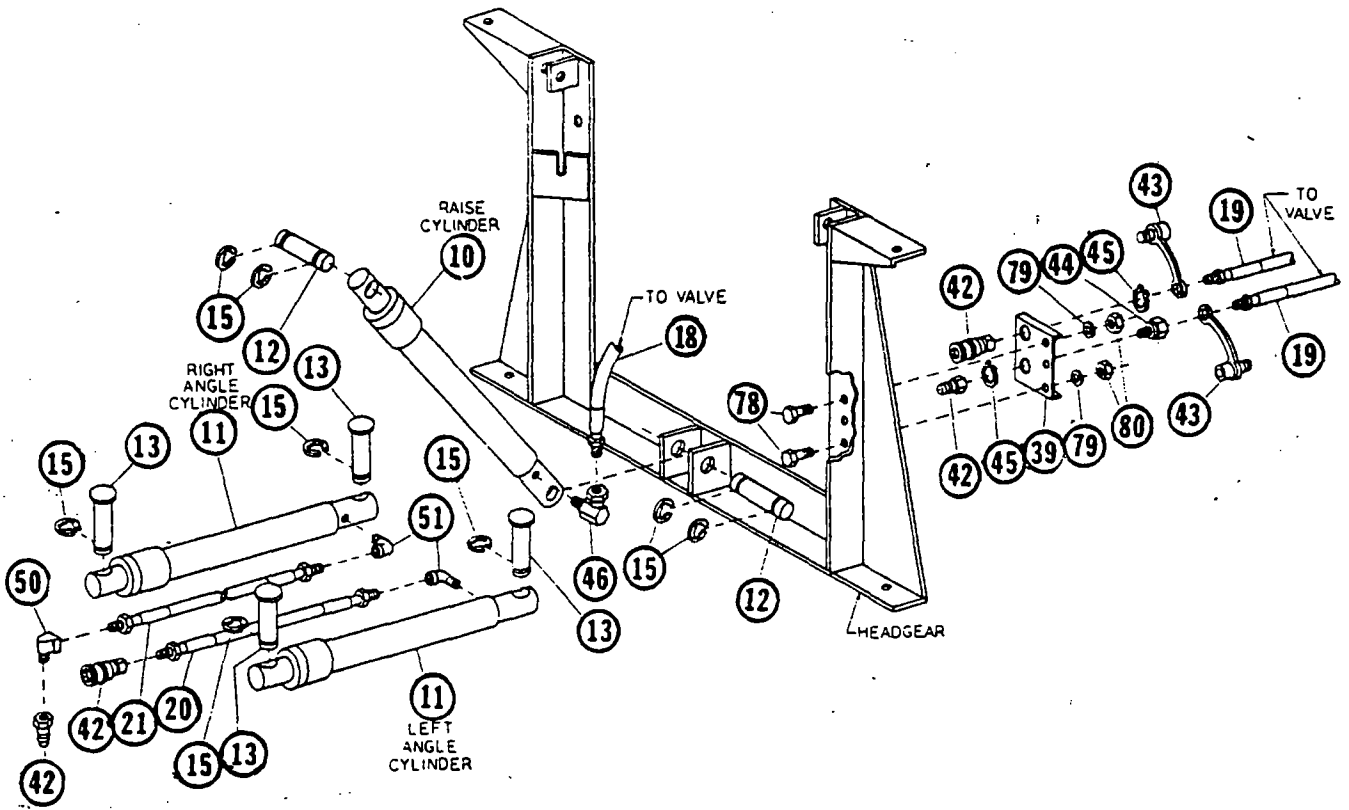

**FIREWALL - DRILLING GUIDE**

**DASH/CONTROL LEVER ILLUSTRATION**

1 7/8" HOLE SAW - FROM ENGINE COMPARTMENT - REMOVE DIFFERENTIAL VENT LINE SCREW AND USE HOLE AS PILOT. RELOCATE VENT LINE.

SERIES  
G

CHEVROLET SINGLE LEVER CONTROL - UNDERHOOD VALVE

## HYDRAULIC PARTS LIST

HPS4528

A4468

VEHICLE EQUIP. V8-305,350 W/AIR

REF #	QUAN IN KIT		P/N	DESCRIPTION
	A4468	HPS4528		
1	1		A2311	PUMP TANK ASSEMBLY
2	1		A4466	CONTROL VALVE ASSEMBLY
3	2		4483	CLEVIS
4	2		4494	10-32 SQUARE NUT
5	2		4491	CLEVIS PIN
6	2		4491	3/16 PUSH NUT
7				
8		1	4419	SINGLE LEVER CONTROL HEAD
9		2	4488	40" CONTROL CABLE, SLC
10	1		A318	10" LIFT CYLINDER ASSEMBLY
11	2		A3660	12" ANGLE CYLINDER ASSEMBLY
12	2		314	CLEVIS PIN
13	4		883	ANCHOR PIN
14				
15	8		330	RETAINING RINGS
16		1	2707	26" H.P. HOSE, 1/4P TO 3/8P
17		1	4471	26" L.P. HOSE
18		1	1665	60" H.P. HOSE, 9/16 O-RING TO 1/4P
19		2	1664	54" H.P. HOSE, 9/16 O-RING TO 1/4P
20		1	376	32" H.P. HOSE, 1/4P TO 1/4P
21		1	4424	36" H.P. HOSE, 1/4P TO 1/4P
22				
23		1	1118	FAN BELT, 56"
24		1	5396	DRIVE SHEAVE
25		1	3055	PUMP SHEAVE
26		1	5395	PUMP BRACKET
27				
28				
29		1	5780	VALVE PLATE
30		1	5781	VALVE PLATE BRACE
31				
32				
33				
34				
35		1	4921	SADDLE BRACKET
36	1		2036	REAR TANK STRAP
37	1		2116	UNIVERSAL BRACE ROD
38		1	2115	BRACE TAB
39		1	4467	DISCONNECT MOUNTING PLATE
40				
41				
42	2		A1587	DISCONNECT ASSEMBLY
43	2		1588	DUST PLUG
44		1	4486	BULKHEAD ADAPTER
45		2	4485	7/8" SNAP RING
46	1		319	1/4" X 90 SWIVEL ADAPTER
47	2		2315	9/16 O.R. TO 3/8P X 90 SWL.ADPT.
48				
49		1	1659	ADAPTER UNION, 1/4 F.P.T. BOTH ENDS