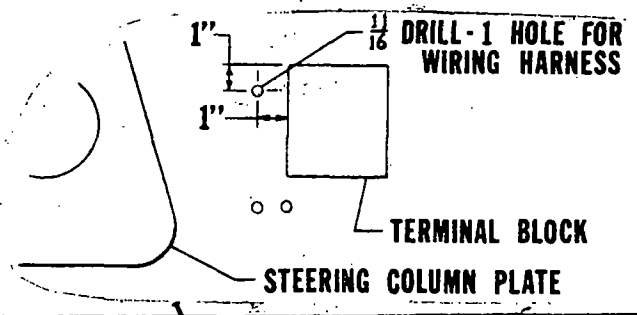

**FIREWALL - DRILLING GUIDE**

**DASH/CONTROL LEVER ILLUSTRATION**

1 7/8" HOLE SAW - FROM ENGINE COMPARTMENT - REMOVE DIFFERENTIAL VENT LINE SCREW AND USE HOLE AS PILOT. RELOCATE VENT LINE.

SERIES  
G

CHEVROLET SINGLE LEVER CONTROL - UNDERHOOD VALVE

## PARTS LIST, HPS4528 CON'T

50		1	765	1/4" BRASS BAR STREET ELL
51	2		2780	1/4" BRASS BAR STREET ELL (FORGED)
52				
53				
54				
55	2		1658	QUILL
56				
57				
58				
59				
60				
61				
62				
63				
64				
65				
66				
67				
68				
69				
71				
72	1			SAFETY DECAL
73	2		3042	GROMMET
74	1		4477	SPLIT HOSE GROMMET
75	3		3666	TIE WRAPS
76				
77	1			5/16 X 1-1/2 (NC) GR. 5 CAPSCREW
78	4	3		5/16 X 1 (NC) CAPSCREW
79	6	2		5/16 LOCKWASHER
80	7	2		5/16 (NC) NUT
81	4	2		5/16 FLATWASHER
82				
83				
84	1			1/4 X 1-1/4 (NC) CAPSCREW
85	1			1/4 LOCKWASHER
86	1			1/4 (NC) NUT
87		1		3/8 X 1-1/2 (NC) GR. 5 CAPSCREW
88		1		3/4 X 1-1/2 (NC) GR. 5 CAPSCREW
89		1		3/4 LOCKWASHER
90		1		3/4 NUT (NC)
91				
92				
93				
94				