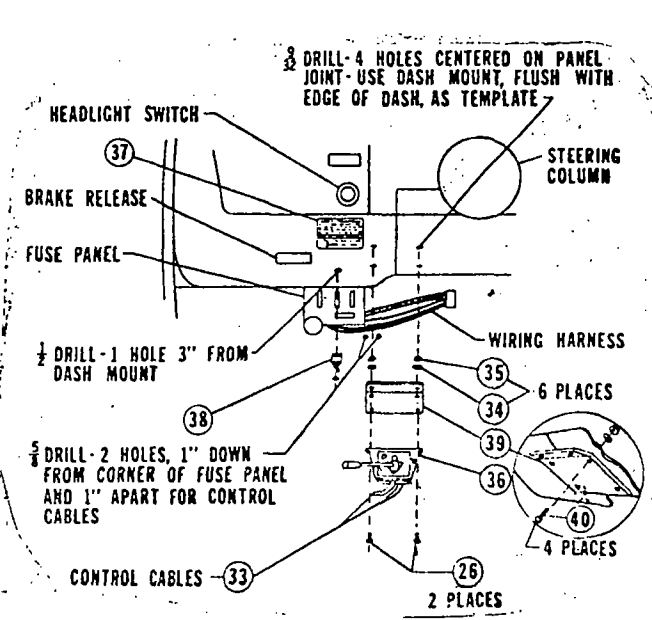

**FIREWALL - DRILLING GUIDE**

**DASH/CONTROL LEVER ILLUSTRATION**

1 7/8" HOLE SAW - FROM ENGINE COMPARTMENT - REMOVE DIFFERENTIAL VENT LINE SCREW AND USE HOLE AS PILOT. RELOCATE VENT LINE.

SERIES  
G

CHEVROLET SINGLE LEVER CONTROL - UNDERHOOD VALVE

## HYDRAULIC PARTS LIST

HPS4528

A4468

VEHICLE EQUIP. V8-305,350 W/AIR

REF #	QUAN IN KIT		P/N	DESCRIPTION
	A4468	HPS4528		
1	1		A2311	PUMP TANK ASSEMBLY
2	1		A4466	CONTROL VALVE ASSEMBLY
3	2		4483	CLEVIS
4	2		4494	10-32 SQUARE NUT
5	2		4491	CLEVIS PIN
6	2		4491	3/16 PUSH NUT
7				
8		1	4419	SINGLE LEVER CONTROL HEAD
9		2	4488	40" CONTROL CABLE, SLC
10	1		A318	10" LIFT CYLINDER ASSEMBLY
11	2		A3660	12" ANGLE CYLINDER ASSEMBLY
12	2		314	CLEVIS PIN
13	4		883	ANCHOR PIN
14				
15	8		330	RETAINING RINGS
16		1	2707	26" H.P. HOSE, 1/4P TO 3/8P
17		1	4471	26" L.P. HOSE
18		1	1665	60" H.P. HOSE, 9/16 O-RING TO 1/4P
19		2	1664	54" H.P. HOSE, 9/16 O-RING TO 1/4P
20		1	376	32" H.P. HOSE, 1/4P TO 1/4P
21		1	4424	36" H.P. HOSE, 1/4P TO 1/4P
22				
23		1	1118	FAN BELT, 56"
24		1	5396	DRIVE SHEAVE
25		1	3055	PUMP SHEAVE
26		1	5395	PUMP BRACKET
27				
28				
29		1	5780	VALVE PLATE
30		1	5781	VALVE PLATE BRACE
31				
32				
33				
34				
35		1	4921	SADDLE BRACKET
36	1		2036	REAR TANK STRAP
37	1		2116	UNIVERSAL BRACE ROD
38		1	2115	BRACE TAB
39		1	4467	DISCONNECT MOUNTING PLATE
40				
41				
42	2		A1587	DISCONNECT ASSEMBLY
43	2		1588	DUST PLUG
44		1	4486	BULKHEAD ADAPTER
45		2	4485	7/8" SNAP RING
46	1		319	1/4" X 90 SWIVEL ADAPTER
47	2		2315	9/16 O.R. TO 3/8P X 90 SWL.ADPT.
48				
49		1	1659	ADAPTER UNION, 1/4 F.P.T. BOTH ENDS