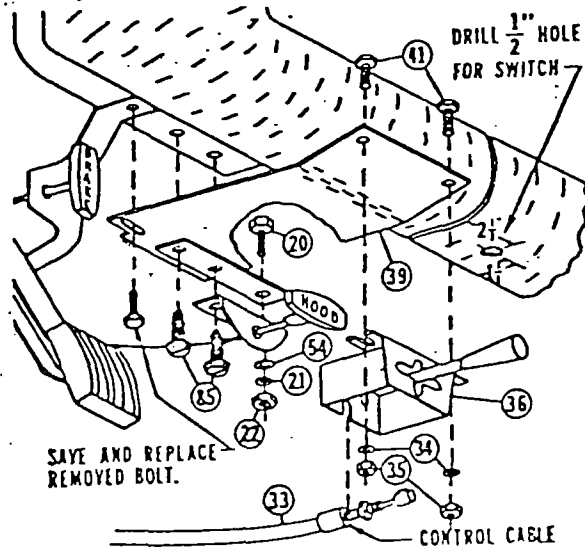

FIREWALL DRILLING GUIDE