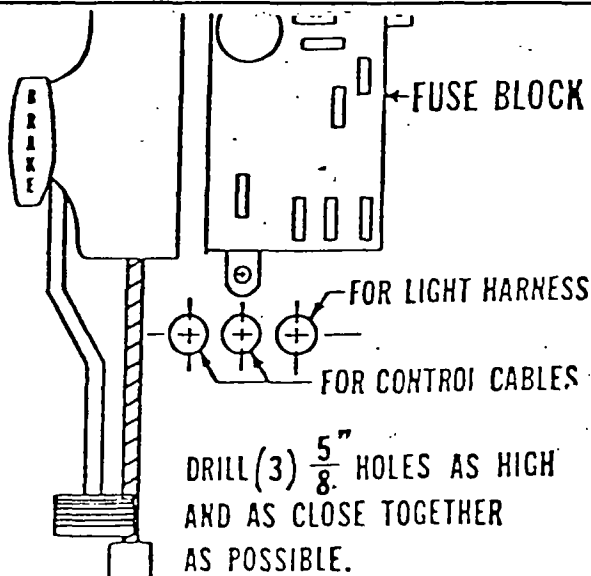

FIREWALL DRILLING GUIDE