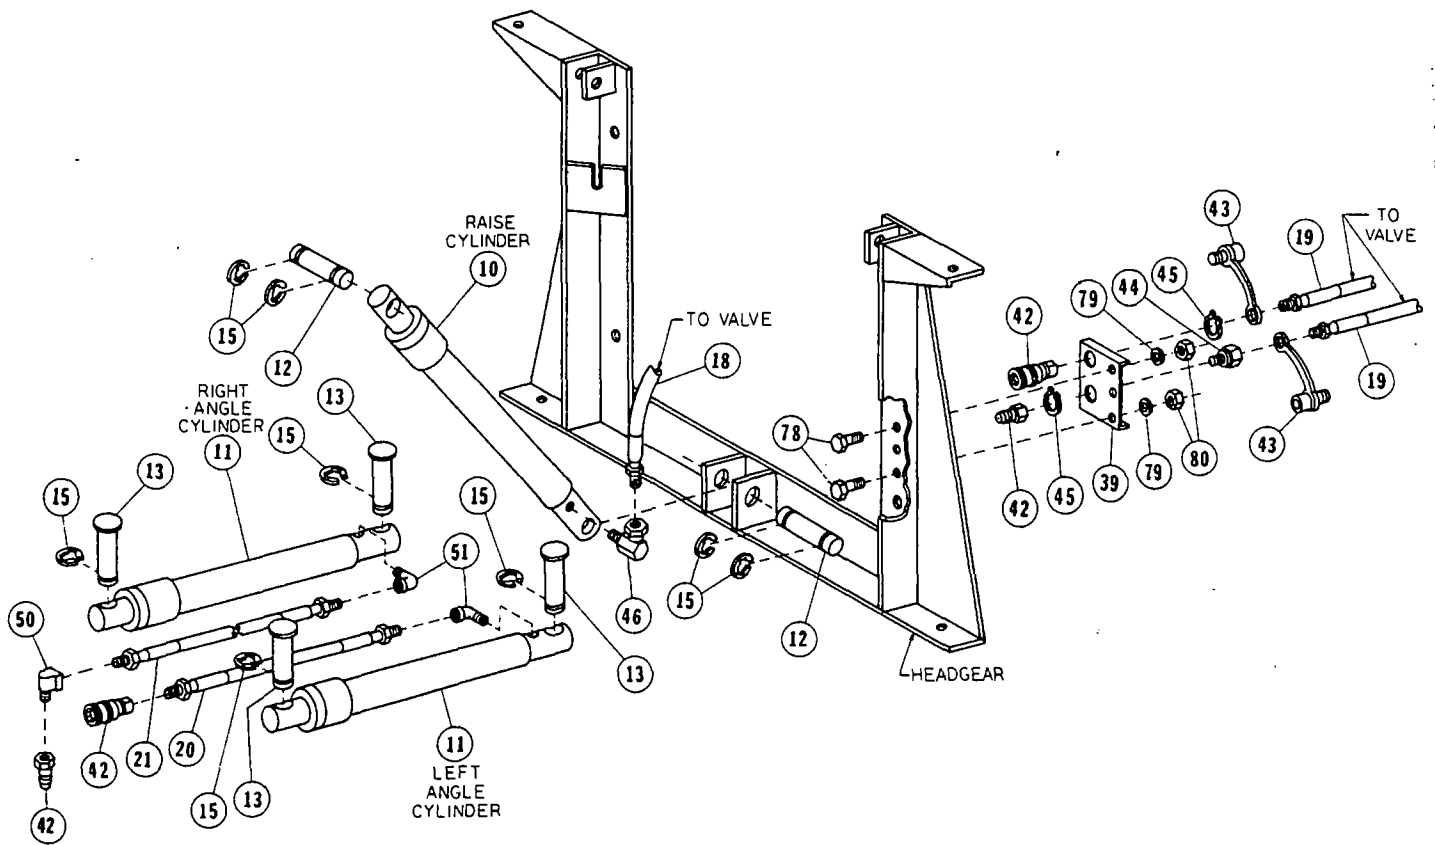

PARTS LIST, HPS4550B CONT

REF #	QUAN	IN KIT	P/N	DESCRIPTION
	A4468	HPS4550B		
50		1	765	1/4" BRASS BAR STREET ELL
51	2		2780	1/4" BRASS BAR STREET ELL (FORGED)
52		4	2318	1/4" BRASS BAR ELBOW
53		3	3058	9/16 O.R. TO 1/4P ADAPTER
54				
55	2		1658	QUILL
56				
57				
58				
59				
60				
61				
62				
63				
64				
65				
66				
67				
68				
69				
70				
71				
72	1			SAFETY DECAL
73	2		3042	GROMMET
74	1		4477	SPLIT HOSE GROMMET
75	3		3666	TIE WRAPS
76				
77	1		90056	5/16 X 1-1/2 (NC) GR. 5 CAPSCREW
78	4	3	90041	5/16 X 1 (NC) CAPSCREW
79	6	7	90360	5/16 LOCKWASHER
80	7	3	90332	5/16 (NC) NUT
81	4	4	90314	5/16 FLATWASHER
84	1		90021	1/4 X 1-1/4 (NC) CAPSCREW
85	1	3	90359	1/4 LOCKWASHER
86	1	3	90339	1/4 (NC) NUT
87		1	90445	5/16 X 1 HEX HEAD SELF TAPP. SCREW
88		4	5042	5/16 X 1-1/4 (NF) GR. 5 CAPSCREW (GROUND)
89		4	90157	3/8 X 4-1/2 (NC) GR. 5 CAPSCREW
90		2	90495	M10 X 30 X 1.5 GR. 8.8. CAPSCREW
91		1	90496	M10 X 40 X 1.5 (FULL THREAD) CAP. GR. 10.9
92		1	90425	M10 X 1.5 NUT
93		4	90429	M10 LOCKWASHERS
94		4	4268	SPACER WASHER
95		3	90016	1/4 X 3/4 (NC) CAPSCREW
96		3	90311	1/4 FLATWASHER