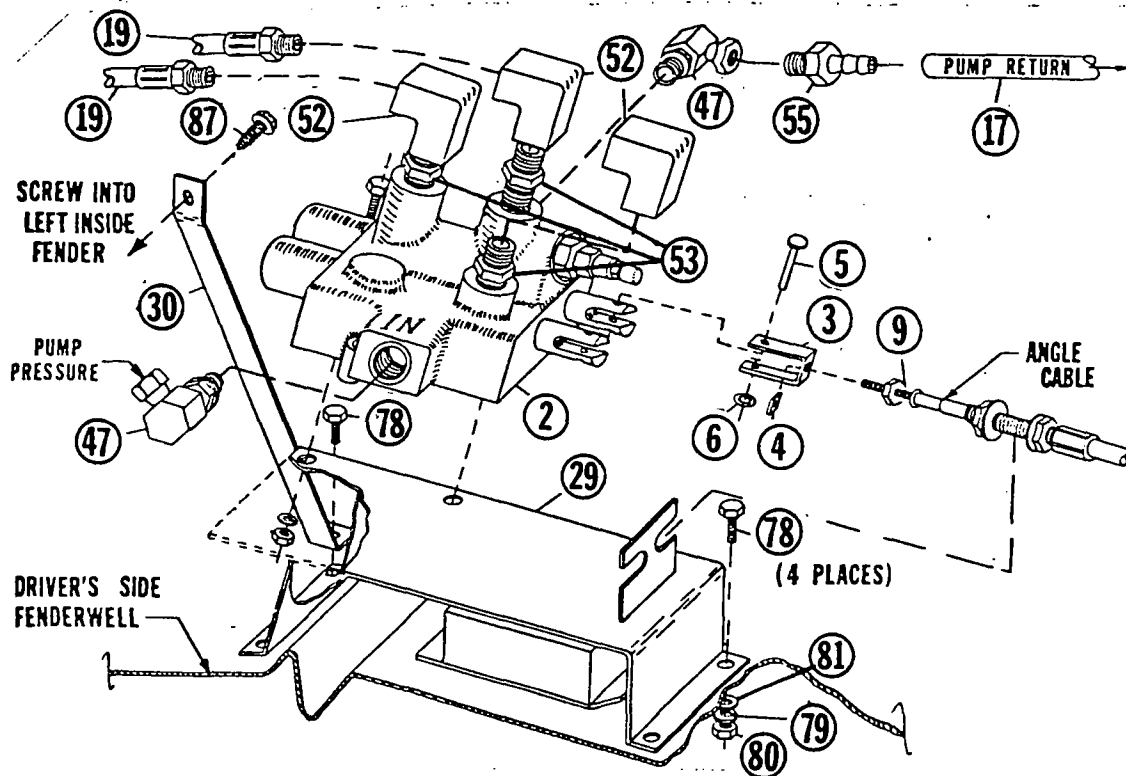

PARTS LIST, HPS4550B CONT

REF #	QUAN	IN KIT	P/N	DESCRIPTION
	A4468	HPS4550B		
50		1	765	1/4" BRASS BAR STREET ELL
51	2		2780	1/4" BRASS BAR STREET ELL (FORGED)
52		4	2318	1/4" BRASS BAR ELBOW
53		3	3058	9/16 O.R. TO 1/4P ADAPTER
54				
55	2		1658	QUILL
56				
57				
58				
59				
60				
61				
62				
63				
64				
65				
66				
67				
68				
69				
70				
71				
72	1			SAFETY DECAL
73	2		3042	GROMMET
74	1		4477	SPLIT HOSE GROMMET
75	3		3666	TIE WRAPS
76				
77	1		90056	5/16 X 1-1/2 (NC) GR. 5 CAPSCREW
78	4	3	90041	5/16 X 1 (NC) CAPSCREW
79	6	7	90360	5/16 LOCKWASHER
80	7	3	90332	5/16 (NC) NUT
81	4	4	90314	5/16 FLATWASHER
84	1		90021	1/4 X 1-1/4 (NC) CAPSCREW
85	1	3	90359	1/4 LOCKWASHER
86	1	3	90339	1/4 (NC) NUT
87		1	90445	5/16 X 1 HEX HEAD SELF TAPP. SCREW
88		4	5042	5/16 X 1-1/4 (NF) GR. 5 CAPSCREW (GROUND)
89		4	90157	3/8 X 4-1/2 (NC) GR. 5 CAPSCREW
90		2	90495	M10 X 30 X 1.5 GR. 8.8. CAPSCREW
91		1	90496	M10 X 40 X 1.5 (FULL THREAD) CAP. GR. 10.9
92		1	90425	M10 X 1.5 NUT
93		4	90429	M10 LOCKWASHERS
94		4	4268	SPACER WASHER
95		3	90016	1/4 X 3/4 (NC) CAPSCREW
96		3	90311	1/4 FLATWASHER