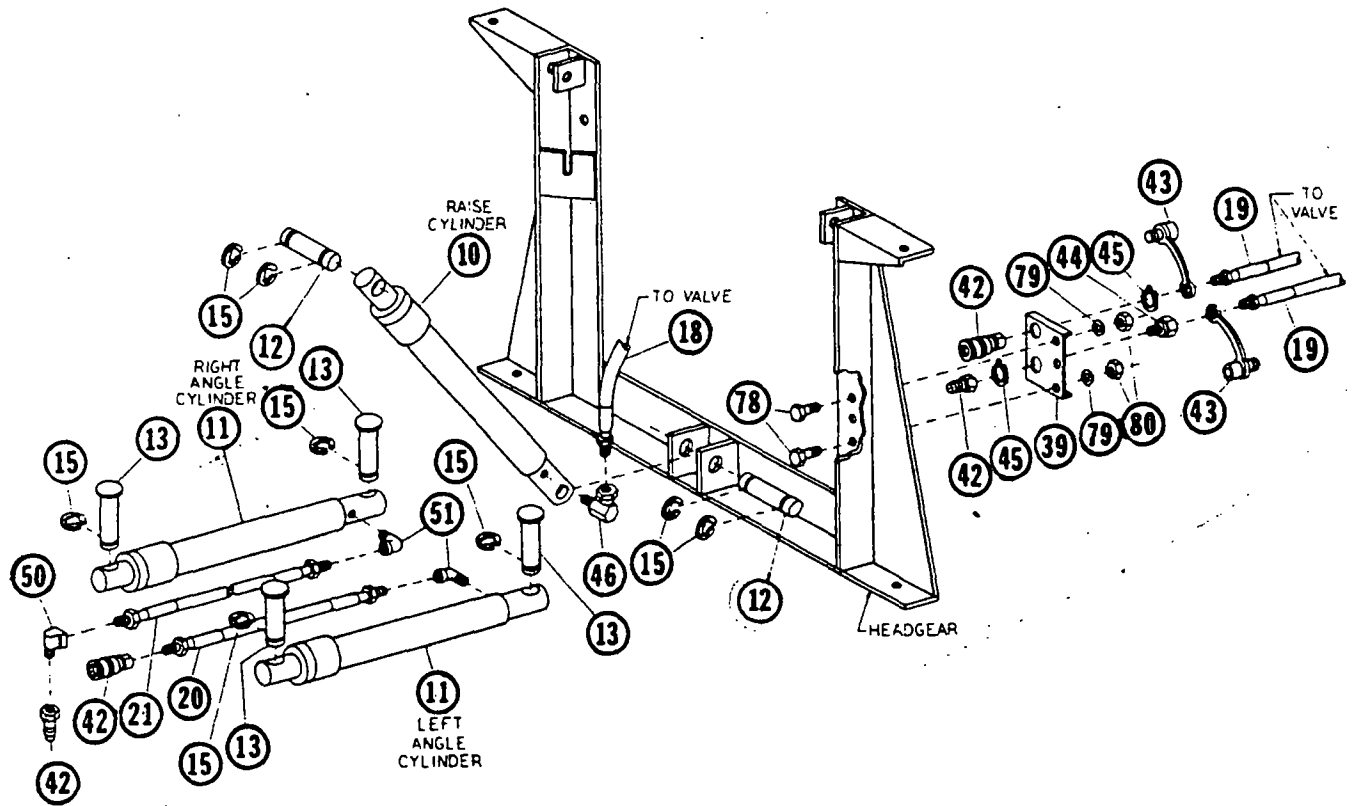

1985-1/2-1986 FORD F-350 MONO BEAM

HYDRAULIC PARTS LIST

VEHICLE EQUIP. 6.9L DIESEL W/WO AC

HP84570

A4468

REF #	QUAN IN KIT		P/N	DESCRIPTION
	A4468	HP84570		
1	1		A2311	PUMP TANK ASSEMBLY
2	1		A4466	CONTROL VALVE ASSEMBLY
3	2		4483	CLEVIS
4	2		4494	10-32 SQUARE NUT
5	2		4491	CLEVIS PIN
6	2		4493	3/16 PUSH NUT
7				
8		1	4419	SINGLE LEVER CONTROL HEAD
9		2	4490	90" CONTROL CABLE, SLC
10	1		A318	10" LIFT CYLINDER ASSEMBLY
11	2		A3660	12" ANGLE CYLINDER ASSEMBLY
12	2		314	CLEVIS PIN
13	4		883	ANCHOR PIN
14				
15	8		330	RETAINING RINGS
16		1	2504	60" H.P. HOSE, 1/4P TO 3/8P
17		1	2500	60" L.P. HOSE
18		1	5262	66" H.P. HOSE, 9/16 O-R TO 1/4P
19		2	1685	72" H.P. HOSE, 9/16 O-R TO 1/4P
20		1	376	32" H.P. HOSE, 1/4P TO 1/4P
21		1	4424	36" H.P. HOSE, 1/4P TO 1/4P
22		1	5958	FAN SPACER
23		1	5960	FAN BELT, 64"
24		1	5957	DRIVE SHEAVE
25		1	3696	PUMP SHEAVE
26		1	5955	PUMP BRACKET
27		1	5959	PUMP BRACKET BRACE
28				
29		1	5594	VALVE PLATE
30				
31		1	5956	VALVE PLATE BRACKET
32				
33				
34				
35		1	5495	SADDLE BRACKET, HD
36	1		2036	REAR TANK STRAP
37	1		2116	UNIVERSAL BRACE ROD
38		1	2115	UNIVERSAL BRACE TAB
39		1	4467	DISCONNECT MOUNTING PLATE
40				
41				
42	2		A1587	DISCONNECT ASSEMBLY
43	2		1588	DUST PLUG
44		1	4486	BULKHEAD ADAPTER
45		2	4485	7/8" SNAP RING
46	1		319	1/4" X 90 SWIVEL ADAPTER
47	2		2315	9/16 O.R. TO 3/8P X 90 SWL.ADPT.
48		1	1659	STRAIGHT SWIVEL ADAPTER
49				