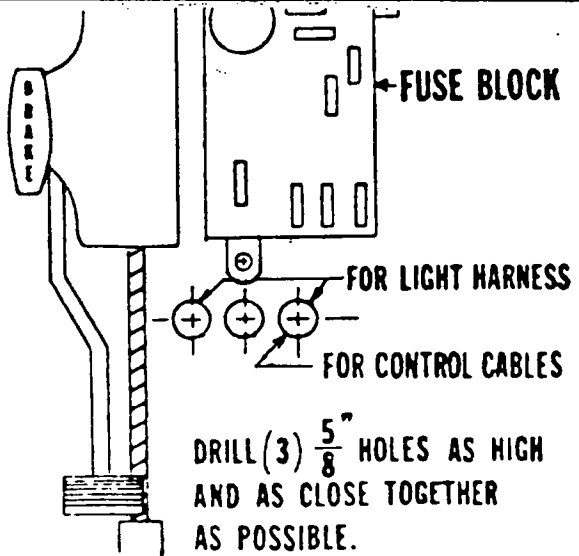

FIREWALL DRILLING GUIDE