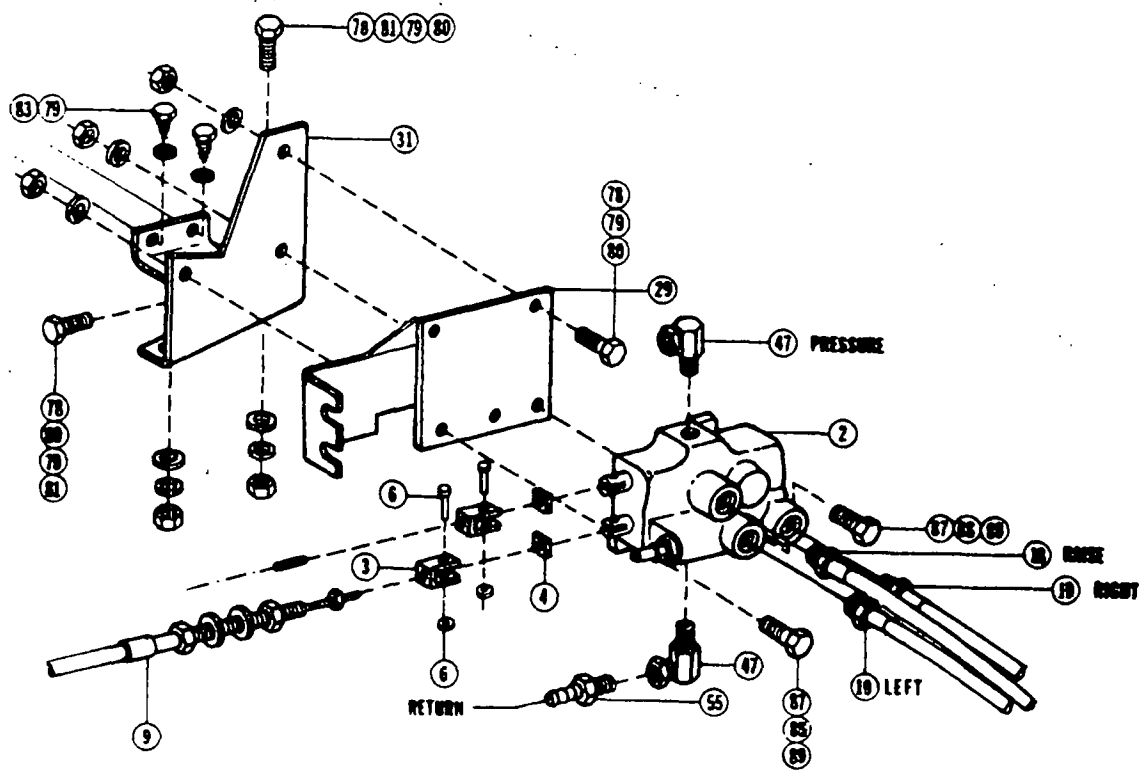

1985-1/2-1986 FORD F-350 MONO BEAM

HYDRAULIC PARTS LIST

VEHICLE EQUIP. 6.9L DIESEL W/WO AC

HP84570

A4468

REF #	QUAN IN KIT		P/N	DESCRIPTION
	A4468	HP84570		
1	1		A2311	PUMP TANK ASSEMBLY
2	1		A4466	CONTROL VALVE ASSEMBLY
3	2		4483	CLEVIS
4	2		4494	10-32 SQUARE NUT
5	2		4491	CLEVIS PIN
6	2		4493	3/16 PUSH NUT
7				
8		1	4419	SINGLE LEVER CONTROL HEAD
9		2	4490	90" CONTROL CABLE, SLC
10	1		A318	10" LIFT CYLINDER ASSEMBLY
11	2		A3660	12" ANGLE CYLINDER ASSEMBLY
12	2		314	CLEVIS PIN
13	4		883	ANCHOR PIN
14				
15	8		330	RETAINING RINGS
16		1	2504	60" H.P. HOSE, 1/4P TO 3/8P
17		1	2500	60" L.P. HOSE
18		1	5262	66" H.P. HOSE, 9/16 O-R TO 1/4P
19		2	1685	72" H.P. HOSE, 9/16 O-R TO 1/4P
20		1	376	32" H.P. HOSE, 1/4P TO 1/4P
21		1	4424	36" H.P. HOSE, 1/4P TO 1/4P
22		1	5958	FAN SPACER
23		1	5960	FAN BELT, 64"
24		1	5957	DRIVE SHEAVE
25		1	3696	PUMP SHEAVE
26		1	5955	PUMP BRACKET
27		1	5959	PUMP BRACKET BRACE
28				
29		1	5594	VALVE PLATE
30				
31		1	5956	VALVE PLATE BRACKET
32				
33				
34				
35		1	5495	SADDLE BRACKET, HD
36	1		2036	REAR TANK STRAP
37	1		2116	UNIVERSAL BRACE ROD
38		1	2115	UNIVERSAL BRACE TAB
39		1	4467	DISCONNECT MOUNTING PLATE
40				
41				
42	2		A1587	DISCONNECT ASSEMBLY
43	2		1588	DUST PLUG
44		1	4486	BULKHEAD ADAPTER
45		2	4485	7/8" SNAP RING
46	1		319	1/4" X 90 SWIVEL ADAPTER
47	2		2315	9/16 O.R. TO 3/8P X 90 SWL.ADPT.
48		1	1659	STRAIGHT SWIVEL ADAPTER
49				