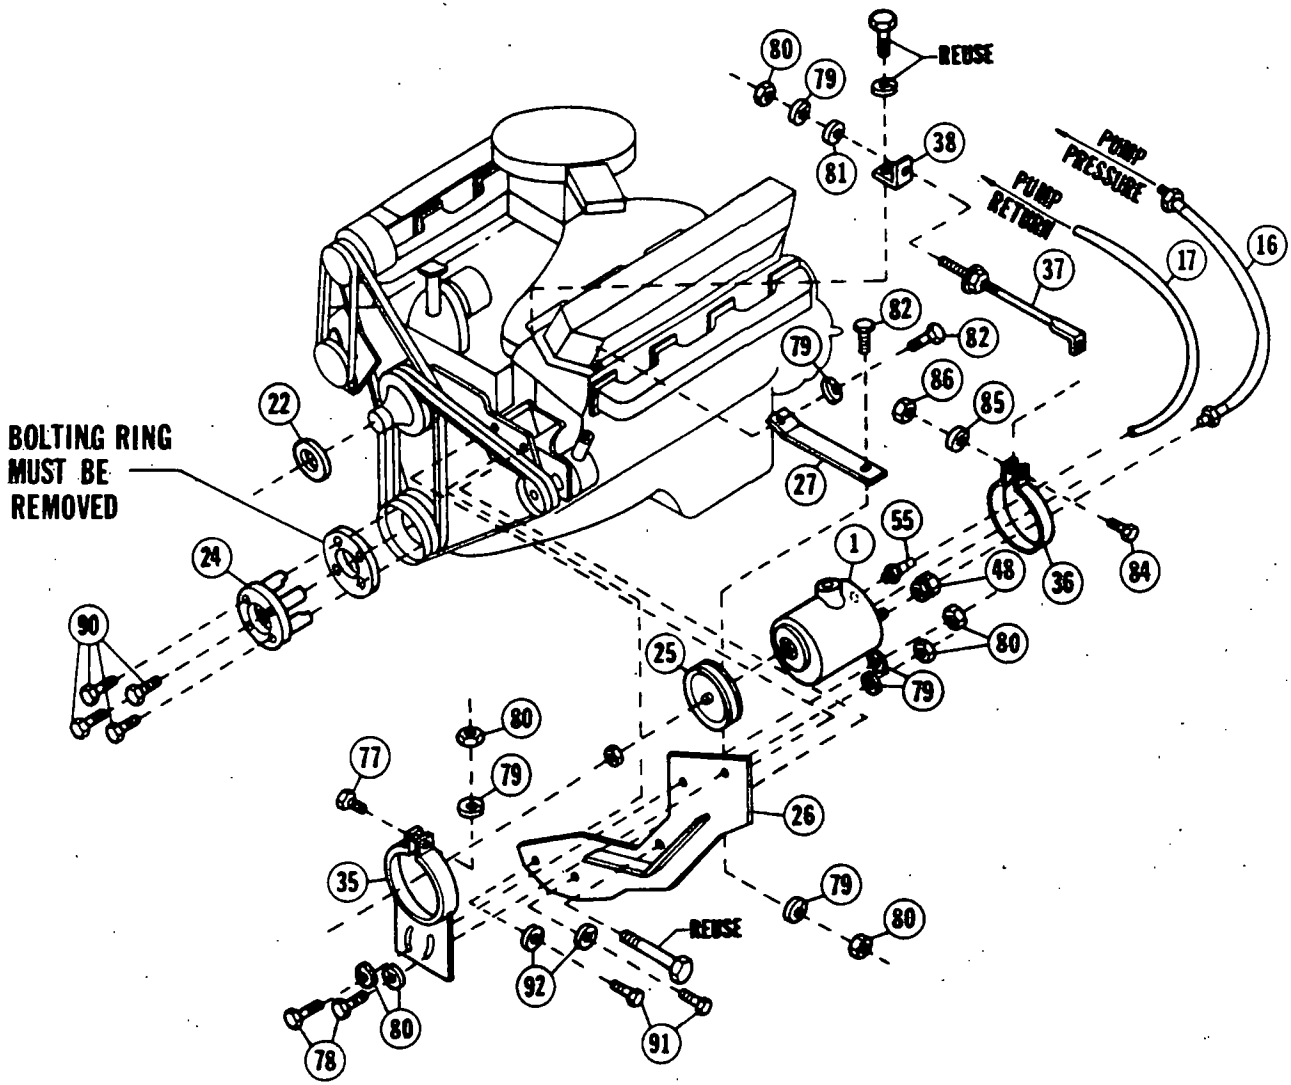

SERIES G	FORD F350 6.9L DIESEL W/MONOBEAM	1985½- 1986	PECULIAR HYDRAULICS, SLC, B.D. UNDERHOOD VALVE	HPS4570