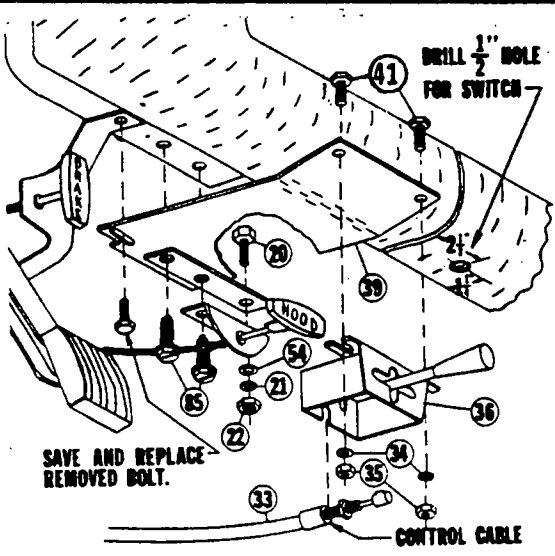

DASH INSTALLATION ILLUSTRATION