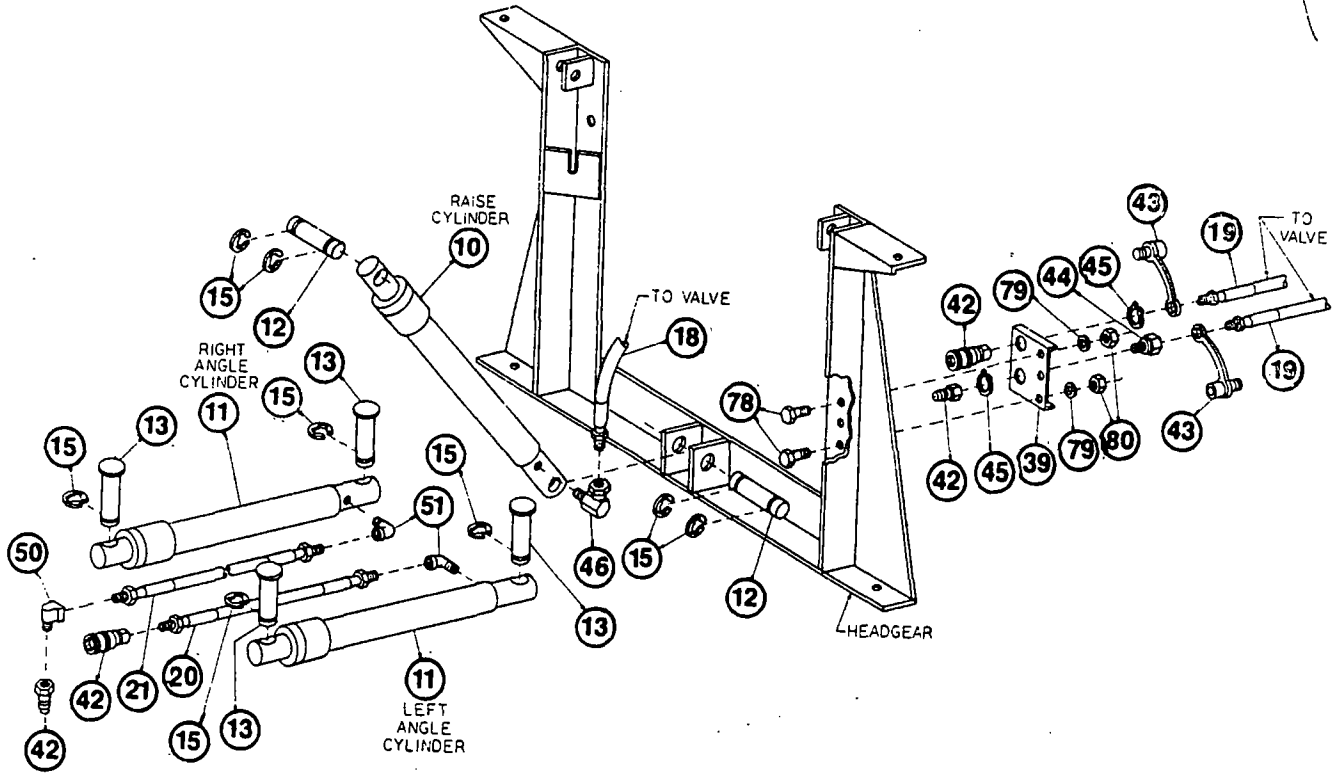

SERIES
H

FORD V8-460 W/A.C., DUAL SMOG,
P.S., & FREE FAN

1986-1987

PECULIAR HYDRAULICS,
SLC, B.D. U/H VALVE

HPS4576B