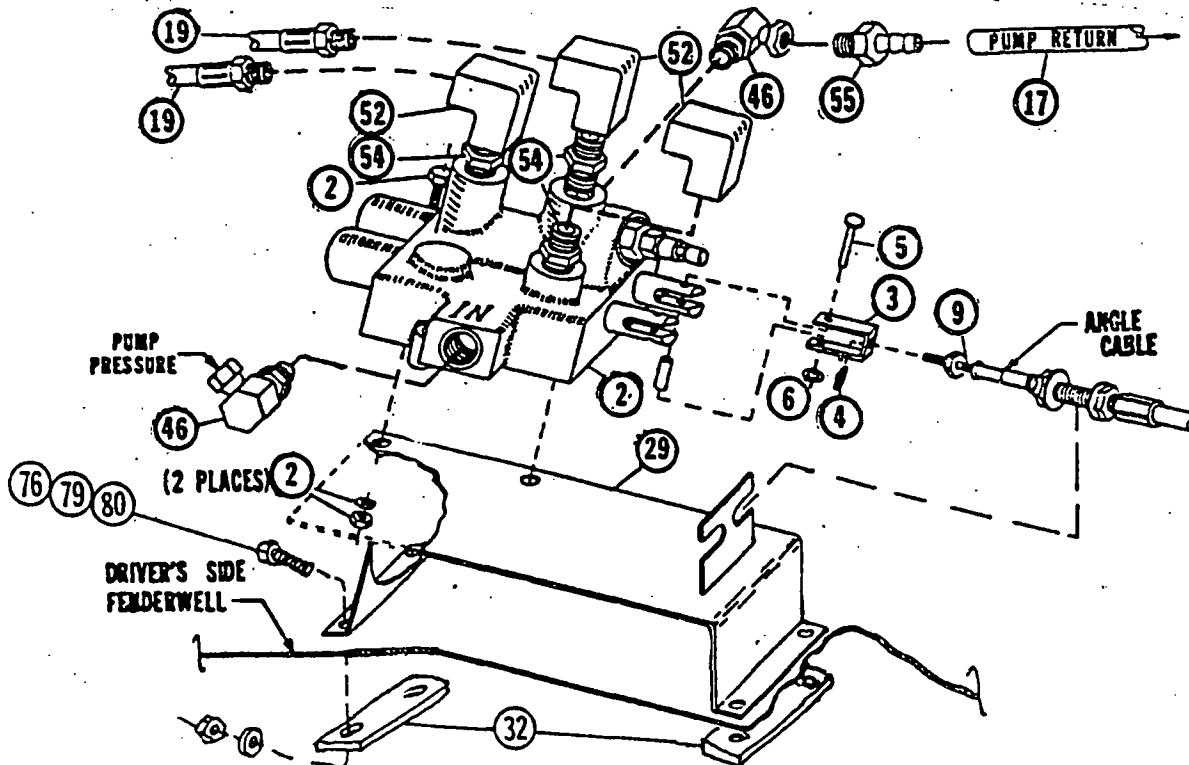

SERIES
H

FORD V8-460 W/A.C., DUAL SMOG,
P.S., & FREE FAN

1986-1987

PECULIAR HYDRAULICS,
SLC, B.D. U/H VALVE

HPS4576B