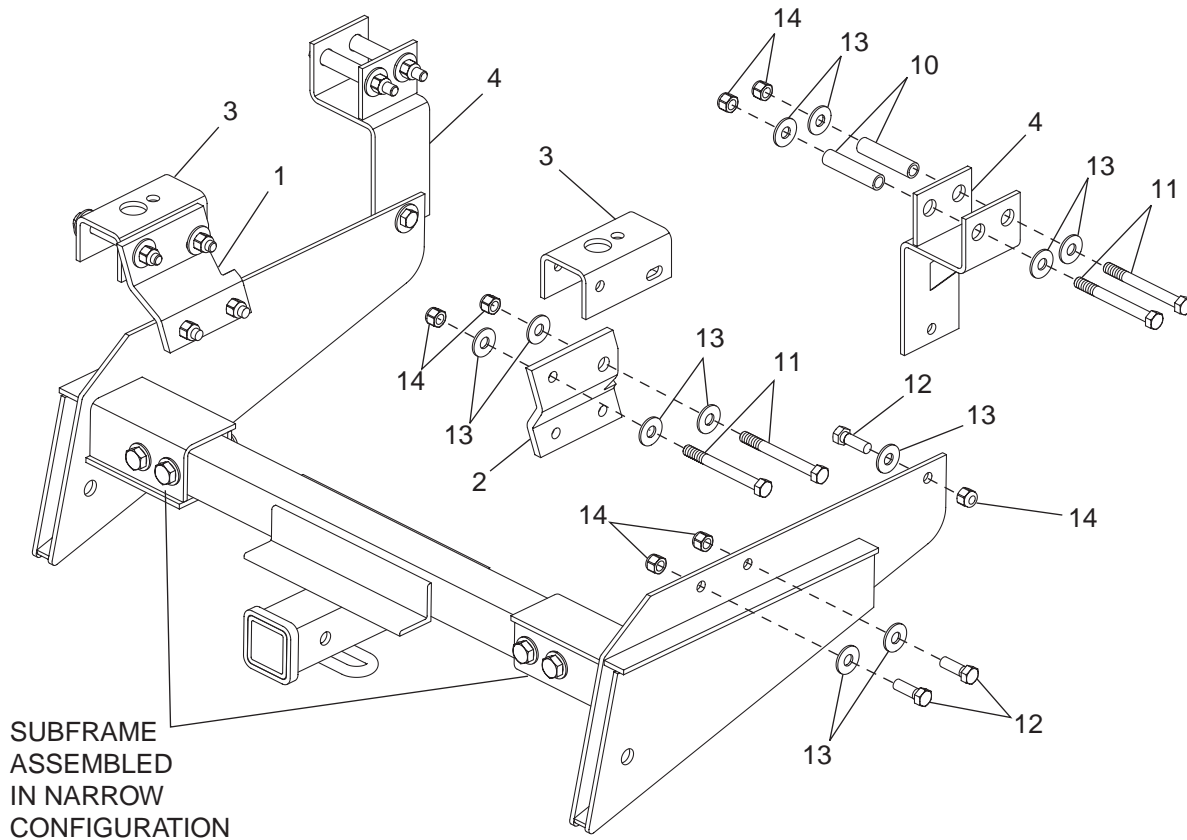

**2002 and Later Dodge Ram 1500  
Under-Frame Mount for Single Stage Tailgate Spreaders**

**63827**

Under-Frame Mount Parts List and Diagram

January 1, 2002  
Lit. No. 63844

**63827 Mount Parts List**

Item	Part No.	Qty.	Description
1	63828	1	Bracket, Rear Driver Side
2	63829	1	Bracket, Rear Passenger Side
3	63834	2	Bracket, Support
4	63830	2	Bracket, Front
—	63839	1	Bolt Bag Assembly (63827)

**63839 Bolt Bag Assembly (63827)**

Item	Qty.	Description
10	4	Spacer, Tube
11	8	1/2-13 x 5 Hex Cap Screw Grade 5
12	6	1/2-13X1-1/2 Hex Cap Screw Grade 5
13	22	1/2" Plain Washer Type A Standard
14	14	1/2-13 Hex Locknut

**63870 Service Bolt Bag Assembly (63827)**

Item	Qty.	Description
10	2	Spacer, Tube
11	2	1/2-13 x 5 Hex Cap Screw Grade 5
12	2	1/2-13X1-1/2 Hex Cap Screw Grade 5
13	6	1/2" Plain Washer Type A Standard
14	4	1/2-13 Hex Locknut