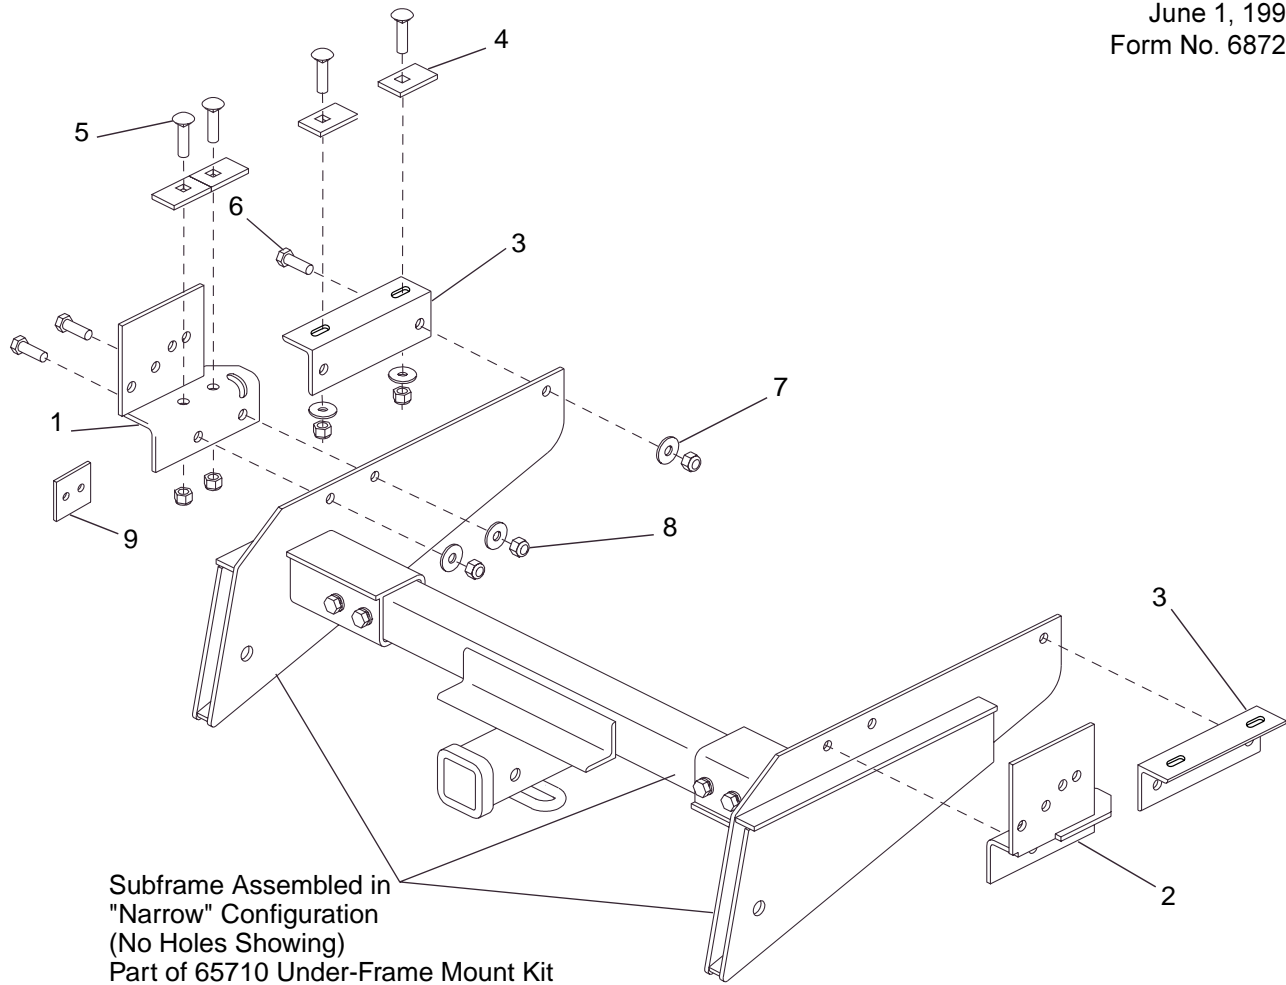

June 1, 1999
Form No. 68726

67040-1 Dodge Mount Parts List

Item	Part	Qty	Description	Item	Part	Qty	Description
1	67487	1	Bracket-Dodge-Rear-Driver Side	3	67489	2	Bracket-Dodge-Front
2	67488	1	Bracket-Dodge-Rear-Passenger Side	-	67169	1	Bolt Bag for 67040-1 (not shown)

67169 Bolt Bag

Item	Part	Qty	Description	Item	Part	Qty	Description
4	65863	8	Backing Plate	7	91105	10	1/2" Plain Washer
5	90238	8	1/2"-13 x 1-3/4" Carriage Bolt Grade 8	8	91335	14	1/2"-13 Locknut
6	90100	6	1/2"-13 x 1-1/2" Cap Screw Grade 5	9	67538	2	Spacer