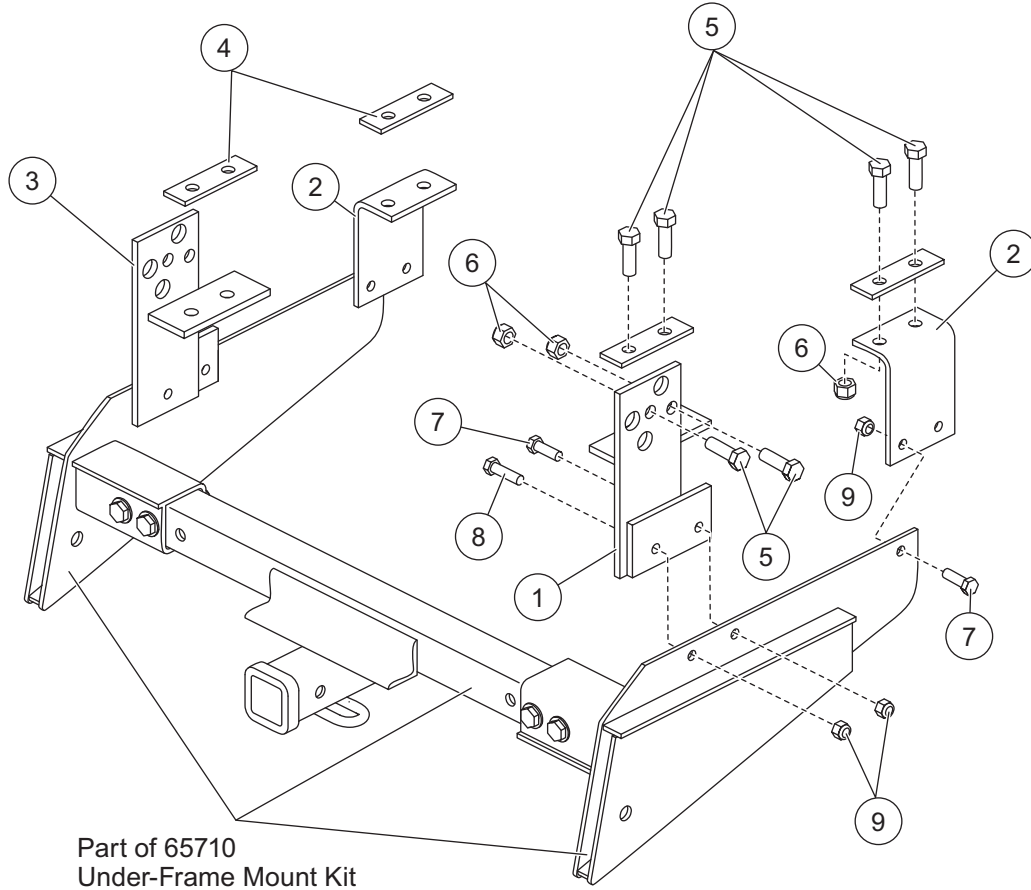

Under-Frame Mount for Single- and Two-Stage Tailgate Spreaders
Ford F-150/F-250LD 1997 - 03 / Heritage 2004

67450

PARTS LIST

July 1, 2008
 Lit. No. 68746, Rev. 02

Part of 65710
 Under-Frame Mount Kit

67450 Ford Under-Frame Mount							
Item	Part	Qty	Description	Item	Part	Qty	Description
1	67457	1	Bracket-Ford-Rear-Passenger-Side	3	67456	1	Bracket-Ford-Rear-Driver-Side
2	67451	2	Bracket-Ford-Front	ns	67458	1	Bolt Bag – 67450
67458 Bolt Bag – 67450							
4	67462	4	Backing Plate	7		4	1/2"-13 x 1-3/4" Cap Screw G5
5		12	5/8"-11 x 2" Cap Screw G5	8		2	1/2"-13 x 2 Cap Screw G5
6		12	5/8"-11 Locknut	9	91335	6	1/2"-13 Locknut
ns = not shown				G = Grade			