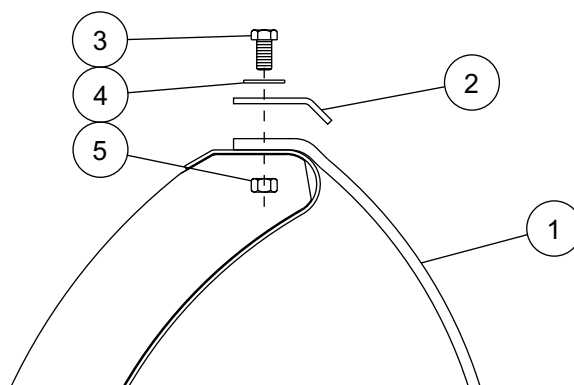

Rubber Deflector for 9' MC and 10' MC Blades

Rubber Deflector Parts List			
Ref #	Part #	Quantity	Description
1	20748	1	Rubber Deflector
2	22392	10	Bolting Bar
	22391	1	Bolt Bag
Bolt Bag Parts List			
3	90210	10	1/2-13 x 1-1/2" Cap Screw
4	90319	10	1/2" Plain Washer
5	90355	10	1/2" Locknut

⚠ WARNING

Do not exceed GVWR or GAWR (including blade and ballast) as found on the driver-side door cornerpost of the vehicle.

NOTE: See your FISHER® outlet for application recommendations. Rubber deflector application weight information may be found in the Kit Selection Guide.