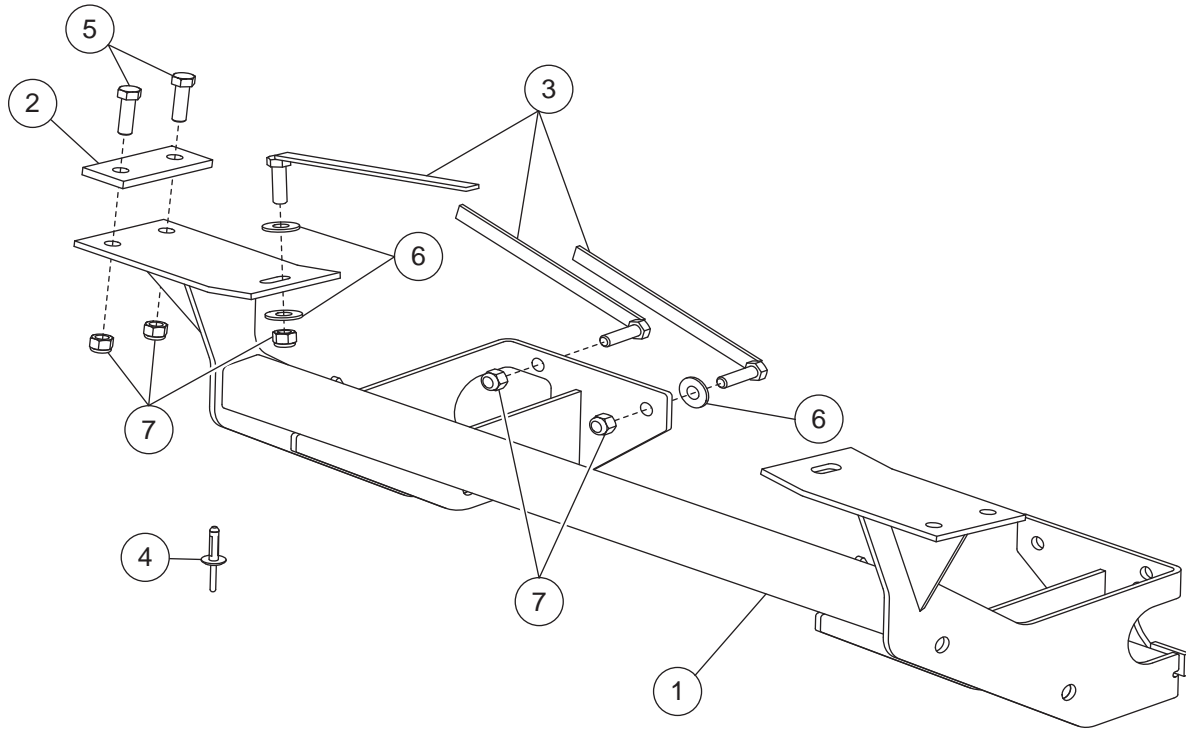

## Jeep Liberty 2002 - 07

3713-1

Parts List

April 1, 2008  
Lit. No. 28431, Rev. 02

3713-1 Mount Kit							
Item	Part	Qty	Description	Item	Part	Qty	Description
1		1	Truck Mount - Jeep	ns	28049	1	Bolt Bag - 3713-1
28049 Bolt Bag - 3713-1							
2	28042	2	Clamping Plate	5	66456	4	3/8-16 x 1-1/4 Hex Cap Screw G5
3	28043	6	3/8-16 x 1-1/4 Hex Cap Screw G5 with Handle	6	90315	6	3/8 Flat Washer
4	28071	3	Pop Rivet, Plastic, Package of Six	7	91333	10	3/8-16 Hex Locknut GB
ns = not shown				G = Grade			