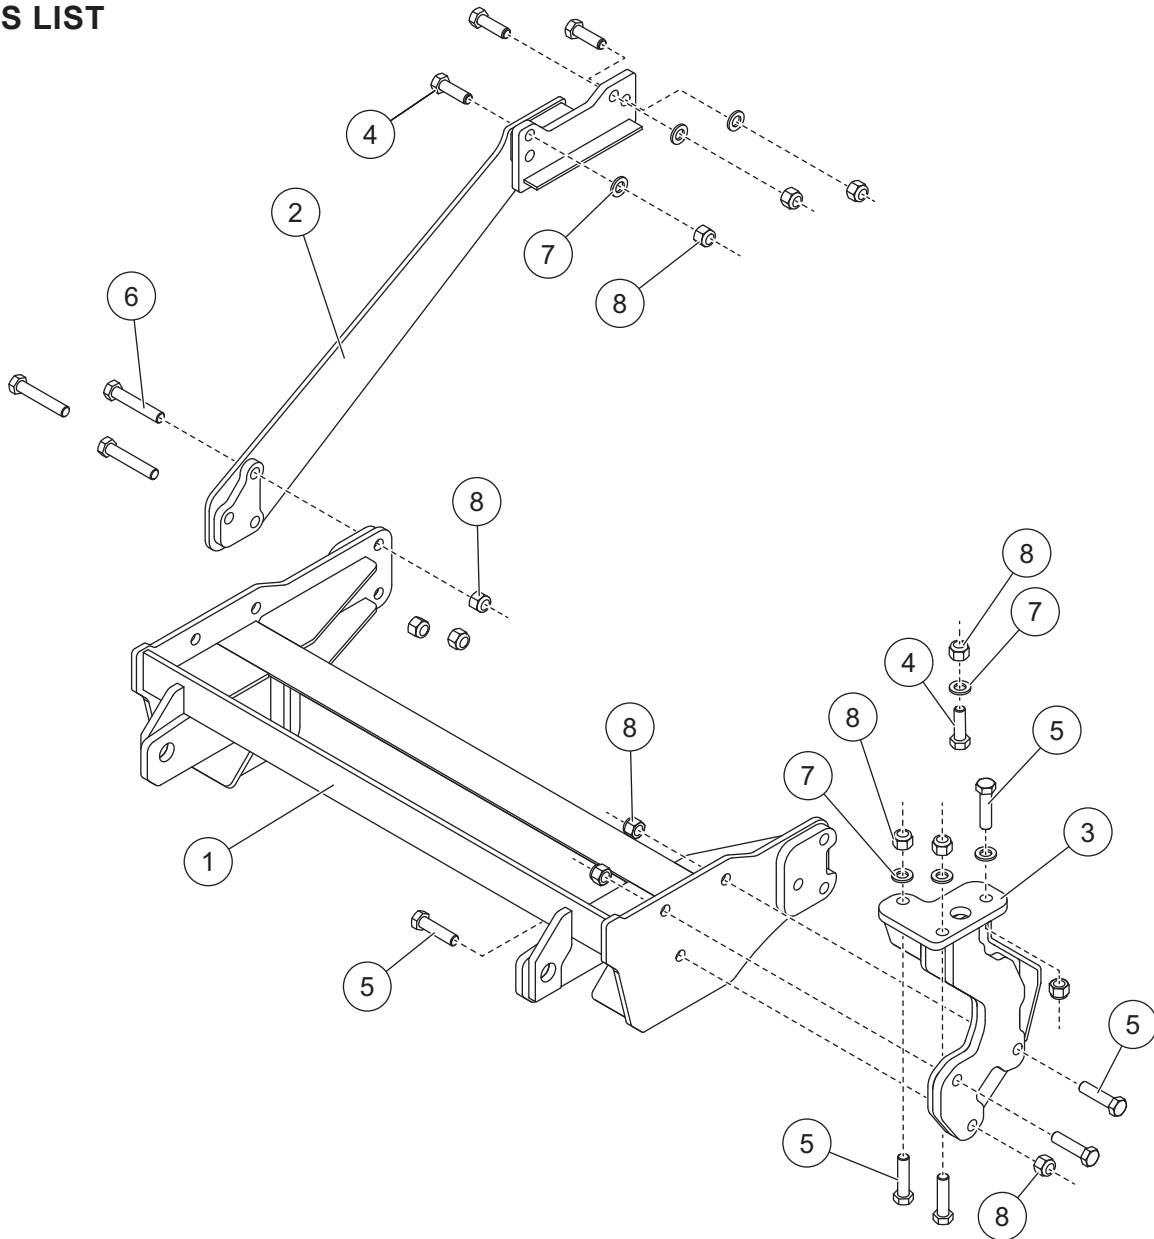

PARTS LIST

77110 Mount Kit							
Item	Part	Qty	Description	Item	Part	Qty	Description
1	76990	1	Mount Beam	3	76991	1	Bracket, DS
2	77146	1	Thrust Arm, PS	ns	76992	1	Bracket, PS
ns	77145	1	Thrust Arm, DS	ns	76994	1	Bolt Bag
76994 Bolt Bag							
4		8	5/8-11 x 2 Hex Cap Screw G8	7		14	5/8 Hardened Flat Washer Type 1
5		12	5/8-11 x 2-1/2 Hex Cap Screw G8	8		26	5/8-11 Hex Locknut GB
6		6	5/8-11 x 3-1/4 Hex Cap Screw G8				
ns = not shown				G = Grade			