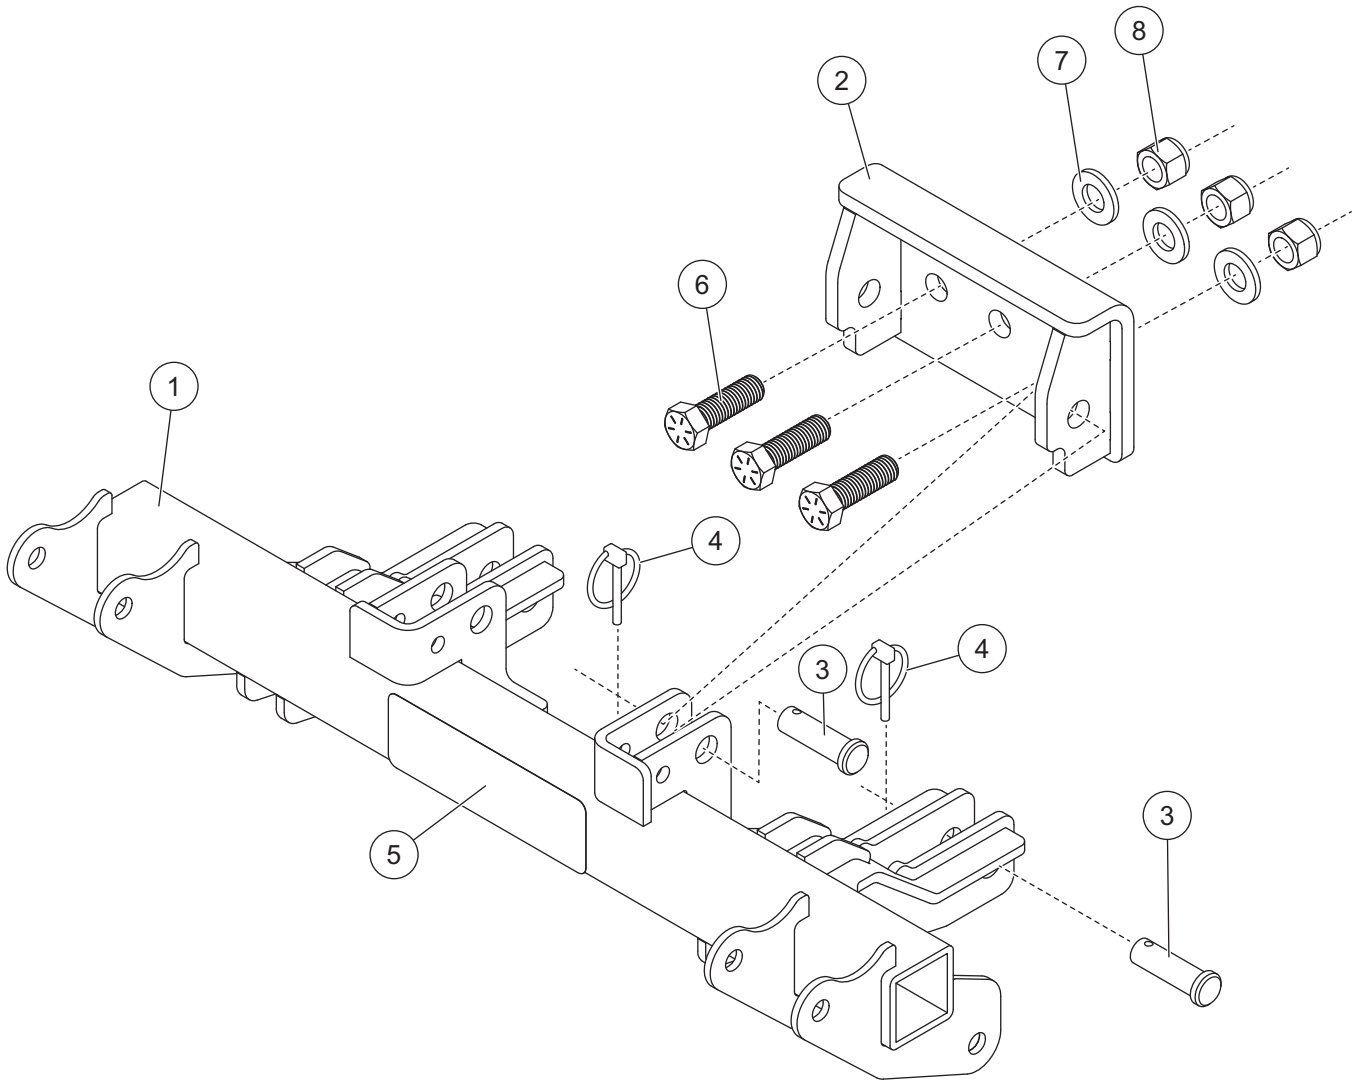

# Mount Kit

Kioti CS Series Tractor/Bobcat CT 1021/1025 Tractor 2020-\_\_

35302

October 1, 2021  
Lit. No. 30845, Rev. 01

## PARTS LIST

35302 Mount Kit							
Item	Part	Qty	Description	Item	Part	Qty	Description
1	30840	1	Mount Beam	ns	28587	1	Vehicle Control Harness
2	30841	1	Front Mount Plate	ns	61548K	1	Plug Cover Kit
3	50601	4	5/8 x 2 Clevis Pin	ns	90730	1	Fuse Kit, 200A
4	93042	4	3/16 Linchpin	ns		12	Cable Tie
ns	30843	1	Bolt Bag	ns		1	Heat Shrink Tubing
ns	72168	1	Vehicle Cable Assembly	ns		1	Splice Package
ns	74077	1	Jumper Connector, 4-Position				
<b>Item 1</b>	<b>30840 Mount Beam</b>						
		1	Mount Beam	5	77506	1	Label – Caution, Tractor RMV Loader
	<b>30843 Bolt Bag</b>						
6		3	5/8-11 x 2 Hex Cap Screw G8	8		3	5/8-11 Hex Locknut GB
7		3	5/8 Hardened Flat Washer Type 1				
ns = not shown				G = Grade			