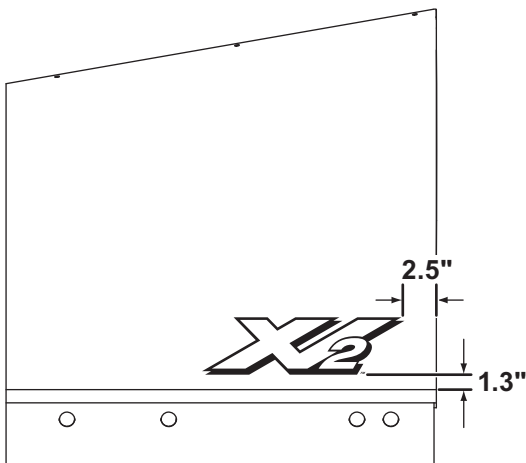

XV2 Blades – 43224