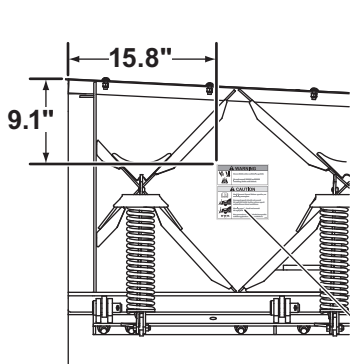

Warning/Caution Label

XtremeV™ Blades

XV2™ Blades

EZ-V Blades