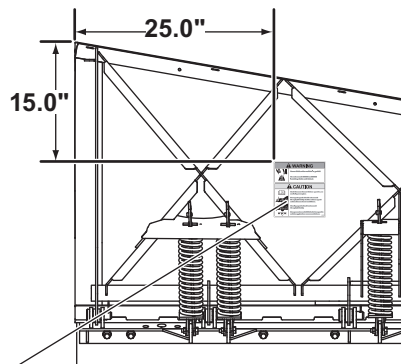

Warning/Caution Label

XtremeV™ Blades

XV2™ Blades

EZ-V Blades