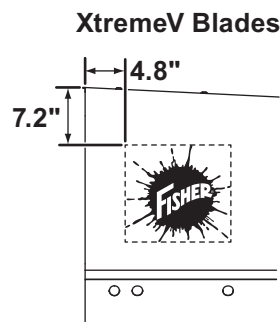

V-Plow Label Replacement Kit

PARTS LIST

Description	Minute Mount® System (EZ-V® blades)	Minute Mount® 2 System
FISHER® Splatter	20238	
STORM GUARD™ Label	26211 (for painted blades only)	
Identity Label	21706	44464 (XtremeV™)
		43224 (XV2™)
Warning/Caution Label	59900	
Attach/Detach Label	21763	27451

INSTALLATION INSTRUCTIONS

Select the above labels from the kit based on the type of mounting system on the snowplow.

ALL MOUNTING SYSTEMS

FISHER Splatter – 20238

Place on the DRIVER'S SIDE for EZ-V blades, and on the PASSENGER'S SIDE for ALL OTHER blades.