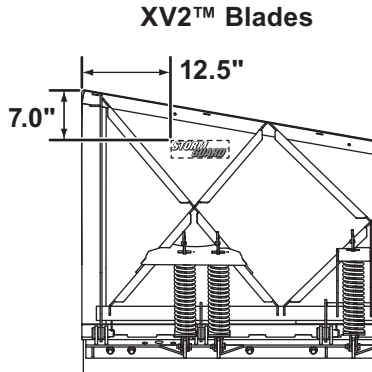

INSTALLATION INSTRUCTIONS

Select the above labels from the kit based on the type of mounting system on the snowplow.

ALL MOUNTING SYSTEMS

FISHER Splatter – 20238

Place on the DRIVER'S SIDE for EZ-V blades, and on the PASSENGER'S SIDE for ALL OTHER blades.

STORM GUARD™ Label (Painted Blades Only) – 26211

Place label on the DRIVER'S SIDE for ALL blades.

Identity Labels

Place on the CENTER DEFLECTOR for EZ-V blades, and on the DRIVER'S SIDE for ALL OTHER blades.