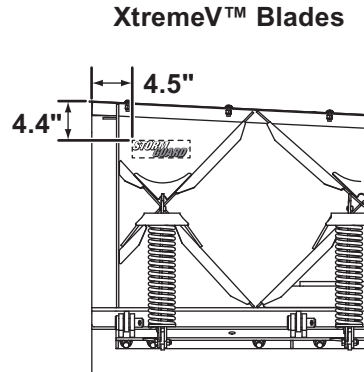

V-Plow Label Replacement Kit

PARTS LIST

Description	Minute Mount® System (EZ-V® blades)	Minute Mount® 2 System
FISHER® Splatter	20238	
STORM GUARD™ Label	26211 (for painted blades only)	
Identity Label	21706	44464 (XtremeV™)
		43224 (XV2™)
Warning/Caution Label	59900	
Attach/Detach Label	21763	27451

INSTALLATION INSTRUCTIONS

Select the above labels from the kit based on the type of mounting system on the snowplow.

ALL MOUNTING SYSTEMS

FISHER Splatter – 20238

Place on the DRIVER'S SIDE for EZ-V blades, and on the PASSENGER'S SIDE for ALL OTHER blades.

STORM GUARD™ Label (Painted Blades Only) – 26211

Place label on the DRIVER'S SIDE for ALL blades.

Identity Labels

Place on the CENTER DEFLECTOR for EZ-V blades, and on the DRIVER'S SIDE for ALL OTHER blades.