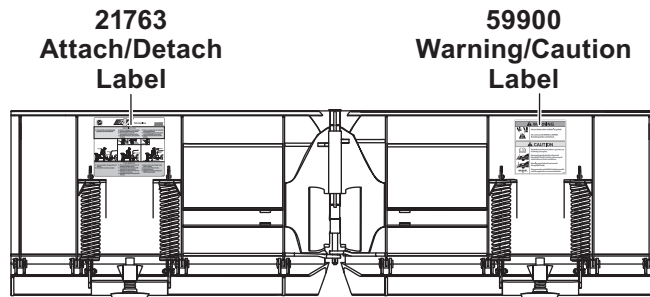

INSTALLATION INSTRUCTIONS

Select the above labels from the kit based on the type of mounting system on the snowplow.

ALL MOUNTING SYSTEMS

FISHER Splatter – 20238

Place on the DRIVER'S SIDE for EZ-V blades, and on the PASSENGER'S SIDE for ALL OTHER blades.

STORM GUARD™ Label (Painted Blades Only) – 26211

Place label on the DRIVER'S SIDE for ALL blades.

Identity Labels

Place on the CENTER DEFLECTOR for EZ-V blades, and on the DRIVER'S SIDE for ALL OTHER blades.

EZ-V Blades – 21706

XtremeV Blades – 44464

XV2 Blades – 43224

Minute Mount® SYSTEM

Attach/Detach and Warning/Caution Labels

EZ-V® Blades

Minute Mount® 2 SYSTEM

Warning/Caution Label – 59900

Place warning/caution label on the DRIVER'S SIDE for ALL blades.

XtremeV™ Blades

XV2™ Blades

EZ-V Blades

Warning/Caution Label

Warning/Caution Label

Attach/Detach Label – 27451

Attach/Detach Label