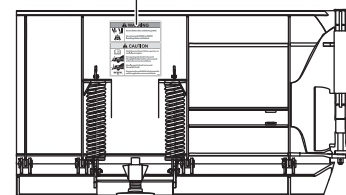

Warning/Caution Label