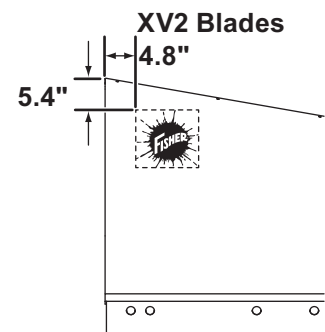

V-Plow Label Replacement Kit

PARTS LIST

Description	Minute Mount® System (EZ-V® blades)	Minute Mount® 2 System
FISHER® Splatter	20238	
STORM GUARD™ Label	26211 (for painted blades only)	
Identity Label	21706	44464 (XtremeV™)
		43224 (XV2™)
Warning/Caution Label	59900	
Attach/Detach Label	21763	27451

INSTALLATION INSTRUCTIONS

Select the above labels from the kit based on the type of mounting system on the snowplow.

ALL MOUNTING SYSTEMS

FISHER Splatter – 20238

Place on the DRIVER'S SIDE for EZ-V blades, and on the PASSENGER'S SIDE for ALL OTHER blades.

STORM GUARD™ Label (Painted Blades Only) – 26211

Place label on the DRIVER'S SIDE for ALL blades.

Identity Labels

Place on the CENTER DEFLECTOR for EZ-V blades, and on the DRIVER'S SIDE for ALL OTHER blades.