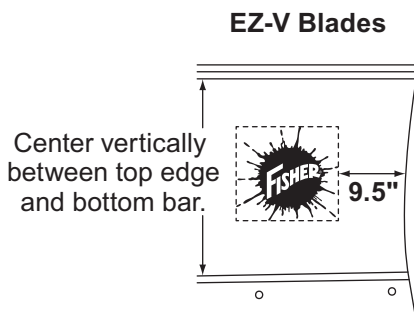

V-Plow Label Replacement Kit

PARTS LIST

Description	Minute Mount® System (EZ-V® blades)	Minute Mount® 2 System
FISHER® Splatter	20238	
STORM GUARD™ Label	26211 (for painted blades only)	
Identity Label	21706	44464 (XtremeV™)
		43224 (XV2™)
Warning/Caution Label	59900	
Attach/Detach Label	21763	27451

INSTALLATION INSTRUCTIONS

Select the above labels from the kit based on the type of mounting system on the snowplow.

ALL MOUNTING SYSTEMS

FISHER Splatter – 20238

Place on the DRIVER'S SIDE for EZ-V blades, and on the PASSENGER'S SIDE for ALL OTHER blades.