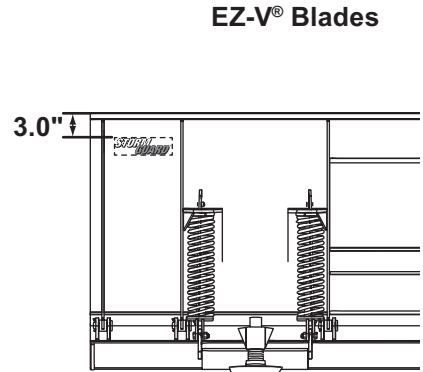

V-Plow Label Replacement Kit

PARTS LIST

Description	Minute Mount® System (EZ-V® blades)	Minute Mount® 2 System
FISHER® Splatter	20238	
STORM GUARD™ Label	26211 (for painted blades only)	
Identity Label	21706	44464 (XtremeV™)
		43224 (XV2™)
Warning/Caution Label	59900	
Attach/Detach Label	21763	27451

INSTALLATION INSTRUCTIONS

Select the above labels from the kit based on the type of mounting system on the snowplow.

ALL MOUNTING SYSTEMS

FISHER Splatter – 20238

Place on the DRIVER'S SIDE for EZ-V blades, and on the PASSENGER'S SIDE for ALL OTHER blades.

STORM GUARD™ Label (Painted Blades Only) – 26211

Place label on the DRIVER'S SIDE for ALL blades.

Identity Labels

Place on the CENTER DEFLECTOR for EZ-V blades, and on the DRIVER'S SIDE for ALL OTHER blades.