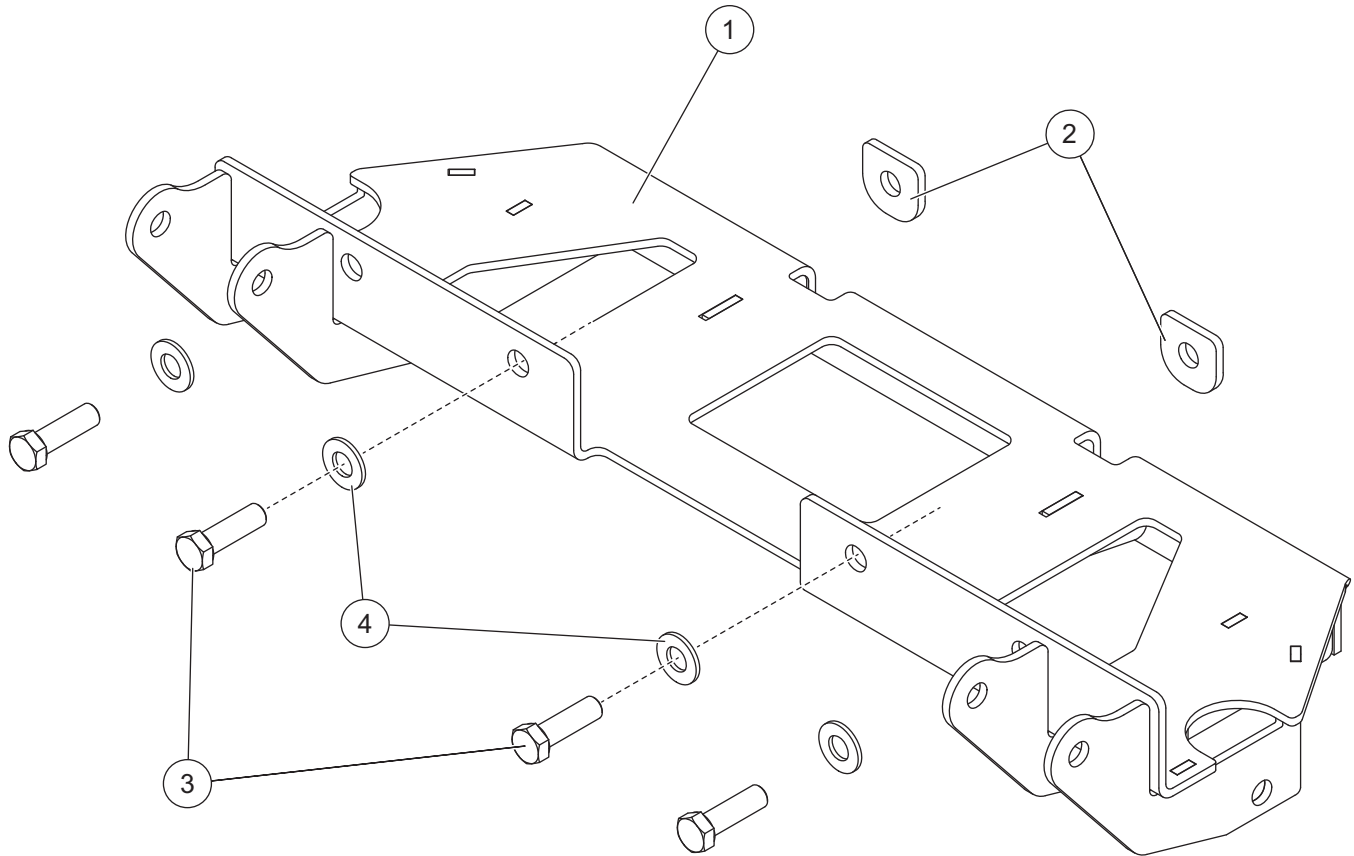

PARTS LIST

35133 Mount Kit							
Item	Part	Qty	Description	Item	Part	Qty	Description
1		1	Mount	ns	52596	1	UTV Vehicle Control Harness
2	26284	2	Spacer	ns	61548K	1	Plug Cover Kit
ns	52565	1	Vehicle Cable Assembly, Long	ns	41746	1	Bolt Bag
ns		12	Cable Tie	ns	90730	1	Fuse Kit, 200A
41746 Bolt Bag							
3		4	M12-1.25 x 40 Hex Cap Screw G8.8	4		4	1/2 Hardened Flat Washer
ns = not shown			M = Metric		G = Grade		