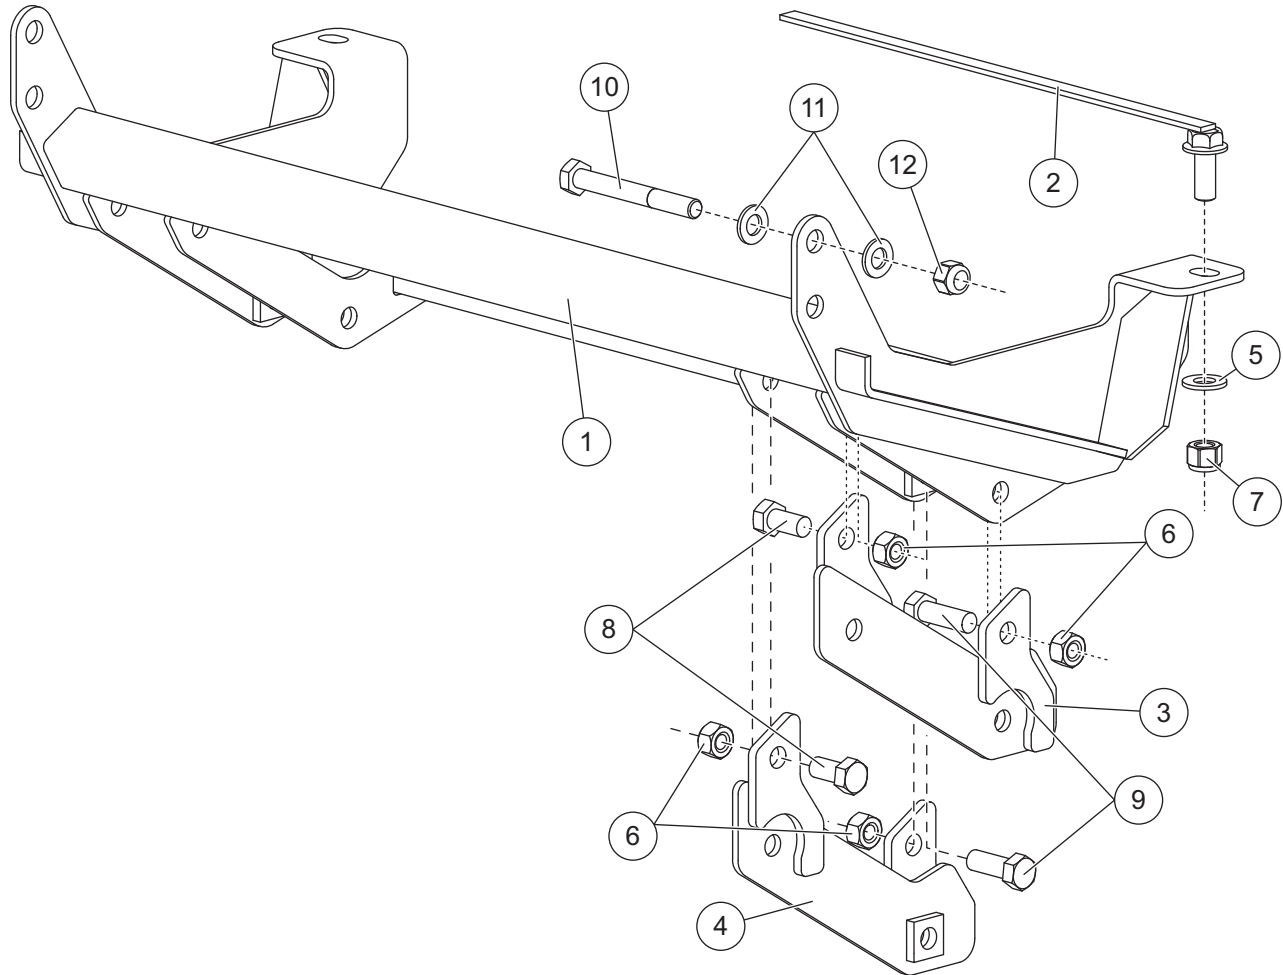

Mount Kit Personal Plow

GM Colorado/Canyon 2004 - 11 / Colorado/Canyon "Z71" 2004 - 09 31543-1

July 15, 2011
Lit. No. 48363, Rev. 01

PARTS LIST

31543-1 Mount Kit							
Item	Part	Qty	Description	Item	Part	Qty	Description
1		1	Truck Mount	3	40730	2	Left Extension Plate
2	63330	2	1/2-13 x 1-1/4 Flanged Cap Screw G5 w/Handle	4	40731	2	Right Extension Plate
				ns	28364	1	Bolt Bag 31543-1
28364 Bolt Bag 31543-1							
5		2	1/2 Hardened Flat Washer	9		4	1/2-13 x 1-1/2 Hex Cap Screw G5
6		8	1/2-13 Hex Locknut GB Distorted Thread	10		4	M12-1.25 x 100 Hex Cap Screw G8.8
7		2	1/2-13 Hex Locknut GB Topping	11		8	M12 Flat Washer, Regular
8		4	1/2-13 x 1 Hex Cap Screw G5	12		4	M12-1.25 Hex Locknut G9
ns = not shown			M = Metric		G = Grade		