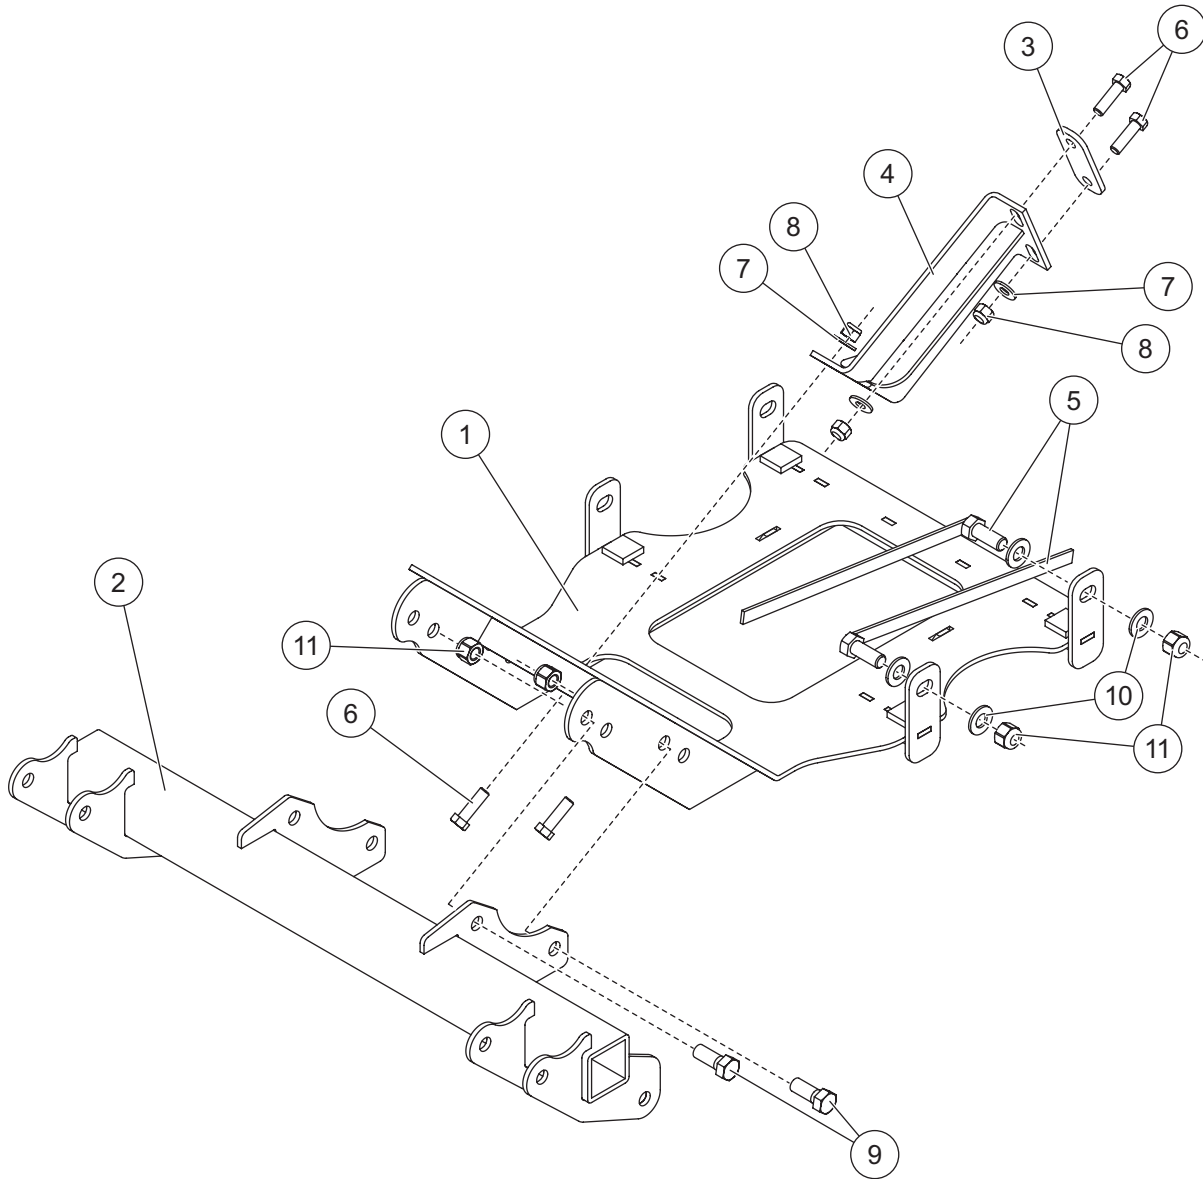

PARTS LIST

35144 Mount Kit							
Item	Part	Qty	Description	Item	Part	Qty	Description
1	76523	1	Skid Plate Assembly	ns	52565	1	Vehicle Cable Assembly, Long
2	41912	1	Mount	ns	52596	1	Vehicle Control Harness, UTV
3	76526	2	Strap Backer Plate	ns	61548K	1	Plug Cover Kit
4	76525	1	Bracket – DS	ns	76528	1	Bolt Bag
ns	76524	1	Bracket – PS	ns	90730	1	Fuse Kit, 200A
5	21314	4	1/2-13 x 1-1/4 Cap Screw G5 w/Handle	ns		12	Cable Tie
76528 Bolt Bag							
6		8	3/8-16 x 1-1/4 Hex Cap Screw G5	9		4	1/2-13 x 1-1/4 Hex Cap Screw G5
7		8	5/16 Washer Type A Wide	10		8	1/2 Hardened Flat Washer
8		8	3/8-16 Locknut GB	11		8	1/2-13 Locknut GB
ns = not shown				G = Grade			