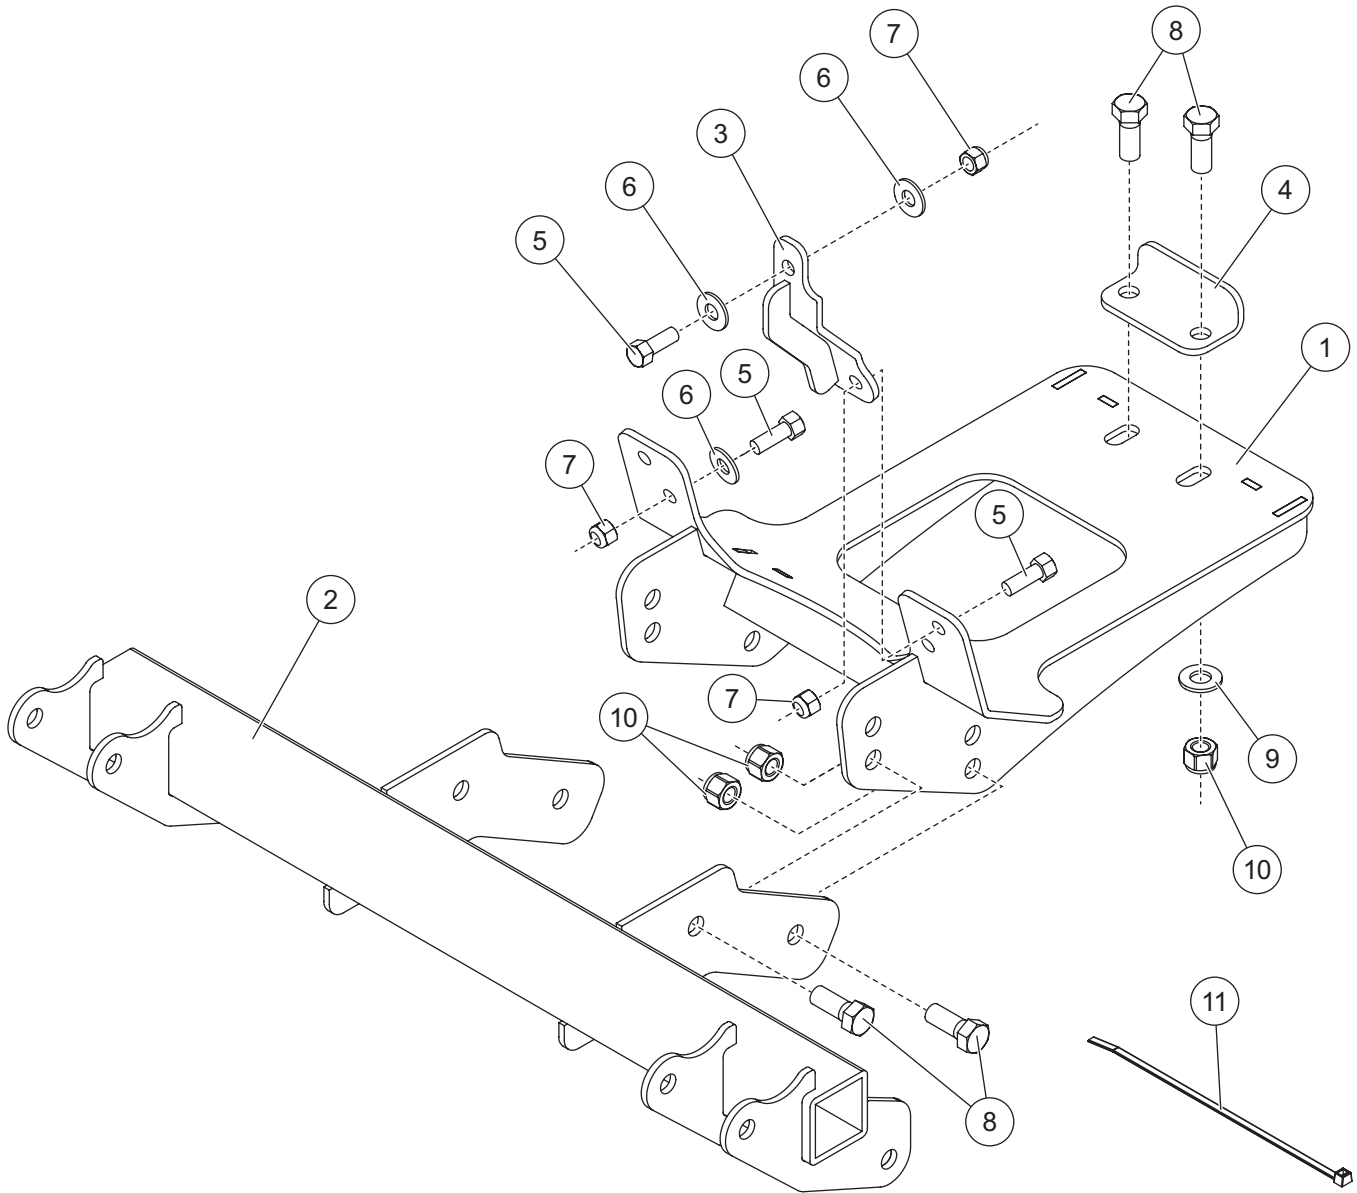

PARTS LIST

35145 Mount Kit							
Item	Part	Qty	Description	Item	Part	Qty	Description
1	76532	1	Skid Plate Assembly	ns	52596	1	Vehicle Control Harness, UTV
2	76536	1	Mount	ns	61548K	1	Plug Cover Kit
3	76534	1	Bracket – DS	ns	76538	1	Bolt Bag
ns	76533	1	Bracket – PS	ns	90730	1	Fuse Kit, 200A
4	76535	1	Hanger Bracket	ns		12	Cable Ties
ns	52565	1	Vehicle Cable Assembly, Long				
76538 Bolt Bag							
5		6	3/8-16 x 1 Hex Cap Screw G5	9		2	1/2 Hardened Flat Washer
6		6	3/8 Flat Washer Type A Wide	10		6	1/2-13 Locknut GB
7		6	3/8-16 Locknut GB	11		3	8" Zip Tie
8		6	1/2-13 x 1-1/4 Hex Cap Screw G5				
ns = not shown				G = Grade			