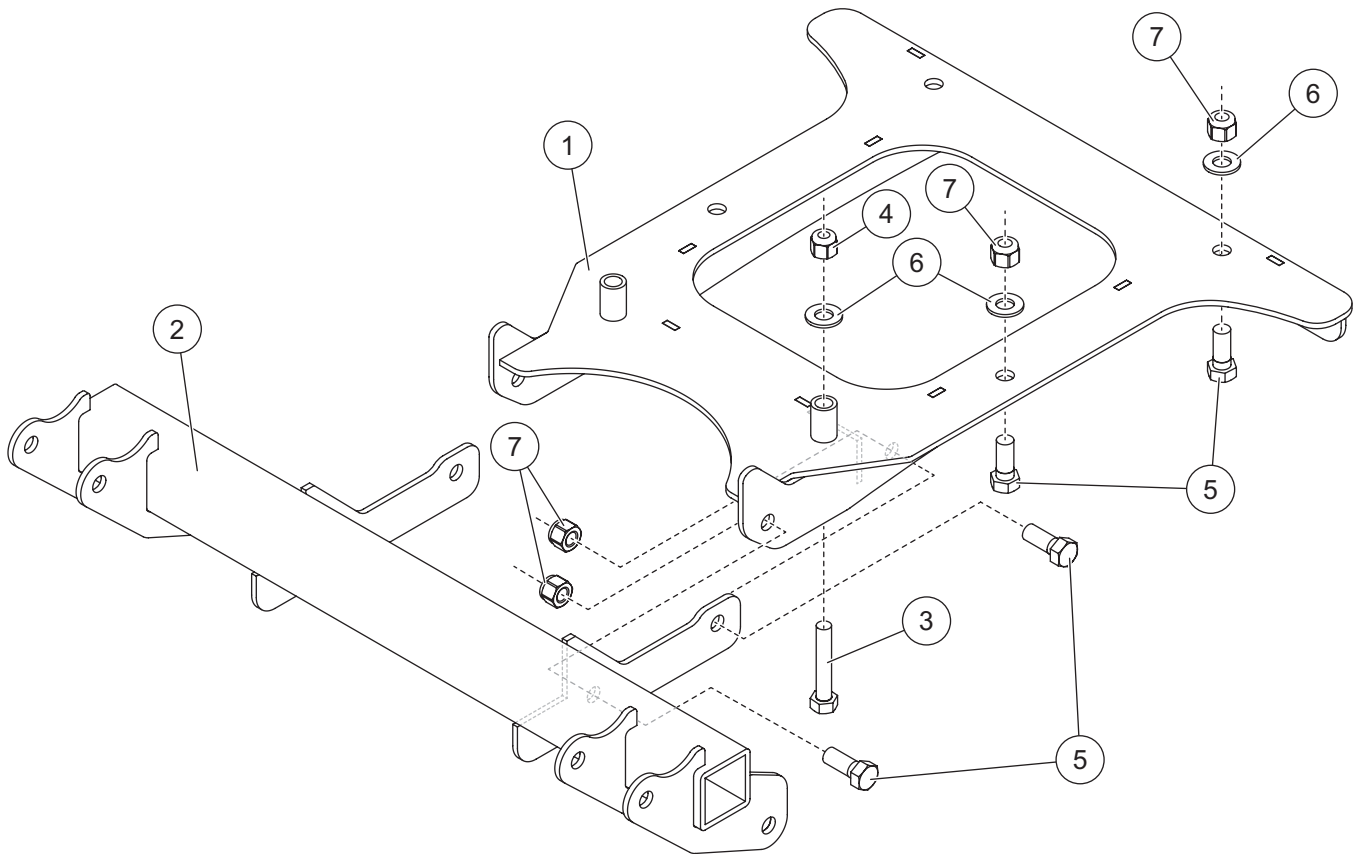

PARTS LIST

35146 Mount Kit							
Item	Part	Qty	Description	Item	Part	Qty	Description
1	76560	1	Skid Plate Assembly	ns	52596	1	Vehicle Control Harness, UTV
2	76561	1	Mount	ns	61548K	1	Plug Cover Kit
ns	76563	1	Bolt Bag	ns	90730	1	Fuse Kit, 200A
ns	52565	1	Vehicle Cable Assembly, Long	ns		12	Cable Tie
76563 Bolt Bag							
3		2	7/16-20 x 2-1/2 Hex Cap Screw G8	6		6	1/2 Hardened Flat Washer
4		2	7/16-20 Hex Locknut G8	7		8	1/2-13 Locknut GB
5		8	1/2-13 x 1-1/4 Hex Cap Screw G5				
ns = not shown				G = Grade			