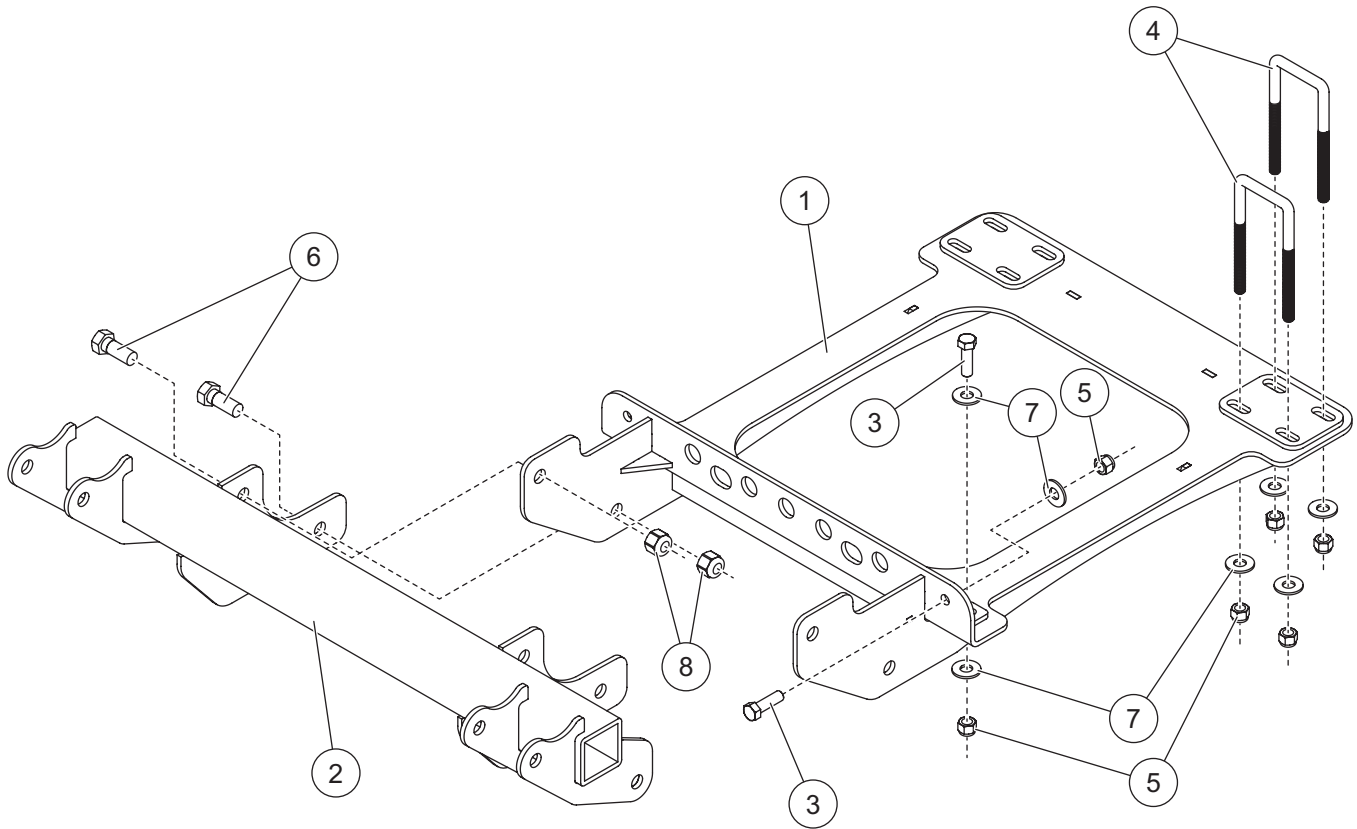

PARTS LIST

35148 Mount Kit							
Item	Part	Qty	Description	Item	Part	Qty	Description
1	76655	1	Skid Plate Assembly	ns	52565	1	Vehicle Cable Assembly, Long
2	76656	1	Mount	ns	52596	1	Vehicle Control Harness, UTV
ns	76658	1	Bolt Bag	ns	61548K	1	Plug Cover
ns		12	Cable Tie	ns	90730	1	Fuse Kit, 200A
76658 Bolt Bag							
3		4	3/8-16 x 1-1/4 Hex Cap Screw G5	6		4	1/2-13 x 1-1/4 Hex Cap Screw G5
4		4	3/8-16 x 3 Square U-Bolt G2	7		14	3/8 Hardened Flat Washer
5		12	3/8-16 Locknut GB	8		4	1/2-13 Locknut GB
ns = not shown				G = Grade			