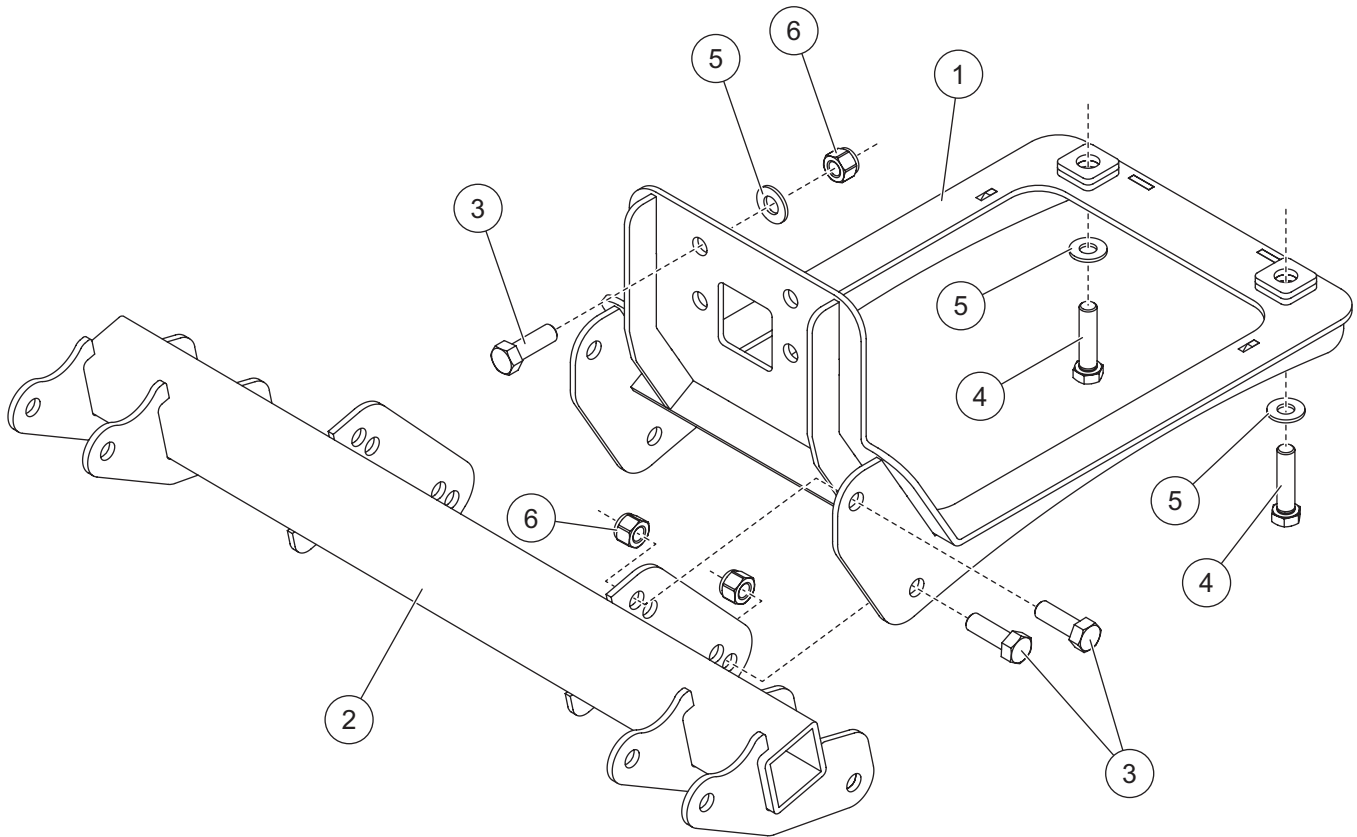

**PARTS LIST**

| 35147 Mount Kit |       |     |                                   |      |        |            |                                  |
|-----------------|-------|-----|-----------------------------------|------|--------|------------|----------------------------------|
| Item            | Part  | Qty | Description                       | Item | Part   | Qty        | Description                      |
| 1               | 76680 | 1   | Skid Plate Assembly               | ns   | 52565  | 1          | Vehicle Cable Assembly, Long     |
| 2               | 76681 | 1   | Mount                             | ns   | 52596  | 1          | Vehicle Control Harness, UTV     |
| ns              | 76683 | 1   | Bolt Bag                          | ns   | 61548K | 1          | Plug Cover                       |
| ns              |       | 12  | Cable Tie                         | ns   | 90730  | 1          | Fuse Kit, 200A                   |
| 76683 Bolt Bag  |       |     |                                   |      |        |            |                                  |
| 3               |       | 8   | 1/2-13 x 1-1/2 Hex Cap Screw G5   | 5    |        | 6          | 1/2 Hardened Flat Washer, Type 1 |
| 4               |       | 2   | M12-1.75 x 50 Hex Cap Screw G10.9 | 6    |        | 8          | 1/2-13 Hex Locknut GB            |
|                 |       |     | ns = not shown                    |      |        | M = Metric | G = Grade                        |