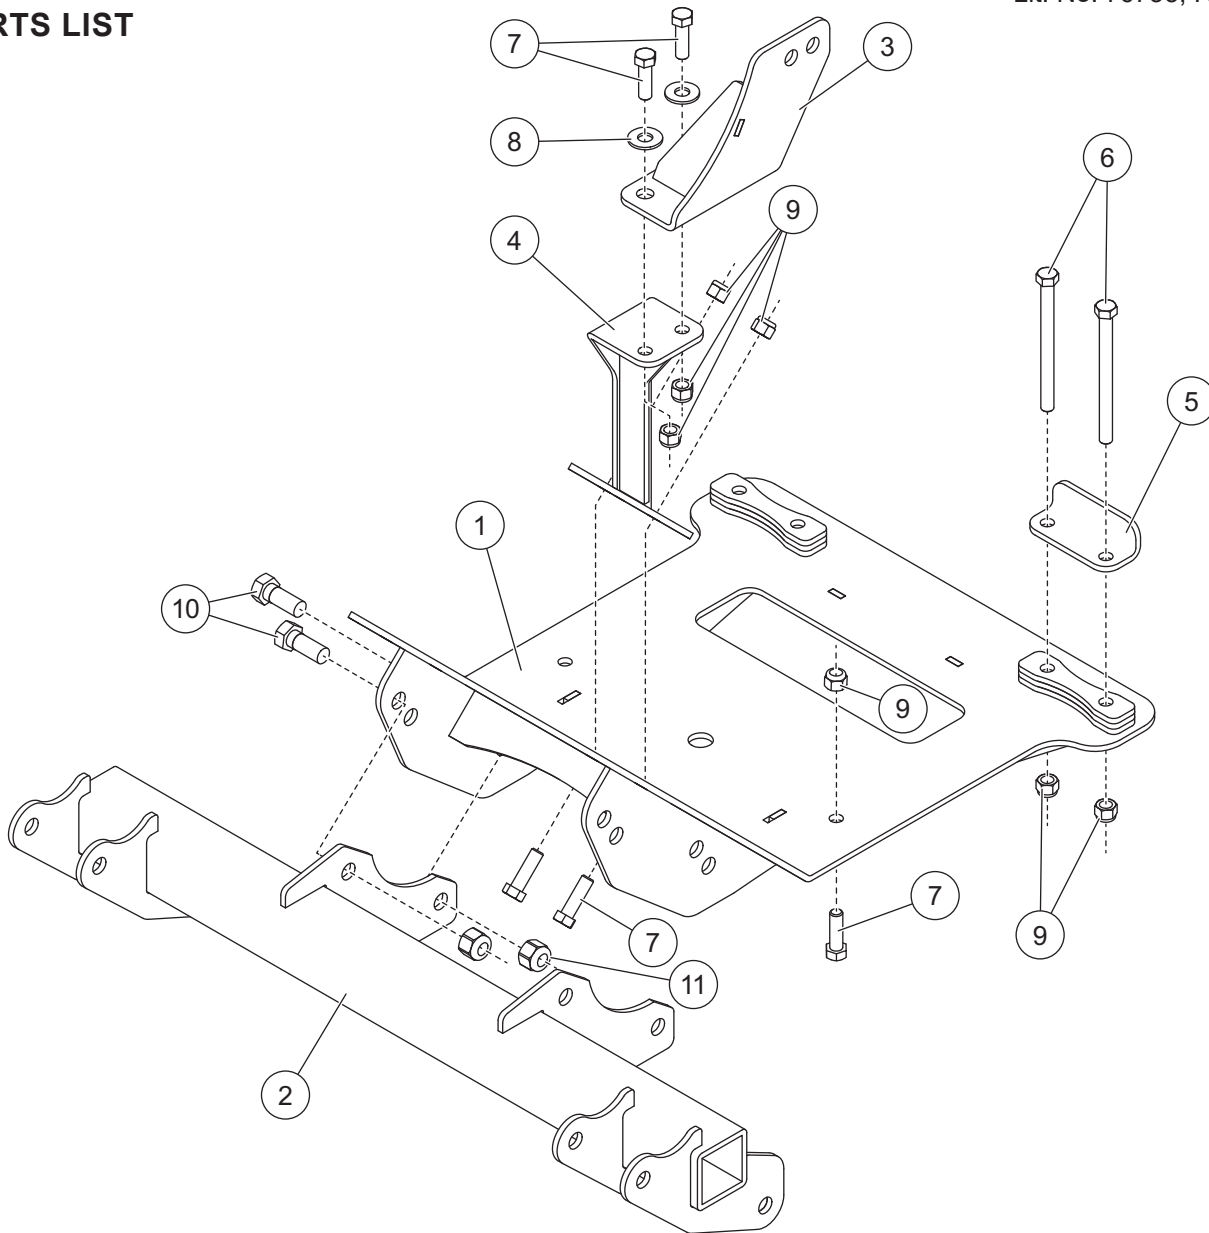

**PARTS LIST**

35152 Mount Kit							
Item	Part	Qty	Description	Item	Part	Qty	Description
1	76725	1	Skid Plate Assembly	ns	52565	1	Vehicle Cable Assembly, Long
2	41912	1	Mount	ns	52596	1	Vehicle Control Harness, UTV
3	76726	1	Upper Bracket Assembly - DS	ns	61548K	1	Plug Cover Kit
4	76727	1	Bracket Assembly - DS	ns	76732	1	Bolt Bag
5	76728	2	Bracket	ns	90730	1	Fuse Kit, 200A
ns	76729	1	Upper Bracket Assembly - PS	ns		12	Cable Tie
ns	76730	1	Bracket Assembly - PS				
76732 Bolt Bag							
6		4	3/8-16 x 5 Hex Cap Screw G5	9		14	3/8-16 Locknut GB
7		10	3/8-16 x 1-1/4 Hex Cap Screw G5	10		4	1/2-13 x 1-1/4 Hex Cap Screw G5
8		4	3/8 Flat Washer	11		4	1/2-13 Locknut GB
ns = not shown				G = Grade			