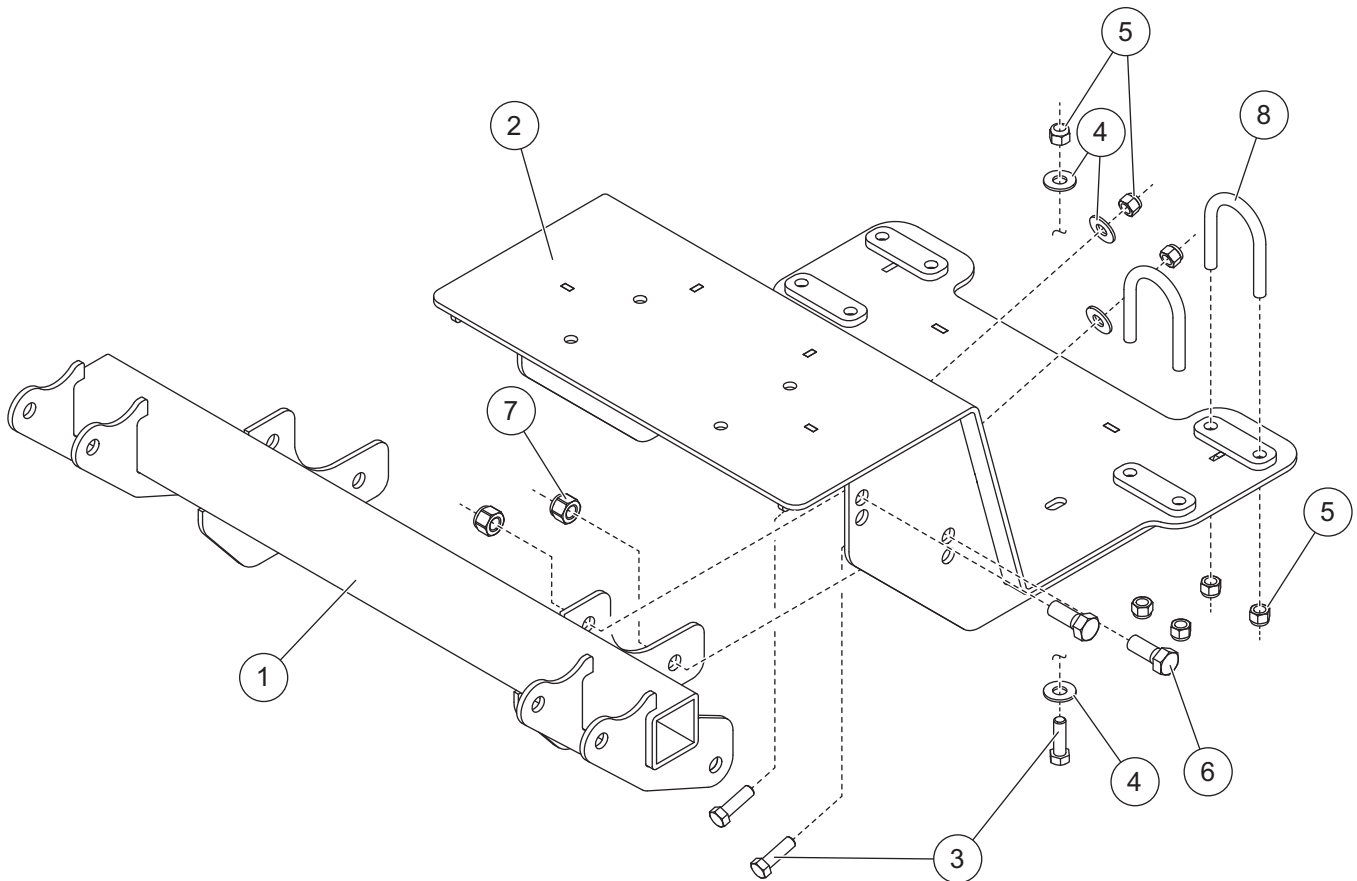

PARTS LIST

35153 Mount Kit							
Item	Part	Qty	Description	Item	Part	Qty	Description
1	76656	1	Mount Beam	ns	52565	1	Vehicle Cable Assembly, Long
2	76740	1	Skid Plate Assembly	ns	52596	1	Vehicle Control Harness, UTV
ns	76742	1	Bolt Bag	ns	90730	1	Fuse Kit, 200A
ns	61548K	1	Plug Cover Kit	ns		12	Cable Tie
76742 Bolt Bag							
3		6	3/8-16 x 1-1/4 Hex Cap Screw G5	6		4	1/2-13 x 1-1/4 Hex Cap Screw G5
4		8	3/8 Flat Washer	7		4	1/2-13 Hex Locknut GB
5		14	3/8-16 Hex Locknut GB	8	57291	4	3/8-16 x 1-3/4 x 2-3/4 U-Bolt
ns = not shown				G = Grade			