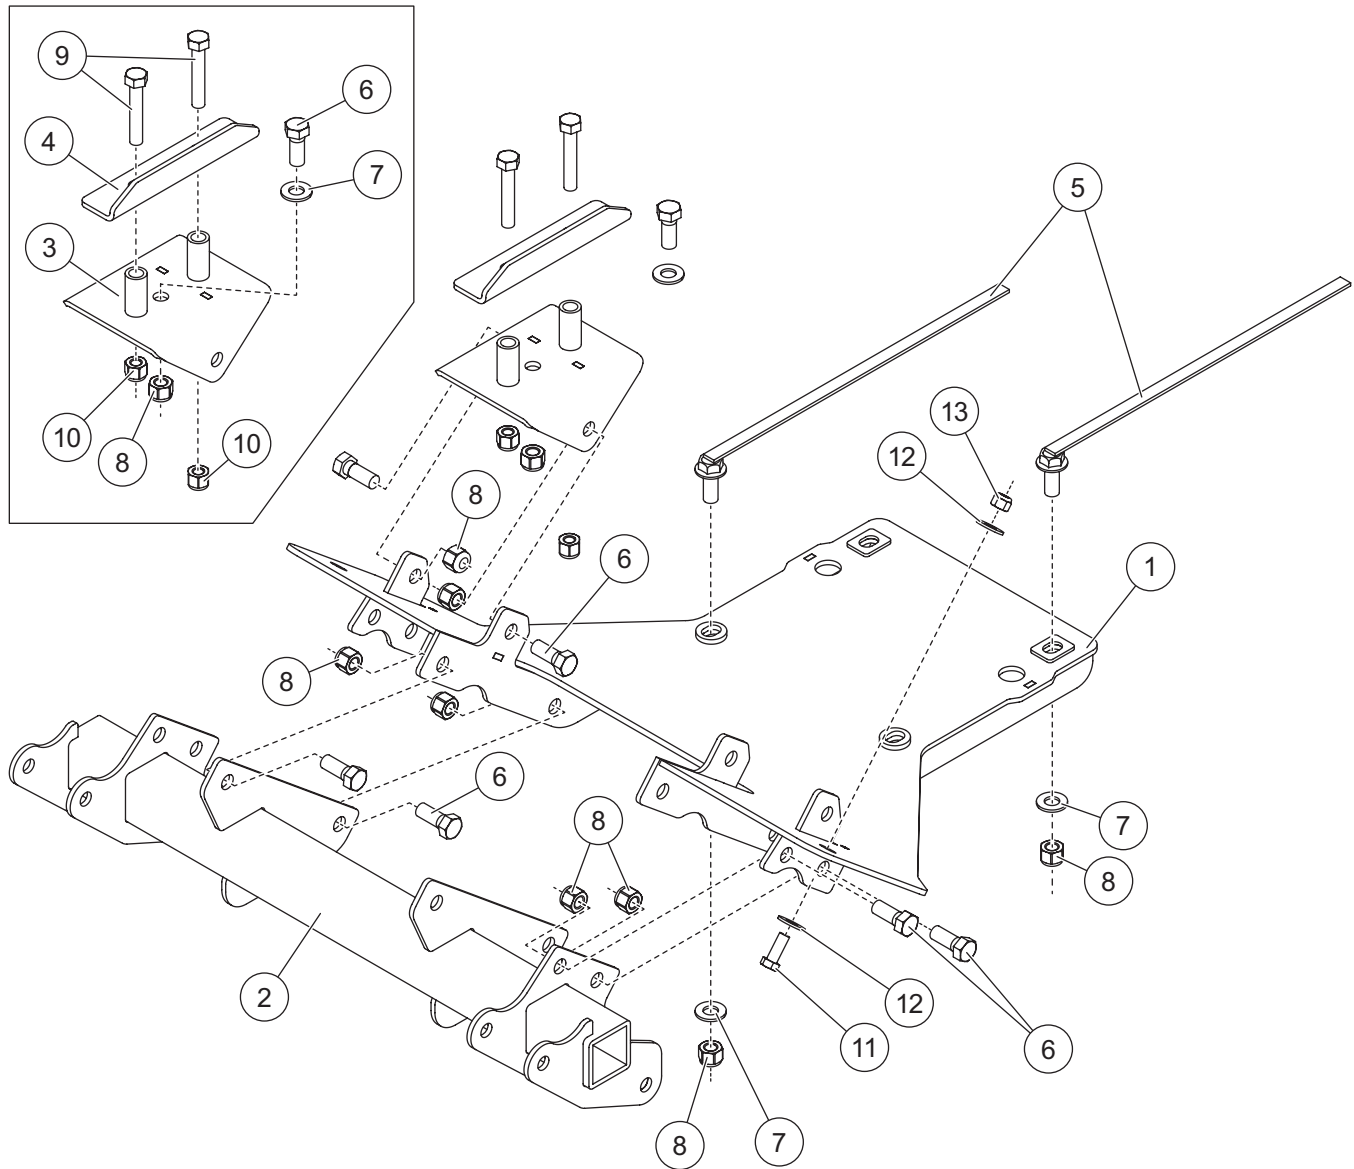

PARTS LIST

35154 Mount Kit							
Item	Part	Qty	Description	Item	Part	Qty	Description
1	76801	1	Skid Plate Assembly	ns	76804	1	Bolt Bag
2	76800	1	Mount	ns	52565	1	Vehicle Cable Assembly, Long
3	76802	2	Hanger Assembly	ns	52596	1	Vehicle Control Harness, UTV
4	52878	2	Bracket	ns	61548K	1	Plug Cover Kit
5	63330	4	1/2-13 x 1-1/4 Hex Flange Cap Screw w/Handle	ns	90730	1	Fuse Kit, 200A
				ns		12	Cable Tie
76804 Bolt Bag							
6		14	1/2-13 x 1-1/4 Hex Cap Screw G5	10		4	7/16-20 Hex Locknut GB
7		6	1/2 Hardened Flat Washer, Type 1	11		2	3/8-16 x 1 Hex Cap Screw G5
8		18	1/2-13 Hex Locknut GB	12		4	3/8 Flat Washer, Type A Wide
9		4	7/16-20 x 2-1/2 Hex Cap Screw G8	13		2	3/8-16 Hex Locknut GB
ns = not shown				G = Grade			