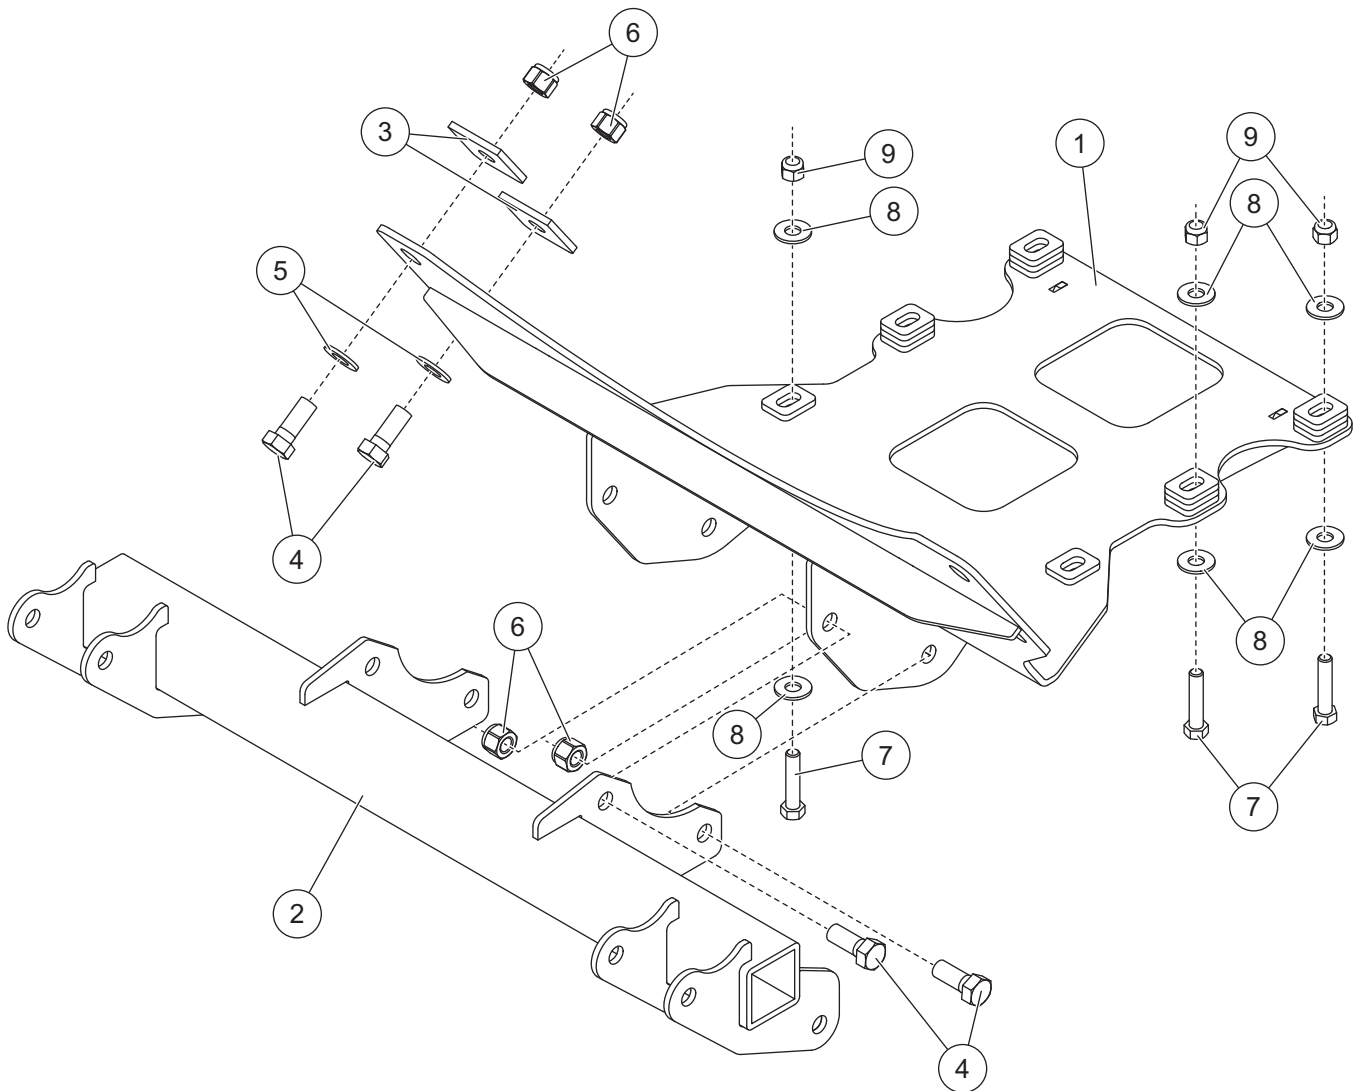

PARTS LIST

35156 Mount Kit						
Item	Part	Qty	Description	Item	Part	Qty Description
1	76850	1	Skid Plate Assembly	ns	52565	1 Vehicle Cable Assembly, Long
2	41912	1	Mount Beam	ns	52596	1 Vehicle Control Harness, UTV
3	41453	4	Backer Plate	ns	90730	1 Fuse Kit, 200A
ns	76852	1	Bolt Bag	ns		12 Cable Tie
ns	61548K	1	Plug Cover Kit			
76852 Bolt Bag						
4		8	1/2-13 x 1-1/4 Hex Cap Screw G5	7		6 3/8-16 x 1-3/4 Hex Cap Screw G5
5		4	1/2 Hardened Flat Washer Type 1	8		12 3/8 Flat Washer Type A Wide
6		8	1/2-13 Hex Locknut GB	9		6 3/8-16 Hex Locknut GB
			ns = not shown			
				G = Grade		