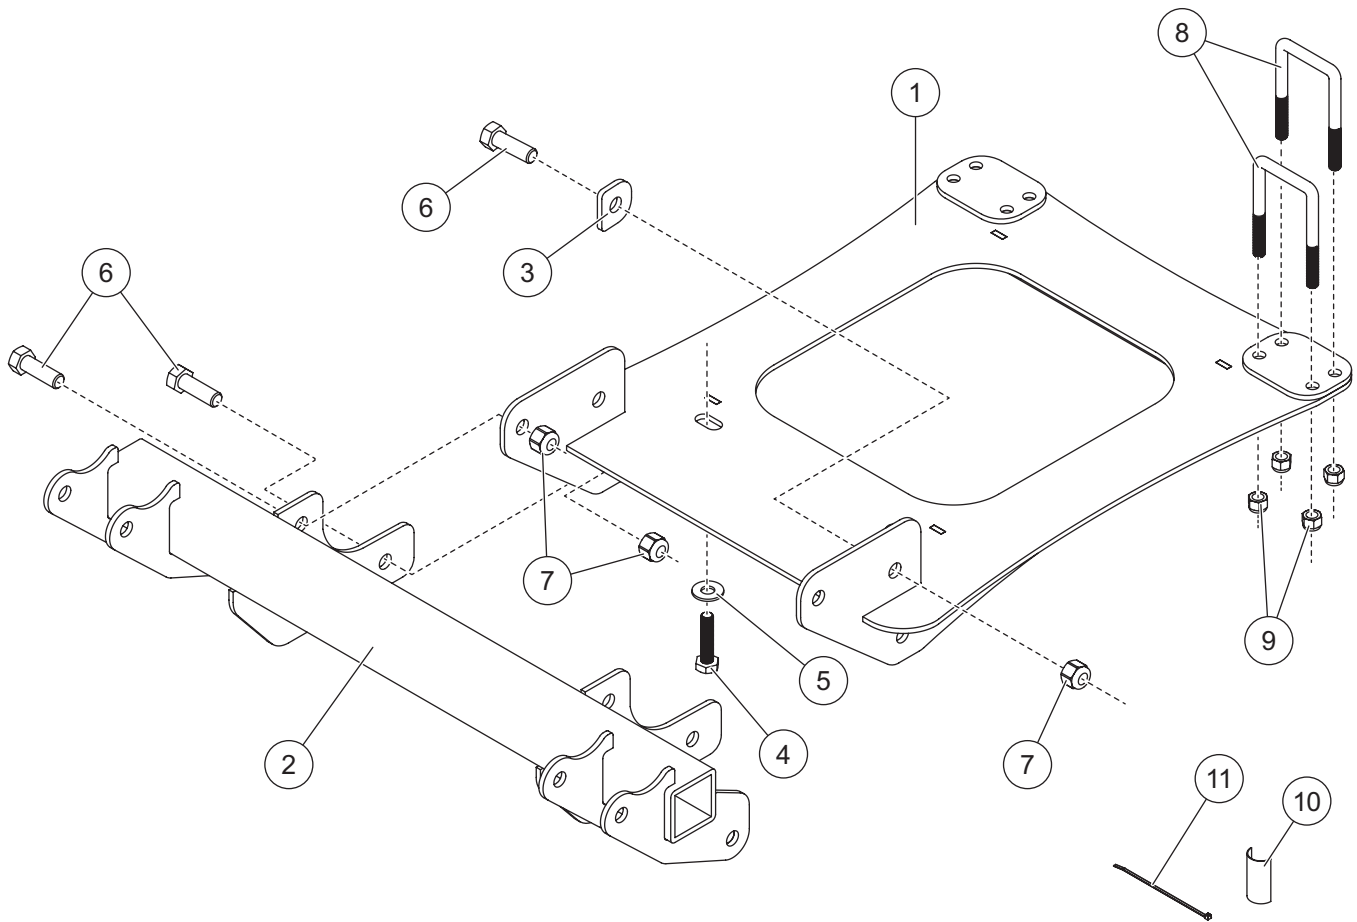

PARTS LIST

35157 Mount Kit							
Item	Part	Qty	Description	Item	Part	Qty	Description
1	76860	1	Skid Plate Assembly	ns	52565	1	Vehicle Cable Assembly, Long
2	76656	1	Mount	ns	52596	1	Vehicle Control Harness, UTV
3	26284	2	Painted Spacer	ns	90730	1	Fuse Kit, 200A
ns	76862	1	Bolt Bag	ns		12	Cable Tie
ns	61548K	1	Plug Cover Kit				
76862 Bolt Bag							
4		2	M10-1.25 x 45 Hex Cap Screw G8.8	8		4	3/8-16 x 2 x 3 Square U-Bolt G2
5		2	M10 Flat Washer	9		8	3/8-16 Hex Locknut GB
6		6	1/2-13 x 1-1/2 Hex Cap Screw G5	10		2	Anti-Chafing Material
7		6	1/2-13 Hex Locknut GB	11		4	Cable Tie
ns = not shown		M = Metric				G = Grade	