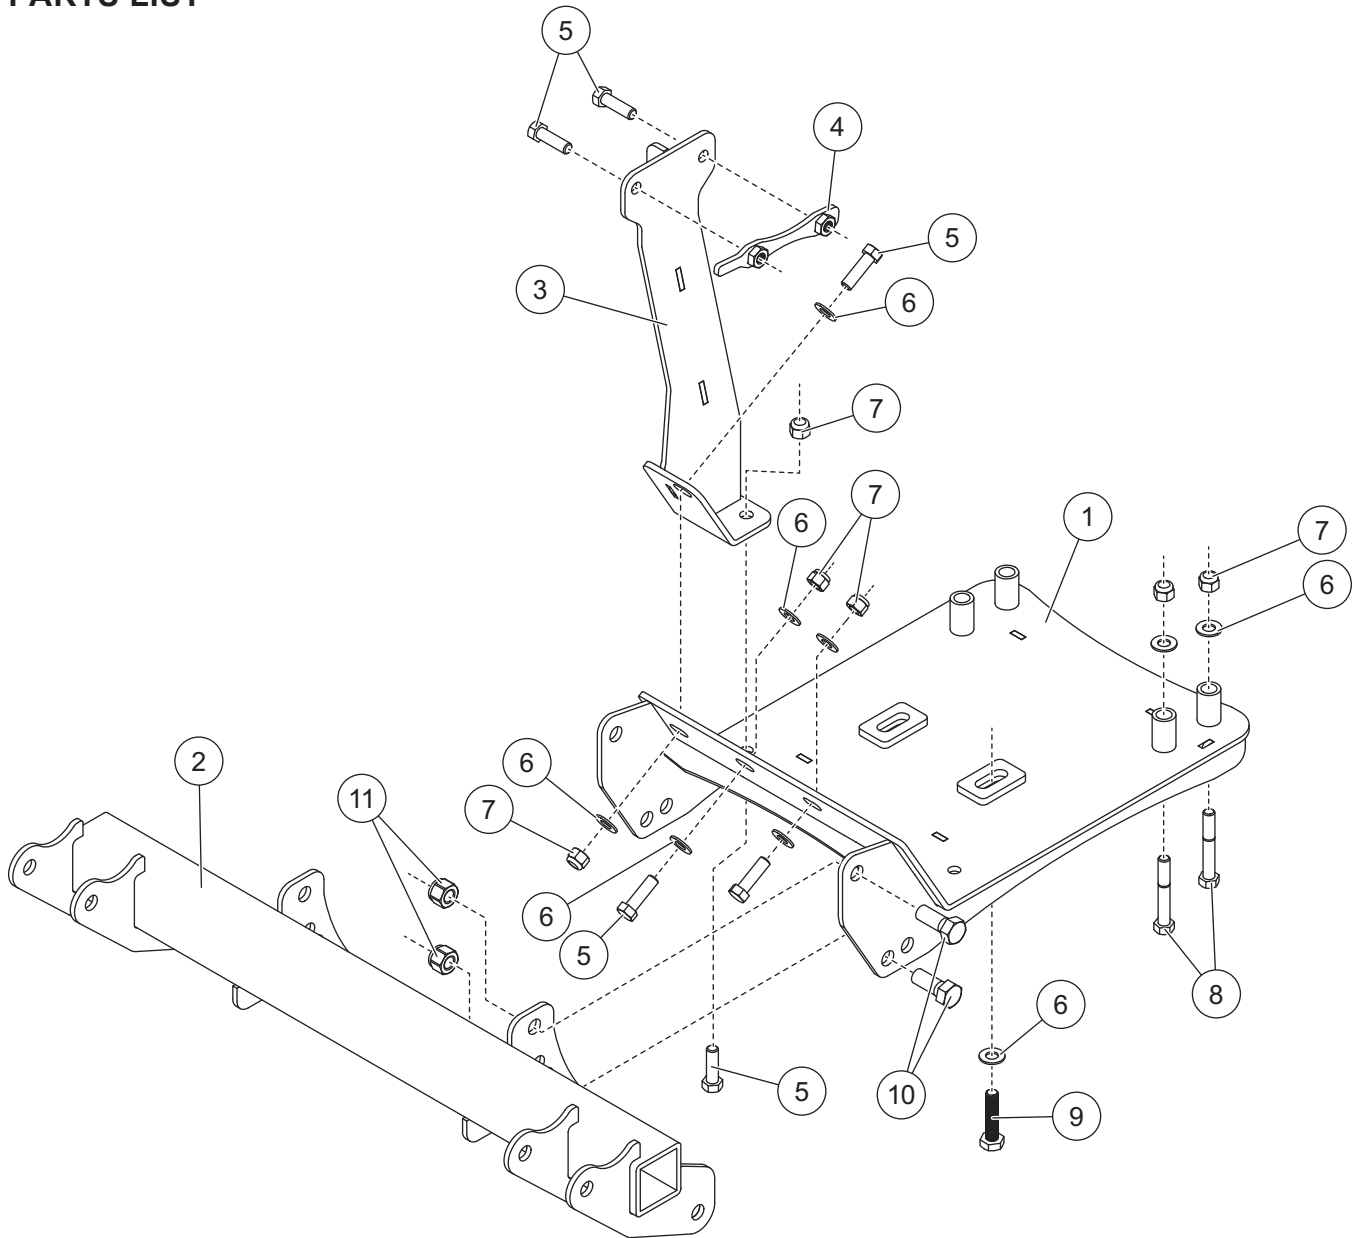

# Mount Kit Tracker SVX 1000 2020

New Holland Rustler 850 / Textron Stampede Series / Havoc 2018-\_\_ 35159

August 1, 2021  
Lit. No. 77057, Rev. 03

## PARTS LIST

35159 Mount Kit						
Item	Part	Qty	Description	Item	Part	Qty Description
1	77050	1	Skid Plate Assembly	ns	52565	1 Vehicle Cable Assembly, Long
2	76681	1	Mount Beam	ns	52596	1 Vehicle Control Harness, UTV
3	77052	1	Bracket – PS	ns	61548K	1 Plug Cover Kit
ns	77051	1	Bracket – DS	ns	77056	1 Bolt Bag
4	77053	2	Nut Bar	ns	90730	1 Fuse Kit, 200A
77056 Bolt Bag						
5		10	3/8-16 x 1-1/4 Hex Cap Screw G5	9		2 M10-1.25 x 45 Hex Cap Screw G8.8
6		14	3/8 Flat Washer Type A Narrow	10		4 1/2-13 x 1-1/4 Hex Cap Screw G5
7		10	3/8-16 Hex Locknut GB	11		4 1/2-13 Hex Locknut GB
8		4	3/8-16 x 2-1/4 Hex Cap Screw G5			
ns = not shown			M = Metric	G = Grade		