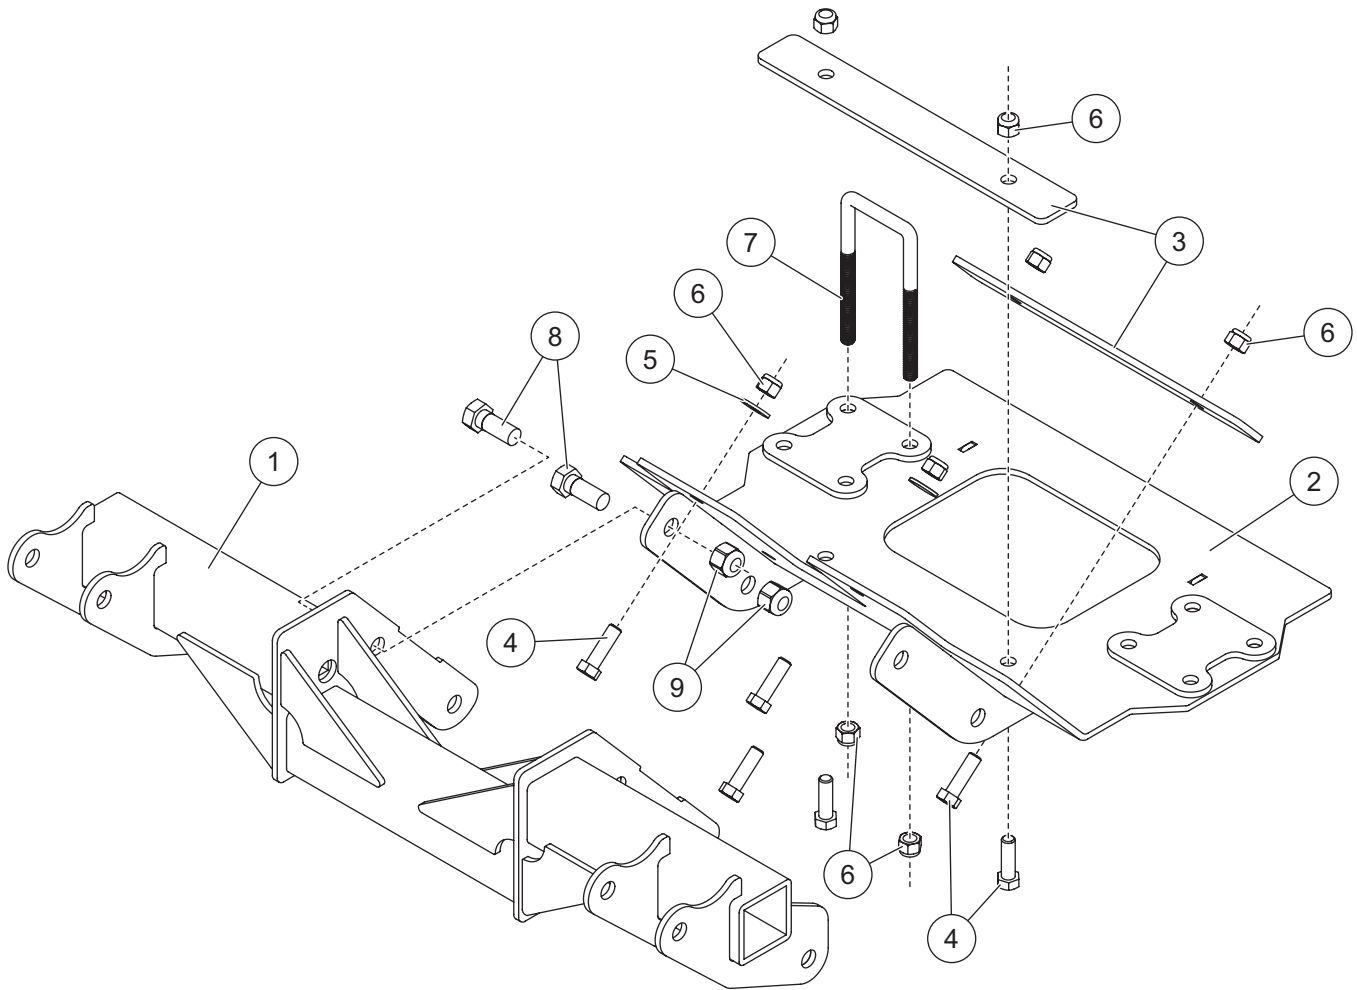

PARTS LIST

35132 Mount Kit							
Item	Part	Qty	Description	Item	Part	Qty	Description
1	70516	1	Mount Beam	ns	52565	1	Vehicle Cable Assembly, Long
2	70517	1	Skid Plate Assembly	ns	52596	1	Vehicle Control Harness, UTV
3	70518	2	Support Plate	ns	90730	1	Fuse Kit, 200A
ns	70515	1	Bolt Bag	ns		12	Cable Tie
ns	61548K	1	Plug Cover Kit				
70515 Bolt Bag							
4		6	3/8-16 x 1-1/4 Hex Cap Screw G5	7		4	3/8-16 x 2 x 3 Square U-Bolt
5		2	3/8 Flat Washer	8		4	1/2-13 x 1-1/4 Hex Cap Screw G5
6		14	3/8-16 Locknut GB	9		4	1/2-13 Locknut GB
ns = not shown				G = Grade			