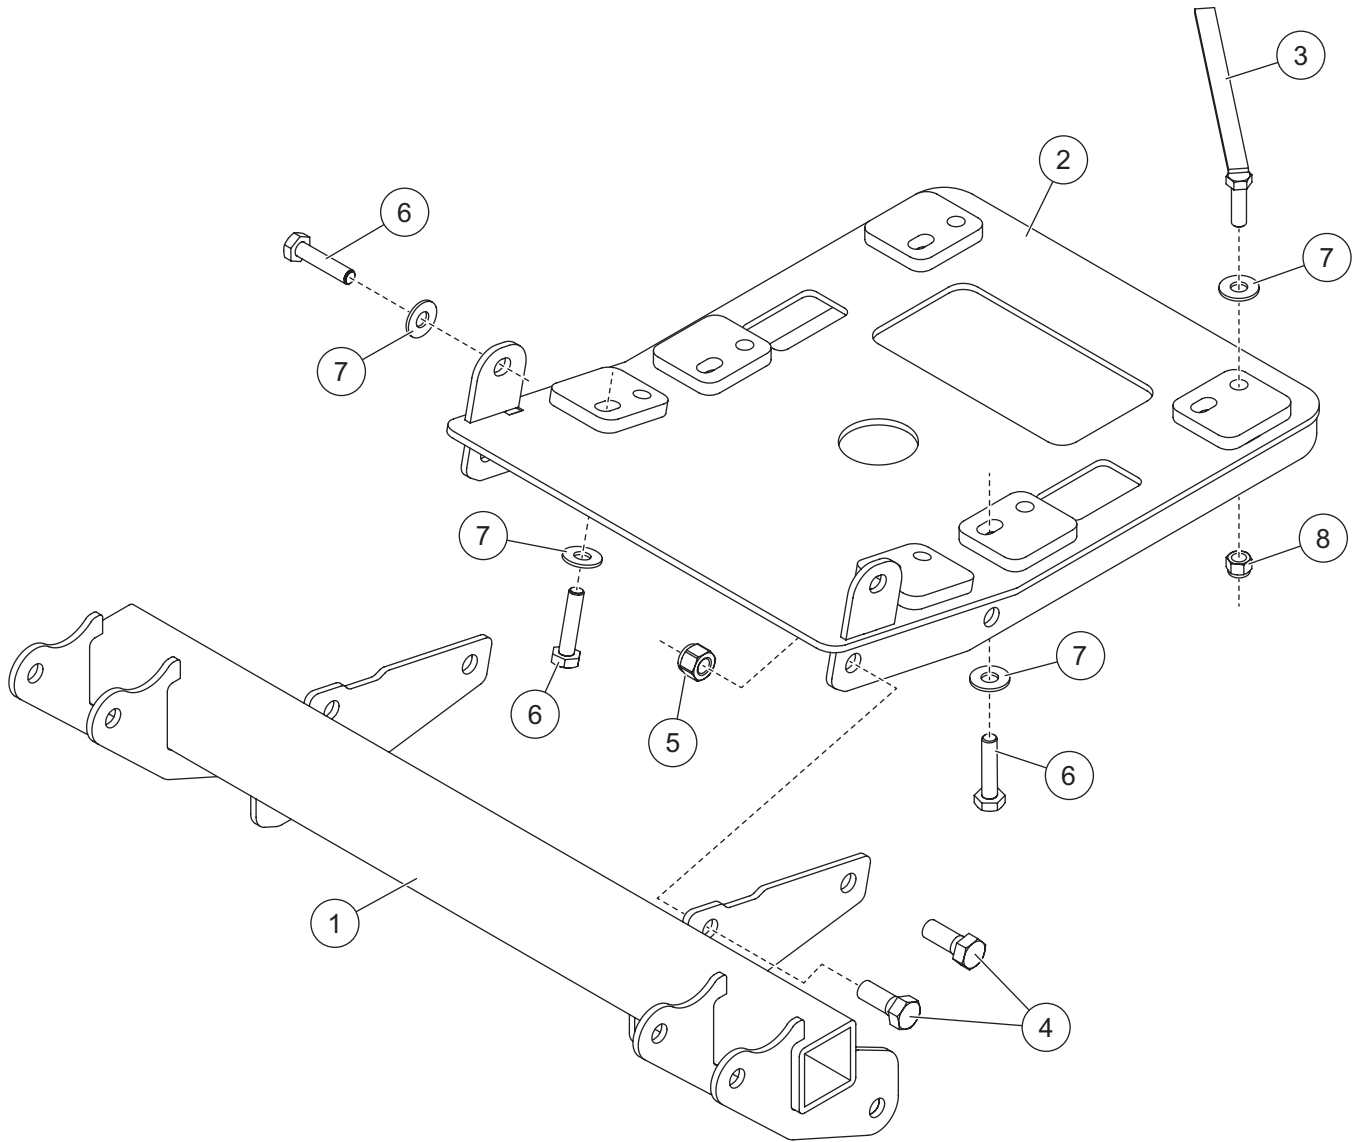

**PARTS LIST**

35141 Mount Kit						
Item	Part	Qty	Description	Item	Part	Qty Description
1	78526	1	Mount Beam	ns	52565	1 Vehicle Cable Assembly, Long
2	78525	1	Skid Plate Assembly	ns	52596	1 Vehicle Control Harness, UTV
3	28043	2	3/8-16 x 1-1/4 Cap Screw G5 w/Handle	ns	90730	1 Fuse Kit, 200A
ns	78530	1	Bolt Bag	ns		12 Cable Tie
ns	61548K	1	Plug Cover Kit			
78530 Bolt Bag						
4		4	1/2-13 x 1-1/4 Hex Cap Screw G5	7		8 3/8 Flat Washer
5		4	1/2-13 Hex Locknut GB	8		2 3/8-16 Hex Locknut GB
6		6	M10-1.25 x 45 Hex Cap Screw			
ns = not shown			M = Metric		G = Grade	