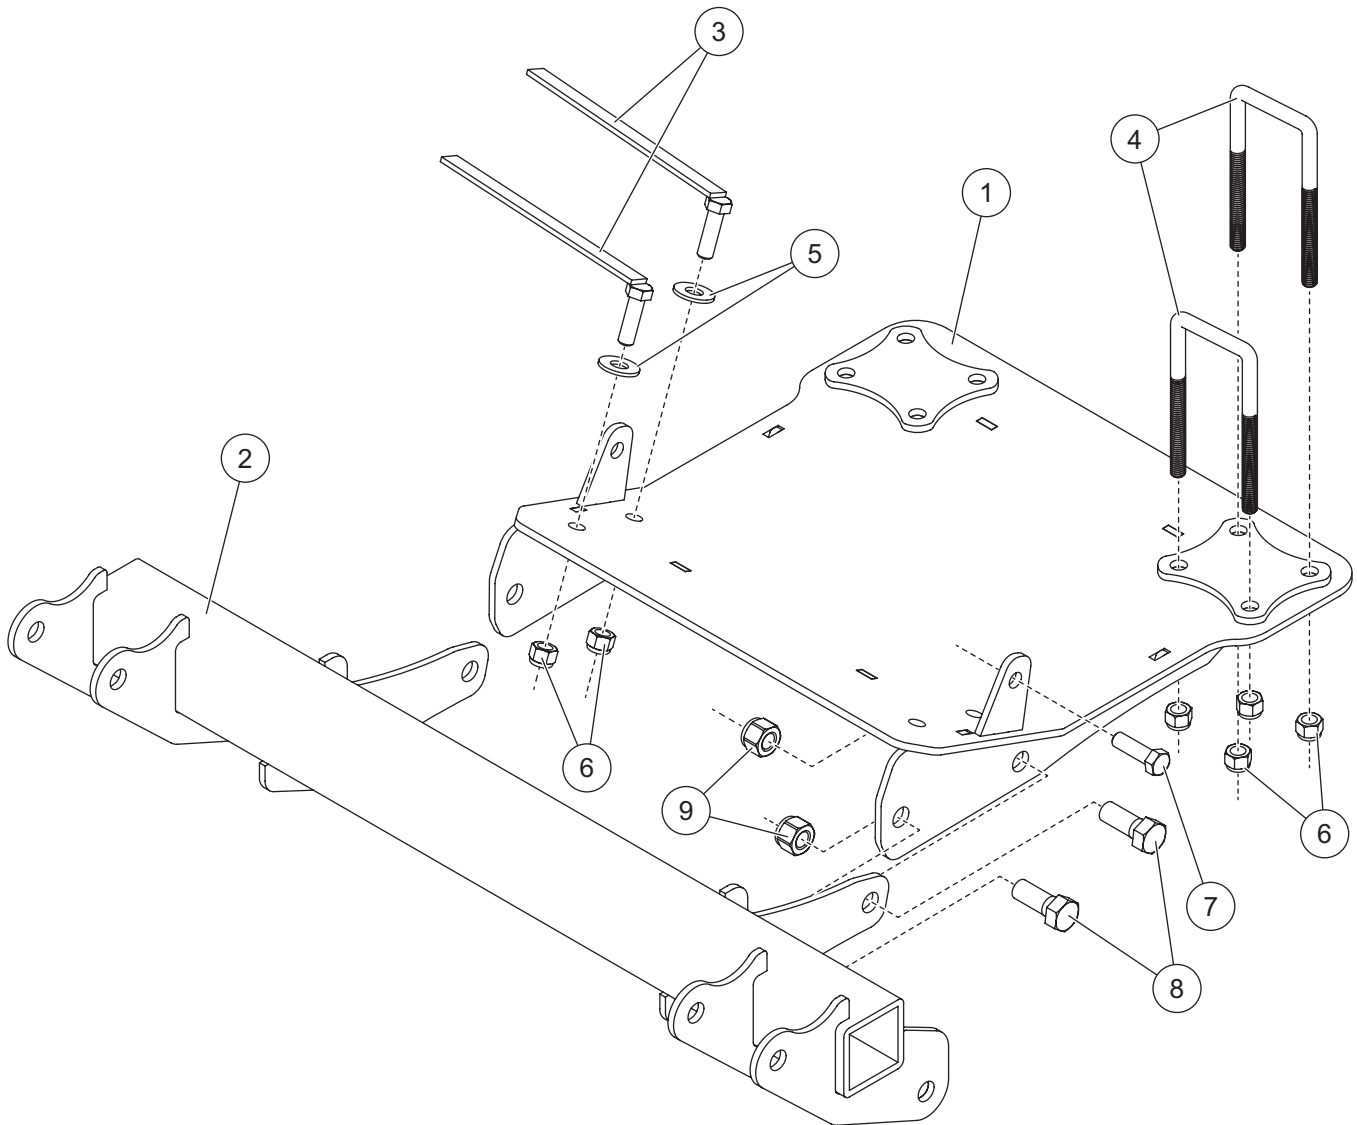

PARTS LIST

35149 Mount Kit						
Item	Part	Qty	Description	Item	Part	Qty Description
1	78720	1	Skid Plate Assembly	ns	52565	1 Vehicle Cable Assembly, Long
2	78721	1	Mount Beam	ns	52596	1 Vehicle Control Harness, UTV
3	28043	4	3/8-16 x 1-1/4 Cap Screw G5 w/Handle	ns	90730	1 Fuse Kit, 200A
ns	78723	1	Bolt Bag	ns		12 Cable Tie
ns	61548K	1	Plug Cover Kit			
78723 Bolt Bag						
4		4	3/8 x 2 x 3 Square U-Bolt G2	7		2 M10-1.25 x 30 Hex Cap Screw G8.8
5		4	3/8 Flat Washer Type A Wide	8		4 1/2-13 x 1-1/4 Hex Cap Screw G5
6		12	3/8-16 Hex Locknut GB	9		4 1/2-13 Hex Locknut GB
ns = not shown			G = Grade		M = Metric	