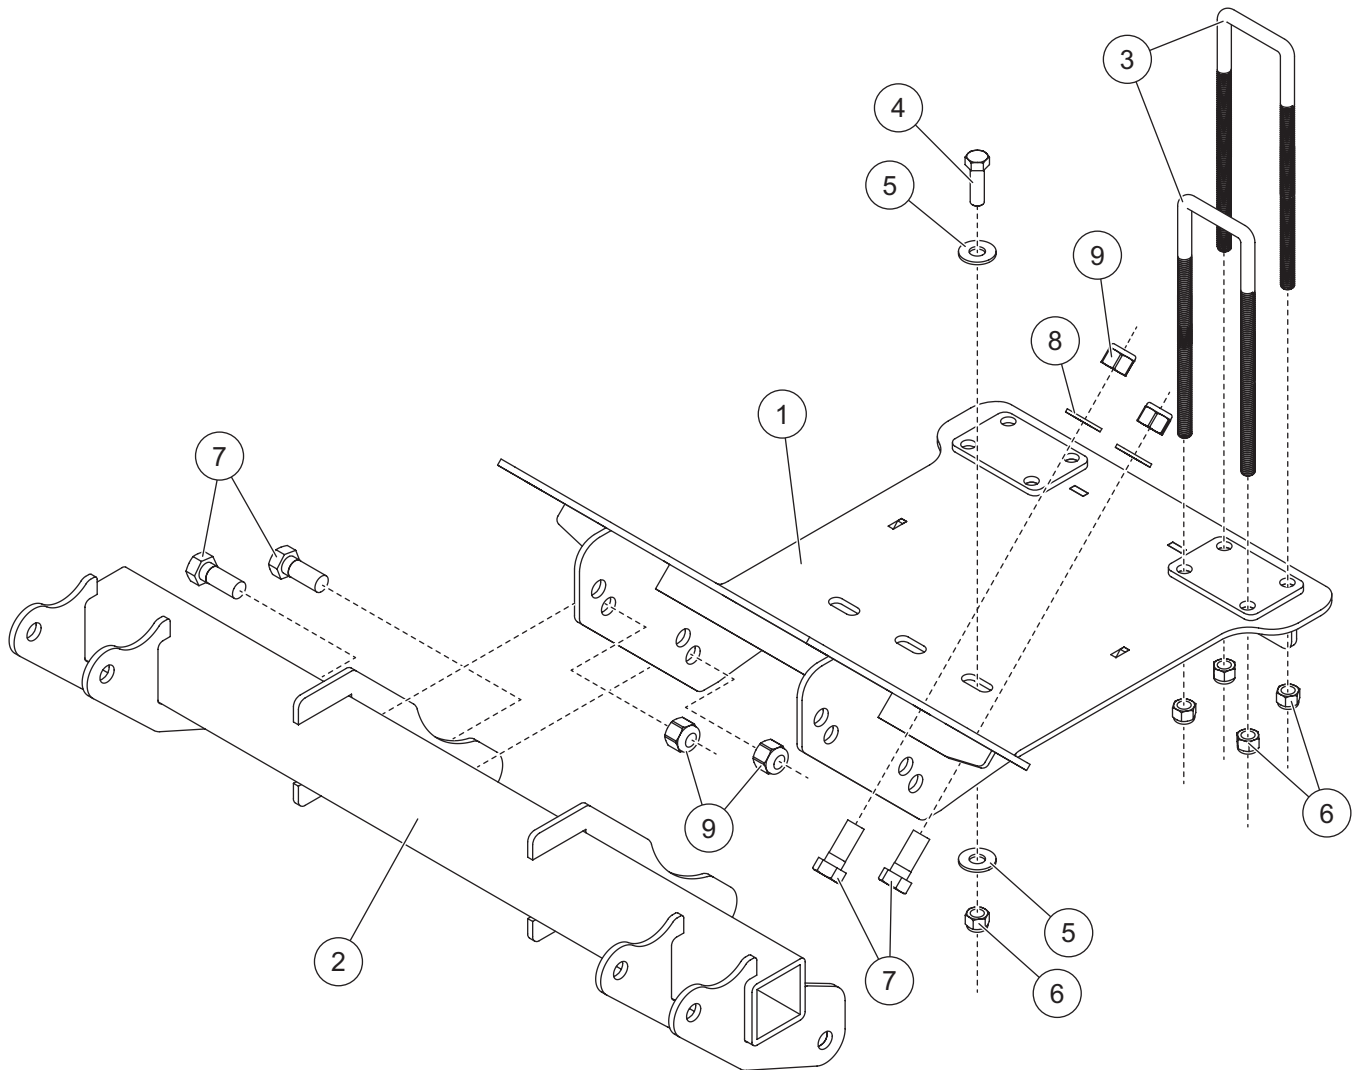

**PARTS LIST**

35150 Mount Kit							
Item	Part	Qty	Description	Item	Part	Qty	Description
1	78730	1	Skid Plate Assembly	ns	52565	1	Vehicle Cable Assembly, Long
2	78731	1	Mount Beam	ns	52596	1	Vehicle Control Harness, UTV
ns	78733	1	Bolt Bag	ns	61548K	1	Plug Cover Kit
ns		12	Cable Tie	ns	90730	1	Fuse Kit, 200A
78733 Bolt Bag							
3		4	3/8-16 x 2 x 5 Square U-Bolt G2	7		8	1/2-13 x 1-1/4 Hex Cap Screw G5
4		3	3/8-16 x 1-1/4 Hex Cap Screw G5	8		4	1/2 Hardened Flat Washer Type 1
5		6	3/8 Flat Washer Type A Wide	9		8	1/2-13 Hex Locknut GB
6		11	3/8-16 Hex Locknut GB				
ns = not shown				G = Grade			