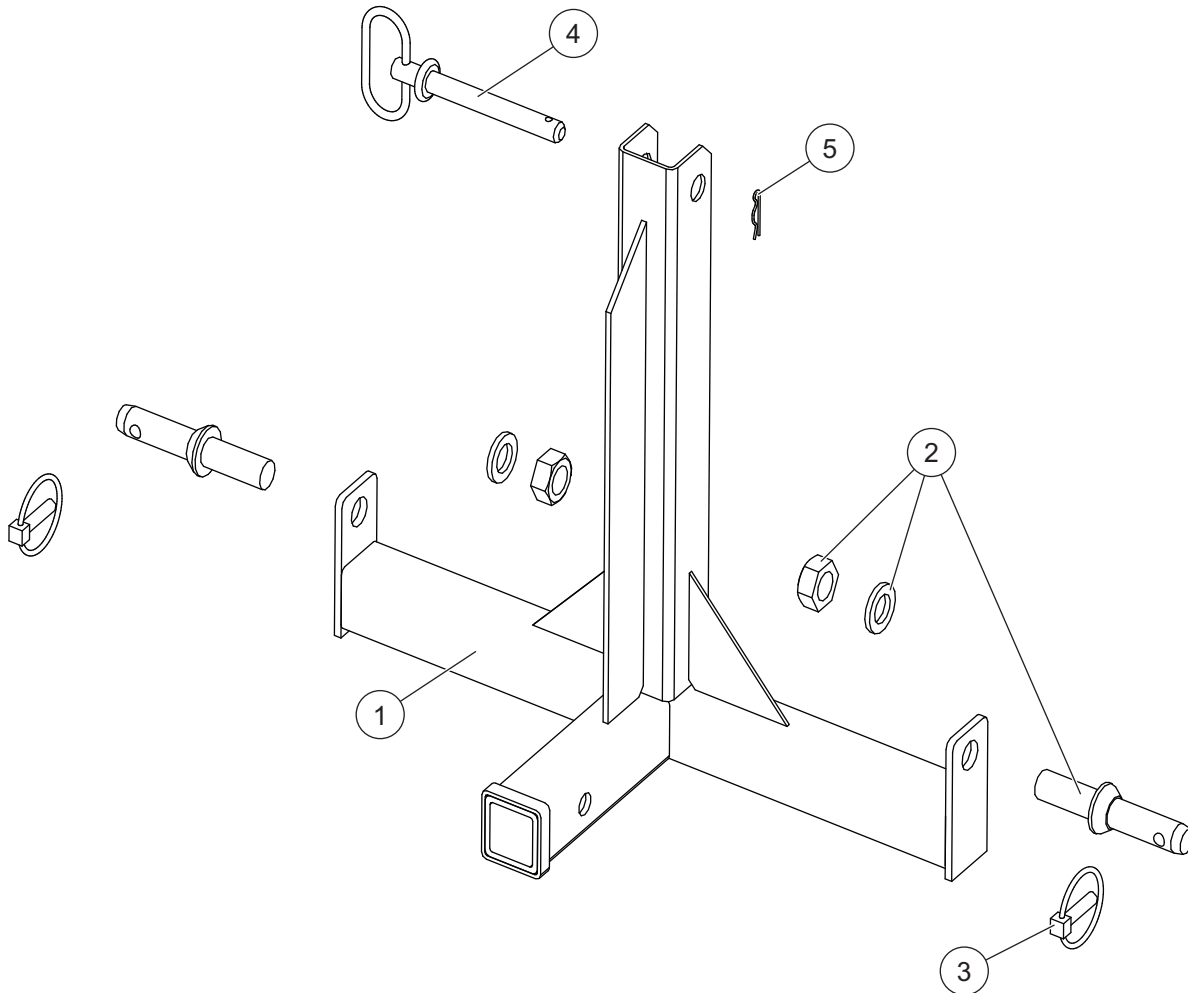

PARTS LIST

75923 3-Point Mount Kit						
Item	Part	Qty	Description	Item	Part	Qty Description
1	75942	1	3-Point Mount Frame	ns	75941	1 Bolt Bag
75941 Bolt Bag – 75923						
2		2	7/8 x 5-1/2 Lift Arm Pin w/Washer and Locknut	4		1 5/8 x 5-1/2 Hitch Pin
3		2	5/16 x 1-9/16 Linch Pin	5		1 .093 x 2-3/8 Hairpin Cotter
ns = not shown						