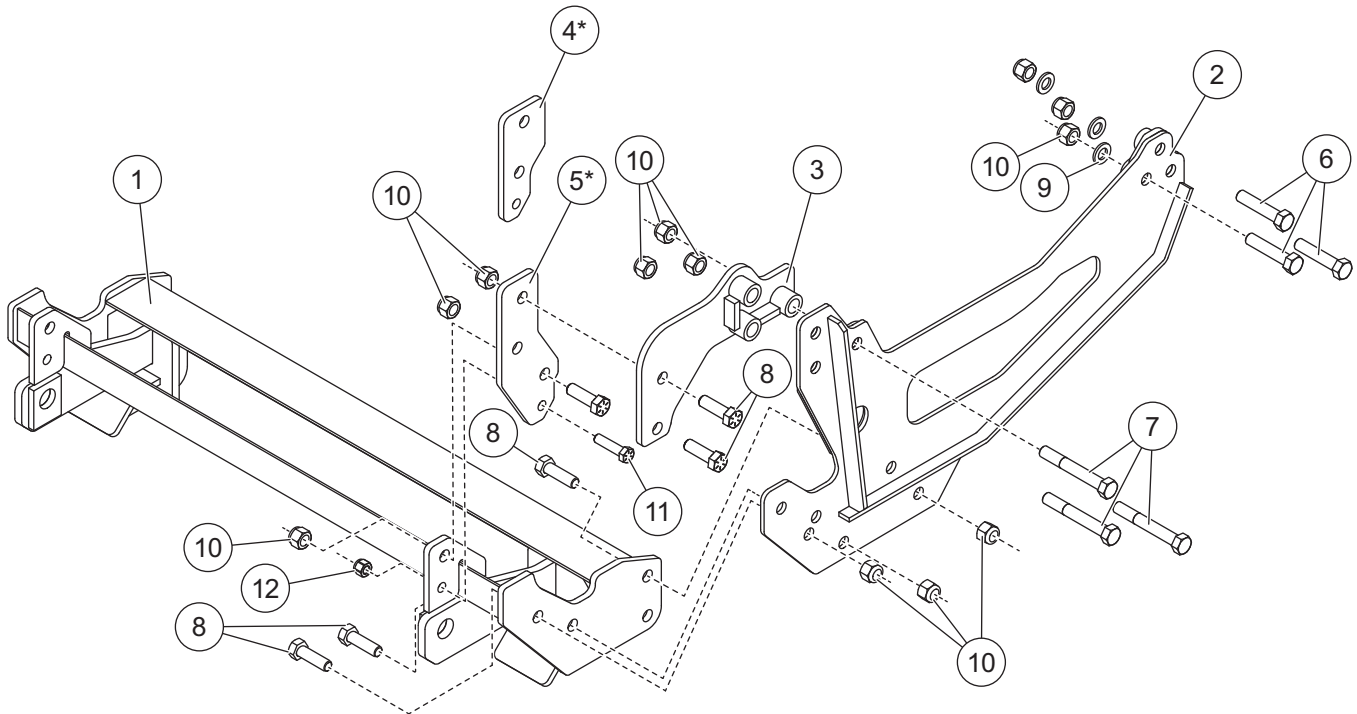

PARTS LIST

*** Not used in all applications.
 See Installation Instructions.**

77104 Mount Kit							
Item	Part	Qty	Description	Item	Part	Qty	Description
1	70584	1	Mount	ns	70607	1	Bracket Assembly, PS
2	70604	1	Thrust Arm, DS	4*	70608	2	Bracket Short (4X2)
ns	70605	1	Thrust Arm, PS	5*	70609	2	Bracket Long (4X4)
3	70606	1	Bracket Assembly, DS	ns	76499	1	Bolt Bag
76499 Bolt Bag							
6		6	5/8-11 x 3 Hex Cap Screw G5	10		26	5/8-11 Hex Locknut GB
7		6	5/8-11 x 4-1/2 Hex Cap Screw G8	11		2	1/2-13 x 2 Hex Cap Screw G8
8		12	5/8-11 x 2 Hex Cap Screw G8	12		2	1/2-13 Hex Locknut GB
9		6	5/8 Hardened Flat Washer Type 1				
ns = not shown				G = Grade			