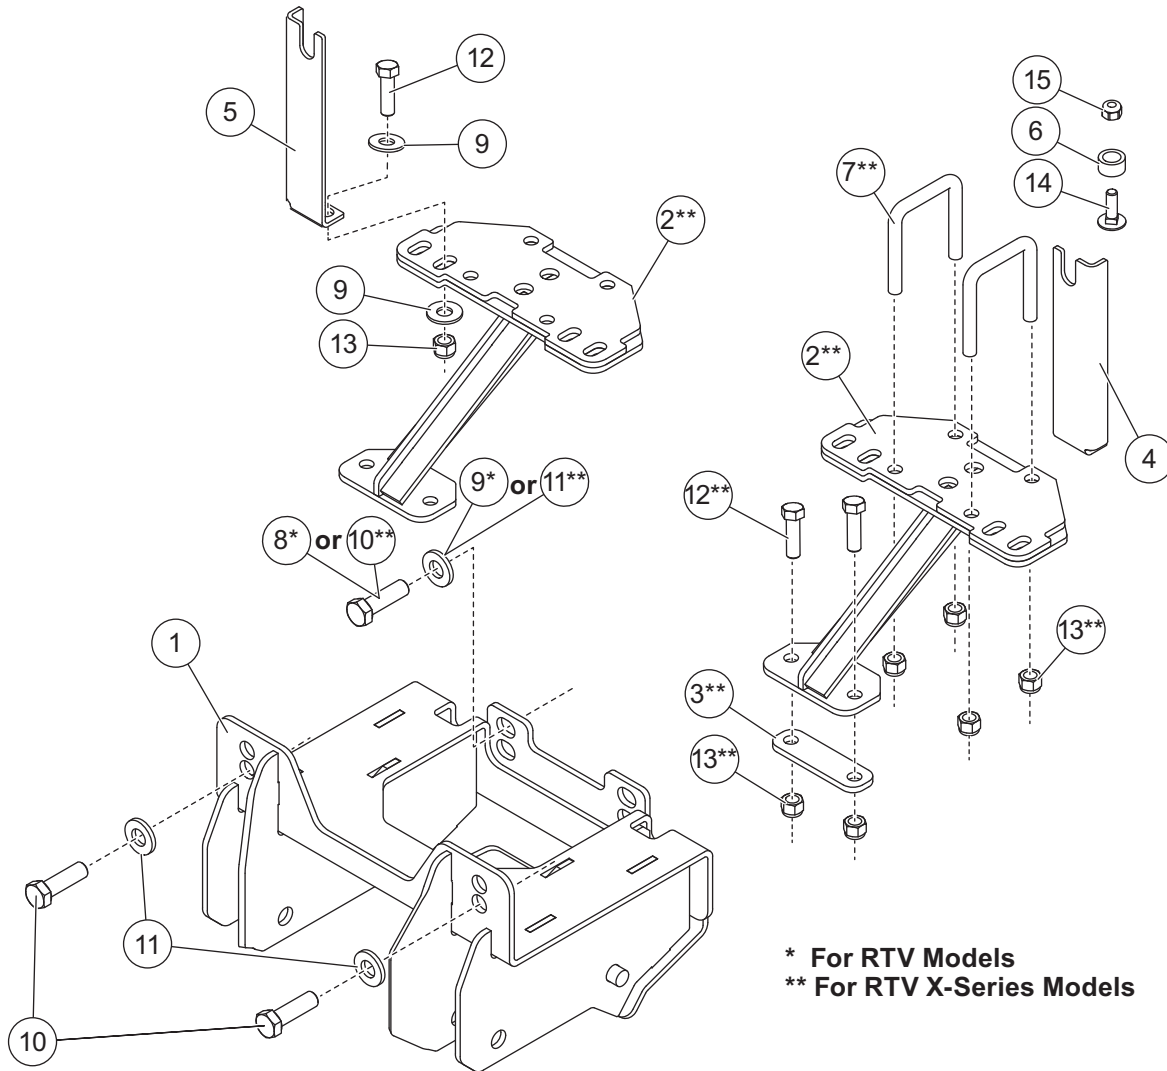

# Mount Kit

Kubota RTV 900/11XX 2009-\_\_ / Kubota RTV X-Series 2014-\_\_

35204

January 15, 2021  
Lit. No. 74349, Rev. 01

## PARTS LIST

\* For RTV Models  
\*\* For RTV X-Series Models

35204 Mount Kit							
Item	Part	Qty	Description	Item	Part	Qty	Description
1	74344	1	Mount	5	76879	1	Radiator Bracket – PS
2	76880	2	Bracket	6	76877	2	Spacer
3	76881	2	Bolt Bar	ns	74346	1	Bolt Bag
4	76878	1	Radiator Bracket – DS				
74346 Bolt Bag							
7		4	U-Bolt	12		6	3/8-16 x 1-1/4 Hex Cap Screw G5
8		2	M10-1.25 x 45 Hex Cap Screw G8.8	13		14	3/8-16 Hex Locknut GB
9		6	3/8 Flat Washer, Type A Wide	14		2	5/16-18 x 1 Carriage Bolt
10		4	M12-1.25 x 40 Hex Cap Screw G8.8	15		2	5/16-18 Hex Locknut GB
11		4	1/2 Hardened Flat Washer				
ns = not shown			M = Metric	G = Grade			